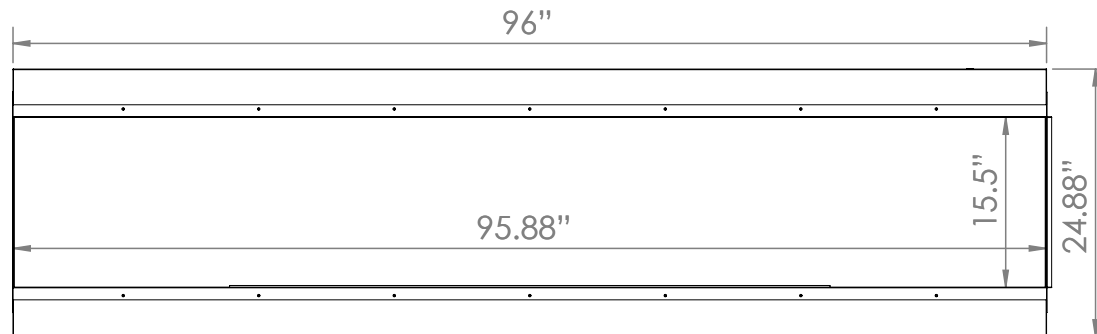

Part Number	LPM-9616
Series	Landscape Pro Multi