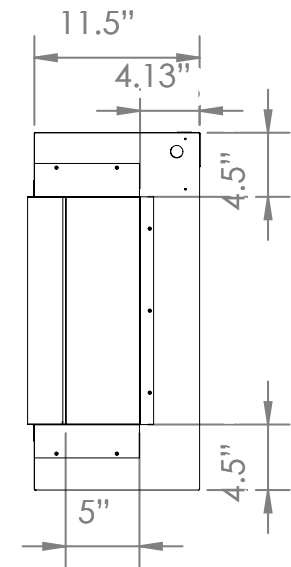

Part Number	LPM-9616
Series	Landscape Pro Multi