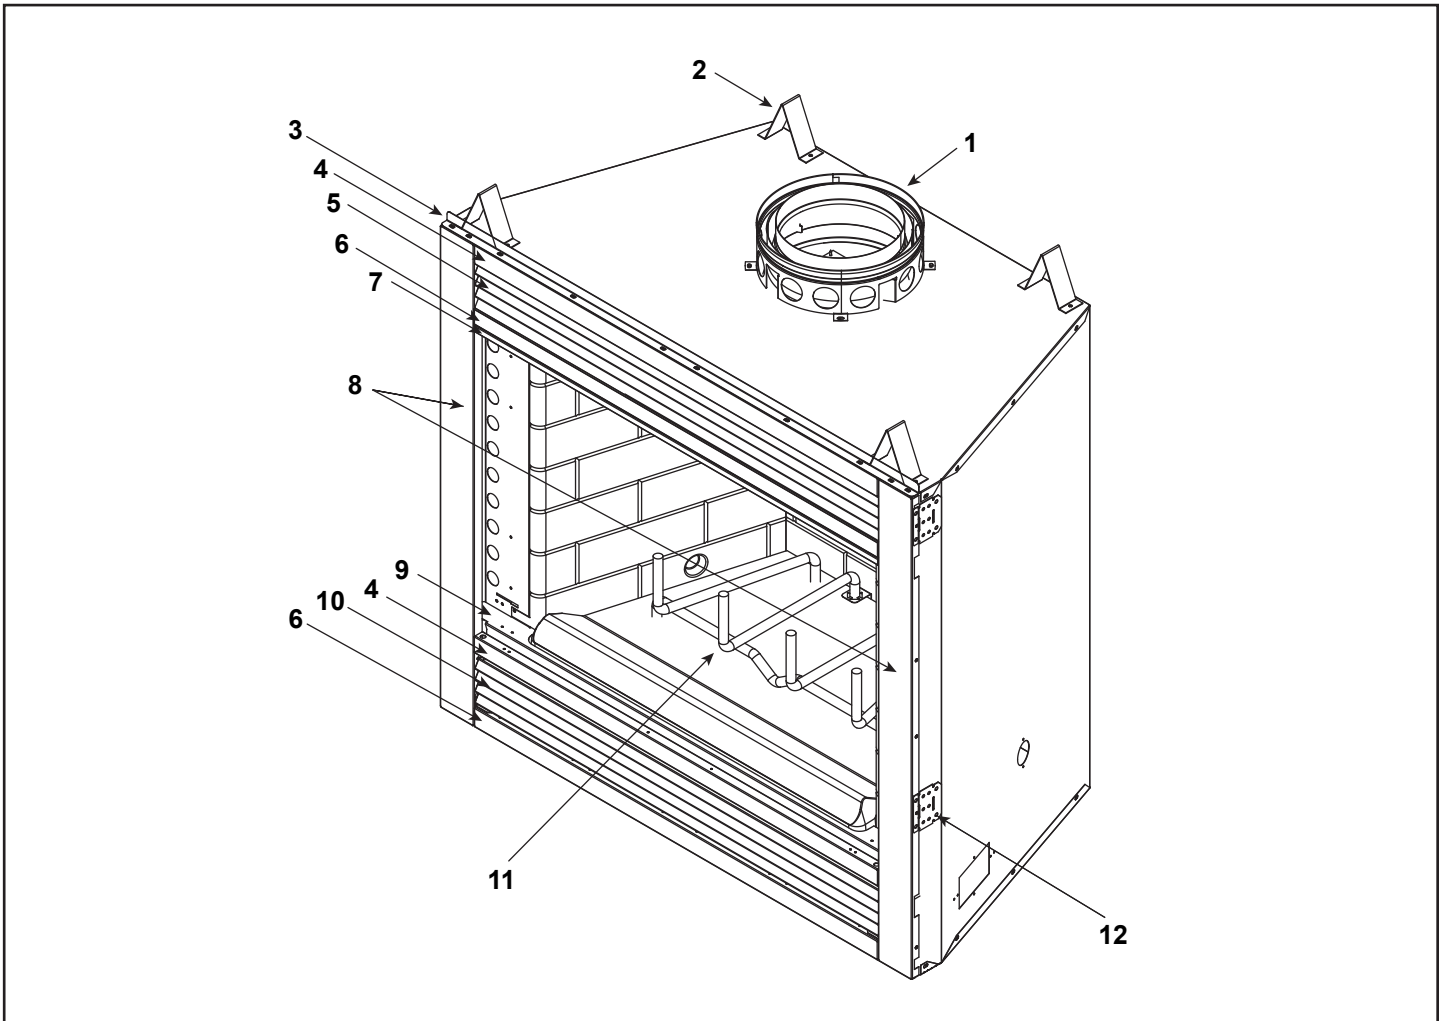

Service Parts

SA42C

Sovereign
42" Woodburning Fireplaces

Beginning Manufacturing Date: N/A
Ending Manufacturing Date: Active

IMPORTANT: THIS IS DATED INFORMATION. Parts must be ordered from a dealer or distributor. **Hearth and Home Technologies does not sell directly to consumers.** Provide model number and serial number when requesting service parts from your dealer or distributor.

ITEM	DESCRIPTION	COMMENTS	PART NUMBER
1	Starter Section		SRV22069
2	Top Standoff	Qty 4 req	SRV4044-111
3	Drywall Flange		28388
4	Front Face (Top or Bottom)	Overlay	SRV30569BK
5	Upper Grille Assembly		SRV4010-082BK
6	Glass Support (Top or Bottom)	Overlay	SRV29902BK
7	Smoke Shield		SRV35221BK
8	Column (Right or Left)	Overlay	SRV29899BK
9	Hearth Filler		SRV30332BK
10	Lower Grille Assembly		SRV4010-083BK
11	Grate		GR19
	Grate Clip	Qty 2 req.	SRV28062

Additional service parts on following page.