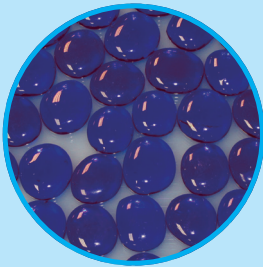

DECORATIVE MEDIA

{ CRUSHED GLASS | GLASS DROPLETS | GLASS DROPS | FIBER ROCKS }

Empire now offers most decorative media in packages to cover one square foot.

This new packaging allows you greater flexibility to create the look that's right for your décor. This also allows you to mix colors, add accent colors, and even create patterns.

01.

02.

03.

{ 1-inch
Drops }

04.

05.

06.

{ 1/2-inch
Droplets }

07.

08.

09.

{ Crushed
Glass }

01. TOPAZ CLEAR DROPS
One-inch, translucent blue glass.

02. RUBY CLEAR DROPS
One-inch, translucent deep red glass.

03. ONYX SOLID DROPS
One-inch, rich black reflective glass.

{ 1-inch Drops }

DECORATIVE MEDIA

Part No	Description	Approximate Wt. [lb.]	Approximate Coverage
DG1AB	Decorative Glass Droplets, 1/2-in – Aqua Blue	2.5 lb.	1 Sq Ft
DG1GC	Decorative Glass Droplets, 1/2-in – Glacier Ice	2.5 lb.	1 Sq Ft
DG1SL	Decorative Glass Droplets, 1/2-in – Sangria Luster	2.5 lb.	1 Sq Ft
DG1NXS	Decorative Glass Drops, 1-in – Onyx Solid	3.75 lb.	1 Sq Ft
DG1RYC	Decorative Glass Drops, 1-in – Ruby Clear	3.75 lb.	1 Sq Ft
DG1TZC	Decorative Glass Drops, 1-in – Topaz Clear	3.75 lb.	1 Sq Ft
DG1BKP	Decorative Glass, Crushed, Black Polished	2.5 lb.	1 Sq Ft
DG1BUC	Decorative Glass, Crushed, Blue Clear	2.5 lb.	1 Sq Ft
DG1CLF	Decorative Glass, Crushed, Clear Frost	2.5 lb.	1 Sq Ft
DR1FMA	Decorative Rocks, Ceramic Fiber, Medium Assortment	2 lb.	1 Sq Ft
DRFPA	Decorative Rocks, Ceramic Fiber, Pebble Assortment	1 lb.	½ Sq Ft