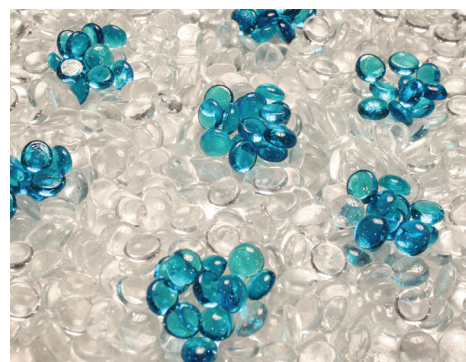

DECORATIVE MEDIA

{ CRUSHED GLASS | GLASS DROPLETS | GLASS DROPS | FIBER ROCKS }

Empire now offers most decorative media in packages to cover one square foot.

This new packaging allows you greater flexibility to create the look that's right for your décor. This also allows you to mix colors, add accent colors, and even create patterns.

01.

02.

03.

{ 1-inch
Drops }

04.

05.

06.

{ 1/2-inch
Droplets }

07.

08.

09.

{ Crushed
Glass }

01. TOPAZ CLEAR DROPS
One-inch, translucent blue glass.

02. RUBY CLEAR DROPS
One-inch, translucent deep red glass.

03. ONYX SOLID DROPS
One-inch, rich black reflective glass.

{ 1-inch Drops }

DECORATIVE MEDIA

Part No	Description	Approximate Wt. [lb.]	Approximate Coverage
DG1AB	Decorative Glass Droplets, 1/2-in – Aqua Blue	2.5 lb.	1 Sq Ft
DG1GC	Decorative Glass Droplets, 1/2-in – Glacier Ice	2.5 lb.	1 Sq Ft
DG1SL	Decorative Glass Droplets, 1/2-in – Sangria Luster	2.5 lb.	1 Sq Ft
DG1NXS	Decorative Glass Drops, 1-in – Onyx Solid	3.75 lb.	1 Sq Ft
DG1RYC	Decorative Glass Drops, 1-in – Ruby Clear	3.75 lb.	1 Sq Ft
DG1TZC	Decorative Glass Drops, 1-in – Topaz Clear	3.75 lb.	1 Sq Ft
DG1BKP	Decorative Glass, Crushed, Black Polished	2.5 lb.	1 Sq Ft
DG1BUC	Decorative Glass, Crushed, Blue Clear	2.5 lb.	1 Sq Ft
DG1CLF	Decorative Glass, Crushed, Clear Frost	2.5 lb.	1 Sq Ft
DR1FMA	Decorative Rocks, Ceramic Fiber, Medium Assortment	2 lb.	1 Sq Ft
DRFPA	Decorative Rocks, Ceramic Fiber, Pebble Assortment	1 lb.	½ Sq Ft