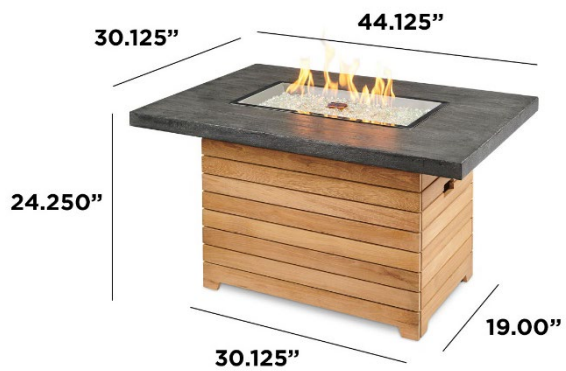

DAR-1224-EBG-K
95 LBS