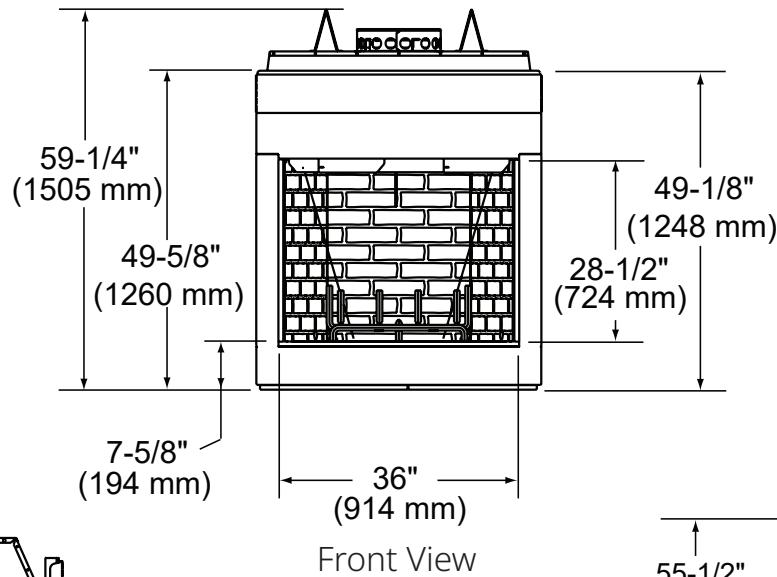

Please consult the manufacturer's installation manual for all details and requirements before making a final design layout decision.

Cottagewood

36" Outdoor Wood Fireplace

MODEL	FRONT WIDTH		BACK WIDTH		HEIGHT		DEPTH		FIREBOX OPENING
	Actual	Framing	Actual	Framing	Actual	Framing	Actual	Framing	
ODCTGWD-36 ODCTGWD-36H	44-1/2"	45-1/2"	28-5/8"	45-1/2"	59-1/4"	59-3/4"	27-1/2"	28"	36" x 28-1/2"

APPLIANCE LOCATION

HEARTH EXTENSION

SIDEWALLS/SURROUNDS

MANTEL AND WALL PROJECTIONS

FRAMING DIMENSIONS

PRODUCT LISTING CODES	
US	UL127
CAN	ULC-S610-M87

Product information provided is not complete and is subject to change without notice. Product installation must adhere strictly to instructions accompanying product to avoid risk of fire and potential injury.