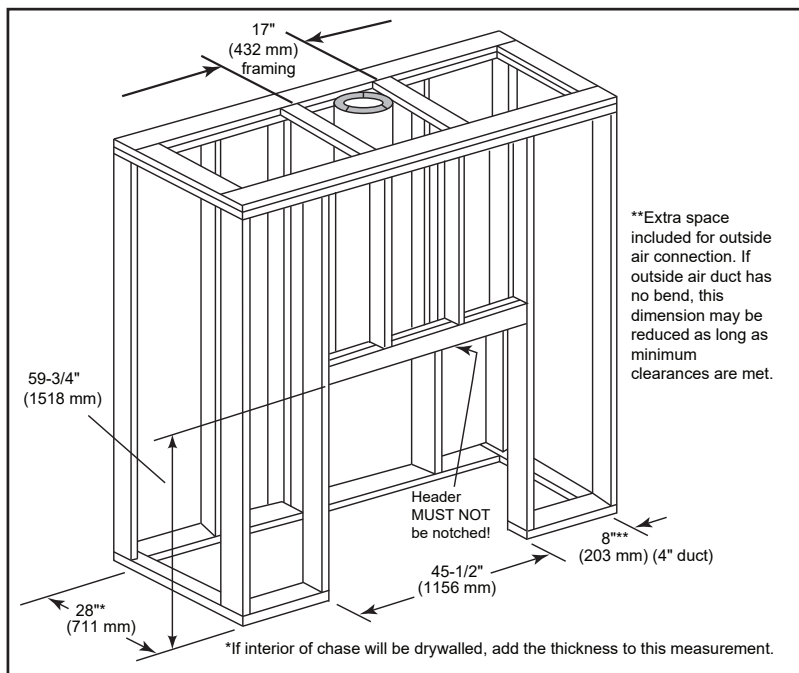

Please consult the manufacturer's installation manual for all details and requirements before making a final design layout decision.

Cottagewood

36" Outdoor Wood Fireplace

MODEL	FRONT WIDTH		BACK WIDTH		HEIGHT		DEPTH		FIREBOX OPENING
	Actual	Framing	Actual	Framing	Actual	Framing	Actual	Framing	
ODCTGWD-36 ODCTGWD-36H	44-1/2"	45-1/2"	28-5/8"	45-1/2"	59-1/4"	59-3/4"	27-1/2"	28"	36" x 28-1/2"

APPLIANCE LOCATION

HEARTH EXTENSION

SIDEWALLS/SURROUNDS

MANTEL AND WALL PROJECTIONS

FRAMING DIMENSIONS

PRODUCT LISTING CODES	
US	UL127
CAN	ULC-S610-M87

Product information provided is not complete and is subject to change without notice. Product installation must adhere strictly to instructions accompanying product to avoid risk of fire and potential injury.