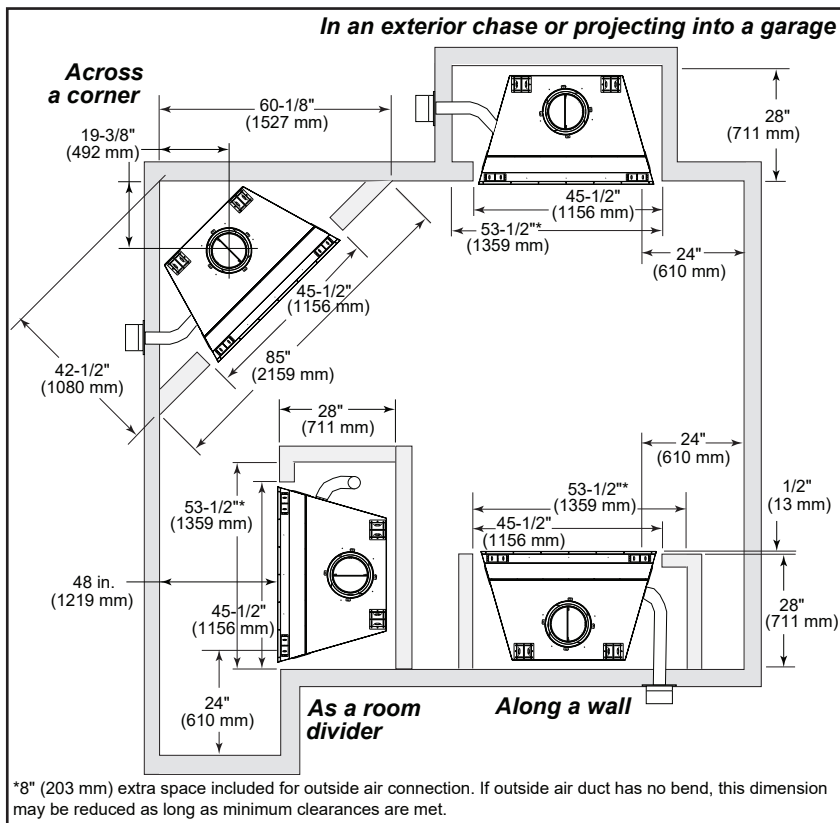

Please consult the manufacturer's installation manual for all details and requirements before making a final design layout decision.

Cottagewood

36" Outdoor Wood Fireplace

MODEL	FRONT WIDTH		BACK WIDTH		HEIGHT		DEPTH		FIREBOX OPENING
	Actual	Framing	Actual	Framing	Actual	Framing	Actual	Framing	
ODCTGWD-36 ODCTGWD-36H	44-1/2"	45-1/2"	28-5/8"	45-1/2"	59-1/4"	59-3/4"	27-1/2"	28"	36" x 28-1/2"

APPLIANCE LOCATION

HEARTH EXTENSION

SIDEWALLS/SURROUNDS

MANTEL AND WALL PROJECTIONS

FRAMING DIMENSIONS

PRODUCT LISTING CODES	
US	UL127
CAN	ULC-S610-M87

Product information provided is not complete and is subject to change without notice. Product installation must adhere strictly to instructions accompanying product to avoid risk of fire and potential injury.