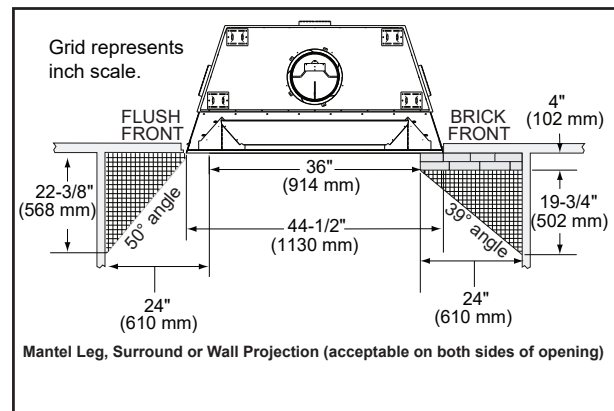

Please consult the manufacturer's installation manual for all details and requirements before making a final design layout decision.

Cottagewood

36" Outdoor Wood Fireplace

MODEL	FRONT WIDTH		BACK WIDTH		HEIGHT		DEPTH		FIREBOX OPENING
	Actual	Framing	Actual	Framing	Actual	Framing	Actual	Framing	
ODCTGWD-36 ODCTGWD-36H	44-1/2"	45-1/2"	28-5/8"	45-1/2"	59-1/4"	59-3/4"	27-1/2"	28"	36" x 28-1/2"

APPLIANCE LOCATION

HEARTH EXTENSION

SIDEWALLS/SURROUNDS

MANTEL AND WALL PROJECTIONS

FRAMING DIMENSIONS

PRODUCT LISTING CODES	
US	UL127
CAN	ULC-S610-M87

Product information provided is not complete and is subject to change without notice. Product installation must adhere strictly to instructions accompanying product to avoid risk of fire and potential injury.