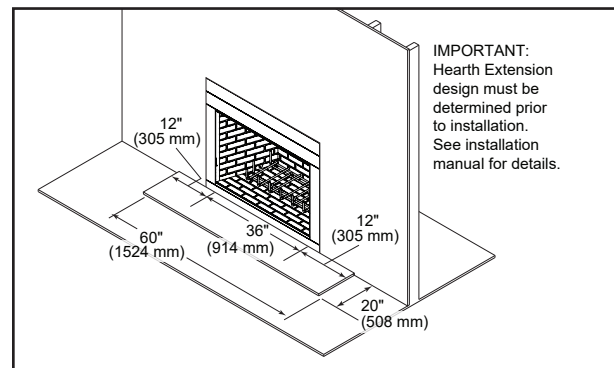

Please consult the manufacturer's installation manual for all details and requirements before making a final design layout decision.

Cottagewood

36" Outdoor Wood Fireplace

MODEL	FRONT WIDTH		BACK WIDTH		HEIGHT		DEPTH		FIREBOX OPENING
	Actual	Framing	Actual	Framing	Actual	Framing	Actual	Framing	
ODCTGWD-36 ODCTGWD-36H	44-1/2"	45-1/2"	28-5/8"	45-1/2"	59-1/4"	59-3/4"	27-1/2"	28"	36" x 28-1/2"

APPLIANCE LOCATION

HEARTH EXTENSION

SIDEWALLS/SURROUNDS

MANTEL AND WALL PROJECTIONS

FRAMING DIMENSIONS

PRODUCT LISTING CODES	
US	UL127
CAN	ULC-S610-M87

Product information provided is not complete and is subject to change without notice. Product installation must adhere strictly to instructions accompanying product to avoid risk of fire and potential injury.