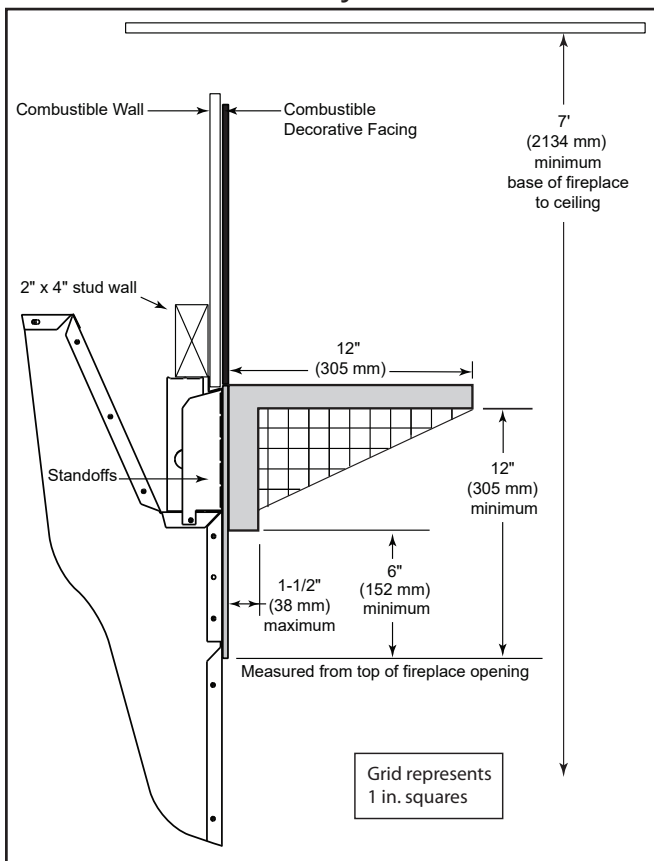

Please consult the manufacturer's installation manual for all details and requirements before making a final design layout decision.

Cottagewood

36" Outdoor Wood Fireplace

MODEL	FRONT WIDTH		BACK WIDTH		HEIGHT		DEPTH		FIREBOX OPENING
	Actual	Framing	Actual	Framing	Actual	Framing	Actual	Framing	
ODCTGWD-36 ODCTGWD-36H	44-1/2"	45-1/2"	28-5/8"	45-1/2"	59-1/4"	59-3/4"	27-1/2"	28"	36" x 28-1/2"

APPLIANCE LOCATION

HEARTH EXTENSION

SIDEWALLS/SURROUNDS

MANTEL AND WALL PROJECTIONS

FRAMING DIMENSIONS

PRODUCT LISTING CODES	
US	UL127
CAN	ULC-S610-M87

Product information provided is not complete and is subject to change without notice. Product installation must adhere strictly to instructions accompanying product to avoid risk of fire and potential injury.