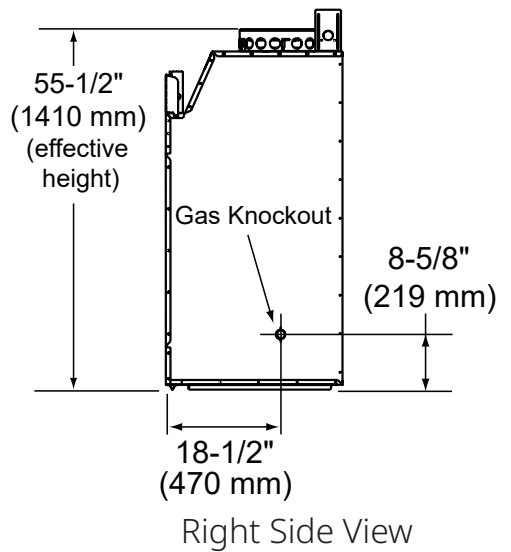

Please consult the manufacturer's installation manual for all details and requirements before making a final design layout decision.

Cottagewood

36" Outdoor Wood Fireplace

MODEL	FRONT WIDTH		BACK WIDTH		HEIGHT		DEPTH		FIREBOX OPENING
	Actual	Framing	Actual	Framing	Actual	Framing	Actual	Framing	
ODCTGWD-36 ODCTGWD-36H	44-1/2"	45-1/2"	28-5/8"	45-1/2"	59-1/4"	59-3/4"	27-1/2"	28"	36" x 28-1/2"

APPLIANCE LOCATION

HEARTH EXTENSION

SIDEWALLS/SURROUNDS

MANTEL AND WALL PROJECTIONS

FRAMING DIMENSIONS

PRODUCT LISTING CODES	
US	UL127
CAN	ULC-S610-M87

Product information provided is not complete and is subject to change without notice. Product installation must adhere strictly to instructions accompanying product to avoid risk of fire and potential injury.