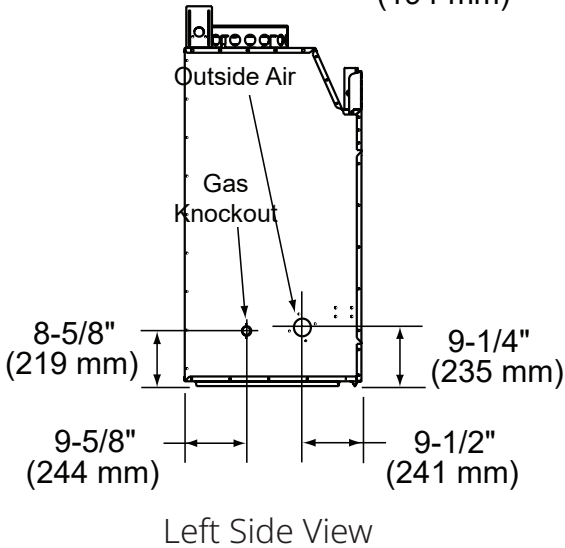

Please consult the manufacturer's installation manual for all details and requirements before making a final design layout decision.

Cottagewood

36" Outdoor Wood Fireplace

MODEL	FRONT WIDTH		BACK WIDTH		HEIGHT		DEPTH		FIREBOX OPENING
	Actual	Framing	Actual	Framing	Actual	Framing	Actual	Framing	
ODCTGWD-36 ODCTGWD-36H	44-1/2"	45-1/2"	28-5/8"	45-1/2"	59-1/4"	59-3/4"	27-1/2"	28"	36" x 28-1/2"

APPLIANCE LOCATION

HEARTH EXTENSION

SIDEWALLS/SURROUNDS

MANTEL AND WALL PROJECTIONS

FRAMING DIMENSIONS

PRODUCT LISTING CODES	
US	UL127
CAN	ULC-S610-M87

Product information provided is not complete and is subject to change without notice. Product installation must adhere strictly to instructions accompanying product to avoid risk of fire and potential injury.