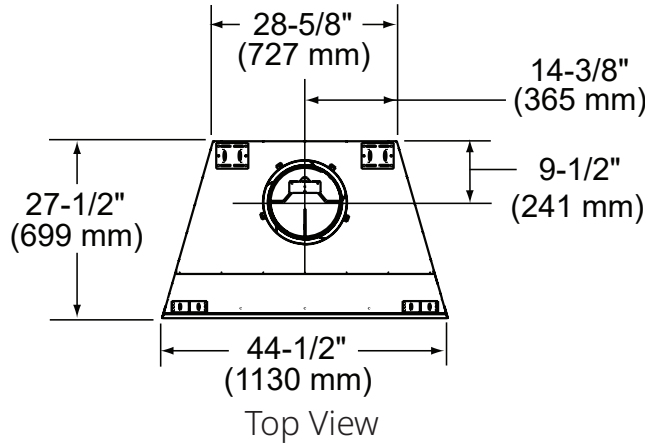

Please consult the manufacturer's installation manual for all details and requirements before making a final design layout decision.

Cottagewood

36" Outdoor Wood Fireplace

MODEL	FRONT WIDTH		BACK WIDTH		HEIGHT		DEPTH		FIREBOX OPENING
	Actual	Framing	Actual	Framing	Actual	Framing	Actual	Framing	
ODCTGWD-36 ODCTGWD-36H	44-1/2"	45-1/2"	28-5/8"	45-1/2"	59-1/4"	59-3/4"	27-1/2"	28"	36" x 28-1/2"

APPLIANCE LOCATION

HEARTH EXTENSION

SIDEWALLS/SURROUNDS

MANTEL AND WALL PROJECTIONS

FRAMING DIMENSIONS

PRODUCT LISTING CODES	
US	UL127
CAN	ULC-S610-M87

Product information provided is not complete and is subject to change without notice. Product installation must adhere strictly to instructions accompanying product to avoid risk of fire and potential injury.