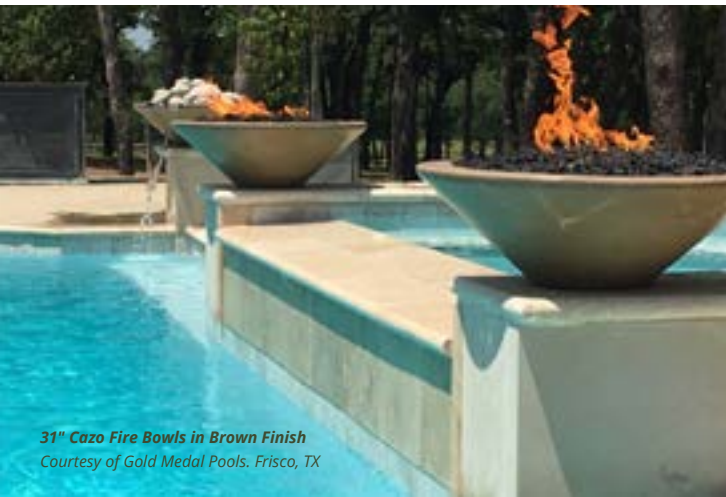

31" Cazo Fire Bowls in Brown Finish
Courtesy of Gold Medal Pools. Frisco, TX