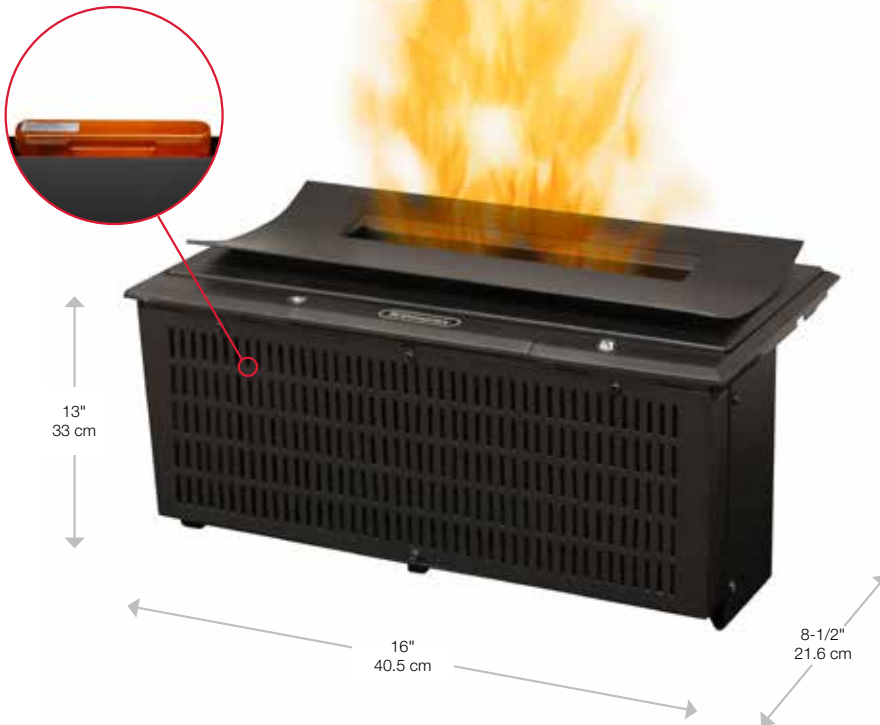

It's not gas.
It's better.

Opti-myst® Cassette

DFI400CH

Features

-  **Flame**
Revolutionary ultrasonic technology produces a fine mist to create the illusion of flames and smoke.
-  **Curved Plate**
Flames rise from the center of a polished curved plate, creating a stylish and contemporary look.
-  **Easy Fill Water Reservoir**
Offers 12-14 hours of continuous operation before refilling.
-  **Safe**
Completely safe, with no flame heat or emissions.
-  **Economical**
Economical to operate. Costing only pennies per hour.*
-  **Green**
The green alternative. No harmful particulates or emissions and 100% efficient.
-  **Instant Ambiance**
Plugs into any standard household outlet.
-  **Quick Assembly**
Sets up in minutes with step-by-step assembly instructions allowing you more time to enjoy your fireplace.
-  **Remote**
Includes a convenient remote control for ease of use at your fingertips.

* Based on national average residential electricity rate. Rates vary.

Water reservoir

Revolutionary ultrasonic technology is used to create the flame and smoke effect of the Dimplex Opti-myst®. As the mist rises up through the curved plate, the light reflects against the water molecules creating a convincing illusion of flames and smoke. The result is an appearance so authentic it will be mistaken for a true wood-burning fire.

120 Volt / 200 Watt

Model #	Description	Lbs / Kg	UPC	Wty. [†]	Carton Dimensions (WxHxD)		Cube	
					Inches	cm	ft ³	m ³
DFI400CH	Opti-myst® Cassette	27 / 12.3	781052 096516	1 yr.	20-1/5 x 23-1/4 x 13-3/8	51.3 x 59.1 x 34	3.68	0.10