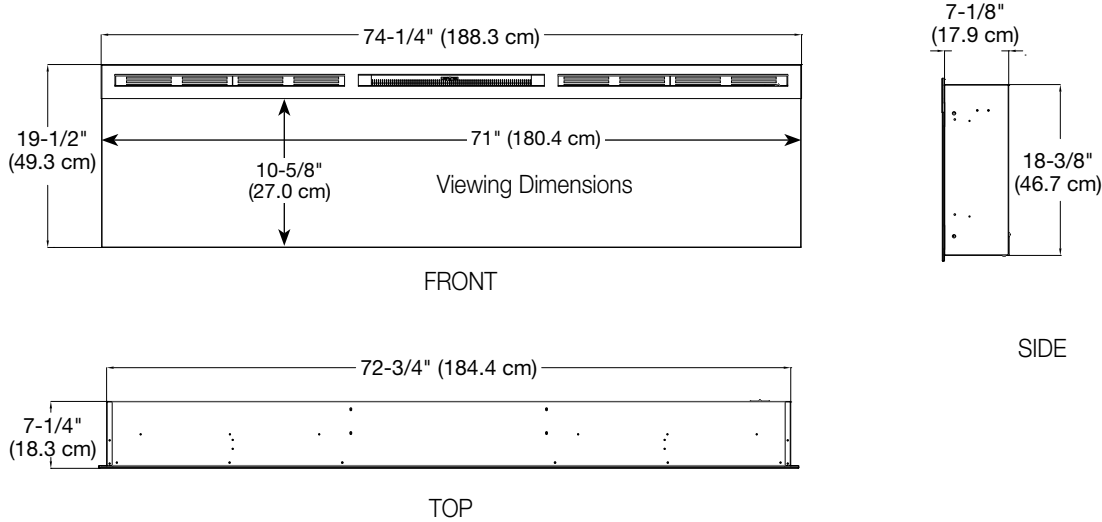

Color Themes

Accessories

Driftwood and River Rock Accessory Package
- 74" LF74DWS-KIT

Plug Kit
- BLF7451-PLUG-KIT

120 Volts | 1,230 Watts | 4,197 BTU
240 Volts | 2,430 Watts | 8,291 BTU

Model #	Description	Lbs / Kg	UPC	Wty. [†]	Carton Dimensions (WxHxD)		Cube	
					Inches	cm	ft ³	m ³
BLF7451	Wall-mount fireplace	136 / 61.7	781052 098794	2 yr.	77-1/2 x 22-1/2 x 14-7/8	196.9 x 57.2 x 37.5	14.9	0.4
LF74DWS-KIT	74" Driftwood and River Rock Accessory Kit	9.8 / 4.44	781052 102859		34-1/4 x 7-1/8 x 8-1/8	87.2 x 18.03 x 20.6		
BLF7451-PLUG-KIT	Plug Kit	1.2 / .54	781052 112469		5.9 x 3 x 11.1	17.8 x 7.6 x 10.2		

Specifications, finishes and dimensions are subject to change. [†]Limited warranty. ©2017 Dimplex North America Limited.

SE-022-R02-111517

Prism Series

74" Linear Electric Fireplace

BLF7451

Product Dimensions:

Framing Dimensions

2 Mounting Options