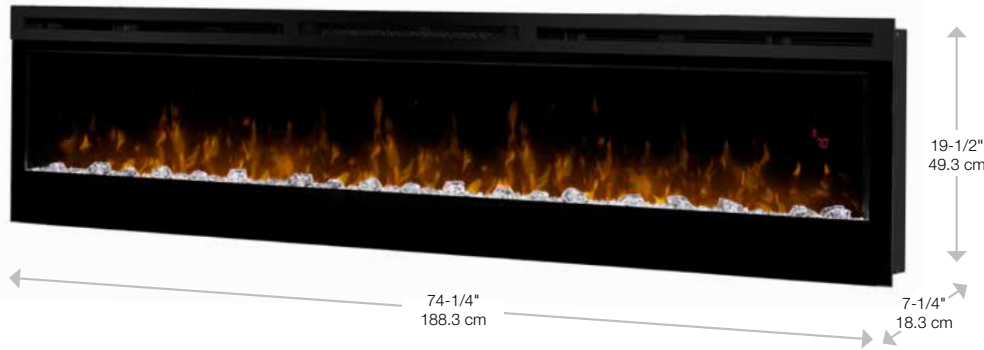

Prism Series 74" Linear Electric Fireplace

BLF7451

Features

- **The Original Dimplex Flame Effect™**
  A blend of technology, artistry and craftsmanship that sets the standard for realism.
- **Acrylic Ice Media Bed**
  Light plays through different size pieces and sparkle in a spectrum of colors.
- **Media Accent Colors**
  Choose from a variety of brilliant color themes or cycle through a range of colors using the custom mode, freezing on the hue of your choice.
- **Wired, Seamless Design**
  Designed for built-in installations wired directly to a dedicated circuit for a clean, custom appearance.
- **Hanging Glass Design**
  Detachable glass trim easily finishes rough openings and provides access to media.
- **Flexible Installation**
  Choose fully-recessed or surface mounted (plug-in) installation.
- **Remote Thermostat Control**
  Temperature control at your fingertips for convenient comfort.
- **Multi-function Remote**
  Control the flame, heat and thermostat from the comfort of your chair.
- **LED Lighting**
  Flame and lights use brilliant, low-energy LED's that require zero maintenance.
- **All-season Flames**
  Enjoy the unique charm of a fireplace 365 days a year using the flames without the heat.
- **Cool-touch Glass**
  Glass remains cool making it safe for any location and any user.
- **Low Carbon Footprint**
  The most sustainable fireplace option; no emissions and 100% efficient.
- **Just plug It In**
  Simply plug into any standard household outlet for instant ambiance.