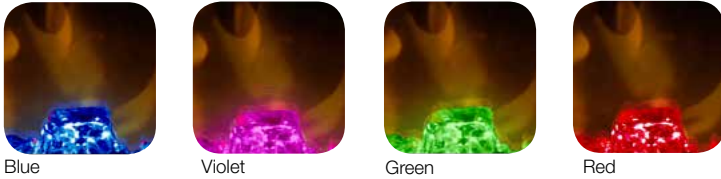

Color Themes