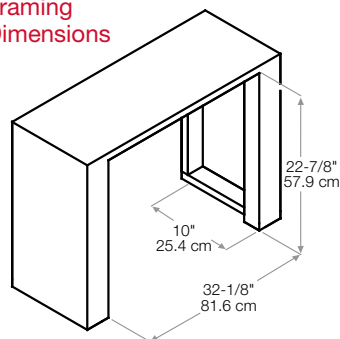

Also available with Acrylic Ice: PF3033HG

Color Themes

Blue

Green

Purple

Red

Framing Dimensions

Note: The fireplace needs to be installed to ensure 35 in² (226 cm²) of intake air, into the back of the unit, on a continuous basis.

* Based on national average residential electricity rate. Rates vary.

Model #	Description	Lbs / Kg	UPC	Wty. [†]	Carton Dimensions (WxHxD)		Cube	
					Inches	cm	ft ³	m ³
PF3033HG	33" Multi-Fire XD Electric Firebox - Acrylic Ice	60 / 27.2	781052 095038	1 yr.	38-1/4 x 17 x 29-1/8	97.0 x 43.2 x 74.0	10.9	0.3
PF3033HL	33" Multi-Fire XD Electric Firebox - Realogs	60 / 27.2	781052 094857	1 yr.	38-1/4 x 17 x 29-1/8	97.0 x 43.2 x 74.0	10.9	0.3