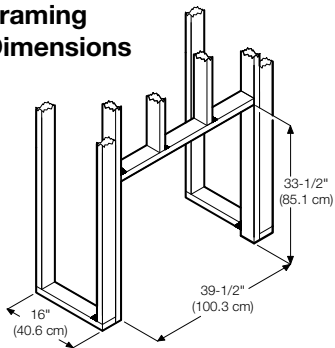

### Framing Dimensions

120 V | 1,440 W | 5,000 BTU  
 208 V | 2,100 W | 7200 BTU  
 240 V | 2,700 W | 9,200 BTU

Note: Please order remote control and/or wall thermostat.

Model #	Description	Lbs / Kg	UPC	Carton Dimensions (WxHxD)		Cube	
				Inches	cm	ft <sup>3</sup>	m <sup>3</sup>
BF39DXP	39" Built-in electric firebox	87 / 39.5	781052 045804	17-1/2 x 34-1/2 x 39	44.5 x 87.6 x 99.1	13.6	0.39
Optional Accessories							
BFGLOSS39BLK	Single pane, tamperproof glass door	17.5 / 8	781052 044630	38-1/4 x 24-3/4 x 3-1/4	97.3 x 63 x 8.4	1.8	0.05
BFSDOOR39BLK	Glass swing doors with black accents	17.0 / 7.7	781052 044609	19 x 3-1/4 x 24	48.3 x 8.3 x 61	0.9	0.02
BFDOOR39BLKSM	Single pane, bi-fold look glass door kit	18 / 8.2	781052 041257	24-3/4 x 3-1/4 x 38-1/4	62.9 x 8.4 x 97.2	1.8	0.05
BF4TRIM39	4 piece black decorative raised profile trim	6 / 2.7	781052 052956	43 x 4-1/4 x 2-1/2	109.2 x 10.8 x 6.4	0.3	0.01
BFRC-KIT	3-stage remote control kit	1.1 / 0.5	781052 040687	6 x 6 x 7	15.2 x 15.2 x 17.8	0.1	0.00
WRCPF-KIT	Wall switch remote control	1.5 / 0.7	781052 056787	6-3/8 x 5-1/2 x 3-1/4	16.2 x 14.1 x 8.1	0.1	0.00
BFPLUGE	Plug kit	0.6 / 0.3	781052 040748	6-3/4 x 6-1/2 x 6-3/4	17.1 x 16.5 x 17.1	0.2	0.00
TS521W	Wall thermostat - white	0.5 / 0.2	781052 042407	2-3/4 x 4-3/4 x 2	7.2 x 12.3 x 5.0	0.0	0.00