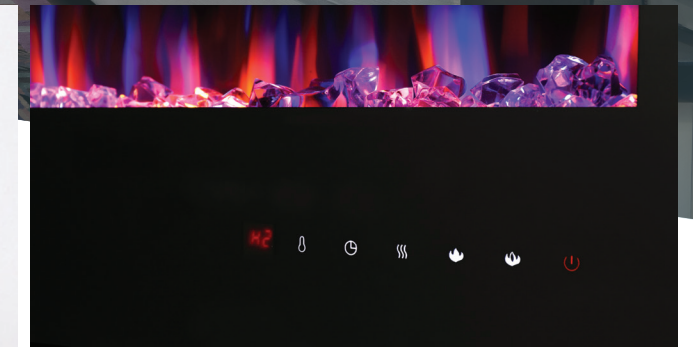

CEFL32FH-1

LED Lights

High power LED lights not only deliver intense and spectacular flames in daylight conditions they also require little or no maintenance

Simplified Installation

The included mounting bracket with template ensures accurate and stress-free installation for a wall hung applications. Fireplace can also be recessed into the wall for a flush appearance

Remote Control

Conveniently control the flame intensity, flame color option, blower, heat output and timer at your fingertips

FEATURES

- 270 sq. in. viewing area
- 1,500 Watts
- Ultra slim design
- Simply plugs into a 120V wall outlet
- Suitable for any room including bedrooms, sitting rooms and mobile homes
- Paintable cord cover included (covers cord can be painted to blend in with existing décor)
- Glass ember bed accents the flame
- Flame choice of blue or orange or combined multi-color flame

FLAME COLOR OPTIONS

SPECIFICATIONS

CEFL32H-1

BTU's (Input)	5000
Mobile Home Certified	Yes

GLASS VIEWING AREA

Height	12"
Width	22 5/8"

OVERALL UNIT		
A	B	C
21 5/8"	32"	5"

*Finishing flange depth (The finishing flange defines the perimeter of the fireplace opening). Framing or finishing materials must NEVER encroach inside the finishing flange.

PARTS & ACCESSORIES

Parts & Accessories

Remote Control, Paintable Cord Cover, Touch Screen Control Panel, Front Vents Allow Unit to be Fully Recessed