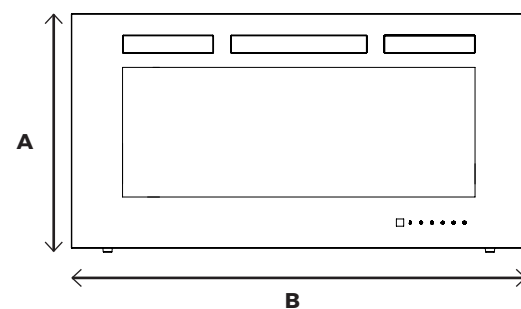

Remote Control

Conveniently control the flame intensity, flame color option, blower, heat output and timer at your fingertips

FEATURES

- 270 sq. in. viewing area
- 1,500 Watts
- Ultra slim design
- Simply plugs into a 120V wall outlet
- Suitable for any room including bedrooms, sitting rooms and mobile homes
- Paintable cord cover included (covers cord can be painted to blend in with existing décor)
- Glass ember bed accents the flame
- Flame choice of blue or orange or combined multi-color flame

Height	12"
Width	22 5/8"

OVERALL UNIT		
A	B	C
21 5/8"	32"	5"

*Finishing flange depth (The finishing flange defines the perimeter of the fireplace opening). Framing or finishing materials must NEVER encroach inside the finishing flange.