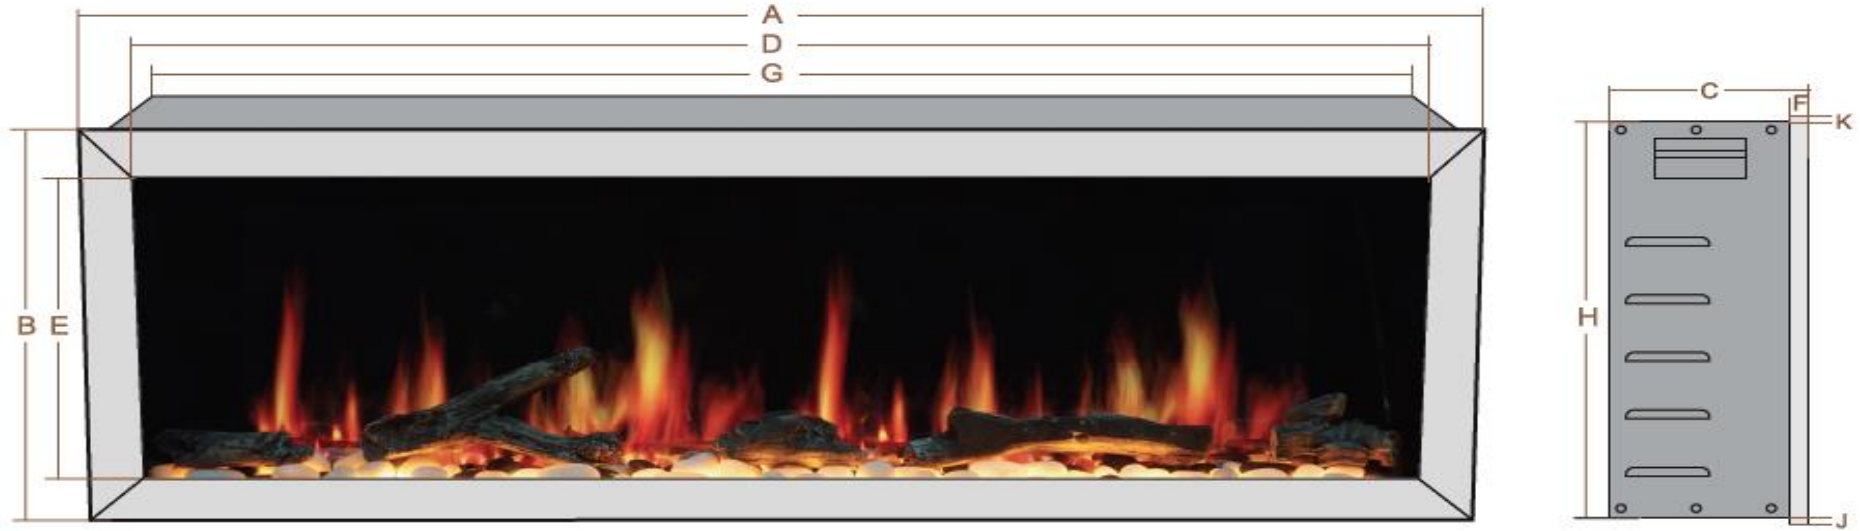

Latitude II ZEF48X Smart Push-in Electric Fireplace

2 Side Dimension

Dimension

	A	B	C	D	E	F	G	H	J	K
Model#	mm inch	mm inch	mm inch	mm inch	mm inch	mm inch	mm inch	mm inch	mm inch	mm inch
ZEF48X	1219 48"	449 17 5/8"	203 8"	1083 42 5/8"	309 12 3/16"	19 3/4"	1179 46 3/8"	425 16 3/4"	10 3/8"	14 9/16"

Specification

Input Voltage: 120v / 12.5A	Outlet: 3-Prong Plug Kit	Power Cord Length: 60 inch
Heater: 750W / 1500W	Timer: 1 Hour - 8 Hours	Heating Area: 400 Sq ft
Certification: ETL & CETL	Remote Control Included	Support Smart Home App