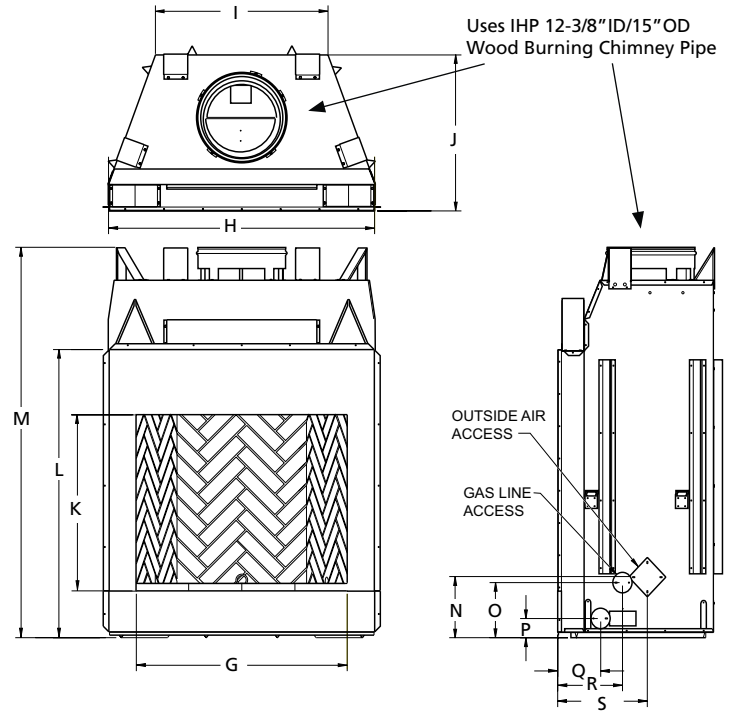

Black

Bi-fold tempered glass doors are expertly crafted.

FLAT WALL FRAMING SPECIFICATIONS

| | WRE4536 | WRE4542 | WRE4550 |
|---|---------|---------|---------|
| A | 67-1/8" | 67-1/8" | 67-1/8" |
| B | 45-1/4" | 51-1/4" | 59-1/4" |
| C | 28-1/4" | 30-1/8" | 30-1/8" |

CORNER FRAMING SPECIFICATIONS

| | WRE4536 | WRE4542 | WRE4550 |
|---|---------|---------|---------|
| D | 45-1/4" | 51-1/4" | 59-1/4" |
| E | 86-1/2" | 92" | 100" |
| F | 61" | 65" | 71" |

APPLIANCE SPECIFICATIONS

| | WRE4536 | WRE4542 | WRE4550 |
|---|---------|---------|---------|
| G | 36" | 42" | 50" |
| H | 45-1/8" | 51-1/8" | 59" |
| I | 29" | 30-1/2" | 38-1/2" |
| J | 26-5/8" | 29" | 28-1/2" |
| K | 30" | 30" | 30" |
| L | 49" | 49" | 49" |
| M | 67" | 67" | 67" |
| N | 10-1/2" | 10-1/2" | 10-1/2" |
| O | 9-1/2" | 9-1/2" | 9-1/2" |
| P | 3-1/2" | 3-1/2" | 3-1/2" |
| Q | 7-1/4" | 8-1/2" | 8-1/2" |
| R | 11" | 13" | 13" |
| S | 15-1/4" | 17" | 17" |