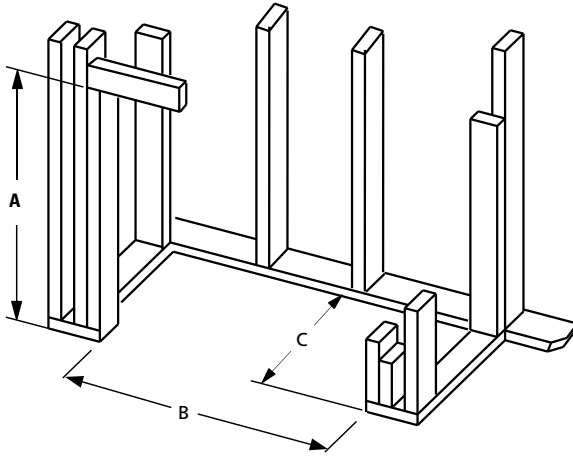

FEATURED WRE4542 fireplace with White Herringbone Refractory Panels

EXCLUSIVE FEATURES

- 🔥 Available in 36", 42" and 50" models
- 🔥 Massive smoke dome with no visible smoke shelf for reliable operation
- 🔥 Fully insulated firebox for increased performance in colder climates
- 🔥 Refractory panels in two patterns with integrated ash lip
- 🔥 Heavy duty stainless steel log grate
- 🔥 Easy access damper control
- 🔥 Includes stainless steel mesh fire screens
- 🔥 Dual (left hand/right hand) outside air kits available for maximum performance
- 🔥 Stainless steel construction for long lasting outdoor use
- 🔥 Uses IHP 12 DM (1700°) double wall air cooled wood burning chimney
- 🔥 Uses IHP 12 HT (2100°) heavy gauge double wall air cooled wood burning chimney, recommended for cold climates (required for Canada)
- 🔥 20 year limited warranty

WRT4542 fireplace and its large heavy duty log grate and rugged forged andirons

INTERIOR

(Required)

Choose from stacked or herringbone patterns.

White Stacked

White Herringbone

GLASS DOORS

(Optional)

Black

Bi-fold tempered glass doors are expertly crafted.

FLAT WALL FRAMING SPECIFICATIONS

| | WRE4536 | WRE4542 | WRE4550 |
|---|---------|---------|---------|
| A | 67-1/8" | 67-1/8" | 67-1/8" |
| B | 45-1/4" | 51-1/4" | 59-1/4" |
| C | 28-1/4" | 30-1/8" | 30-1/8" |