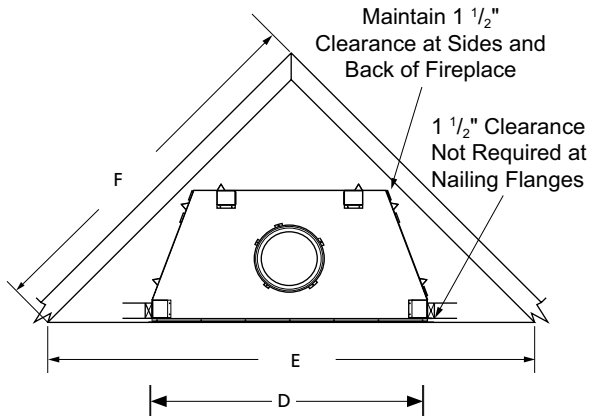

CORNER FRAMING SPECIFICATIONS

	WRE4536	WRE4542	WRE4550
D	45-1/4"	51-1/4"	59-1/4"
E	86-1/2"	92"	100"
F	61"	65"	71"