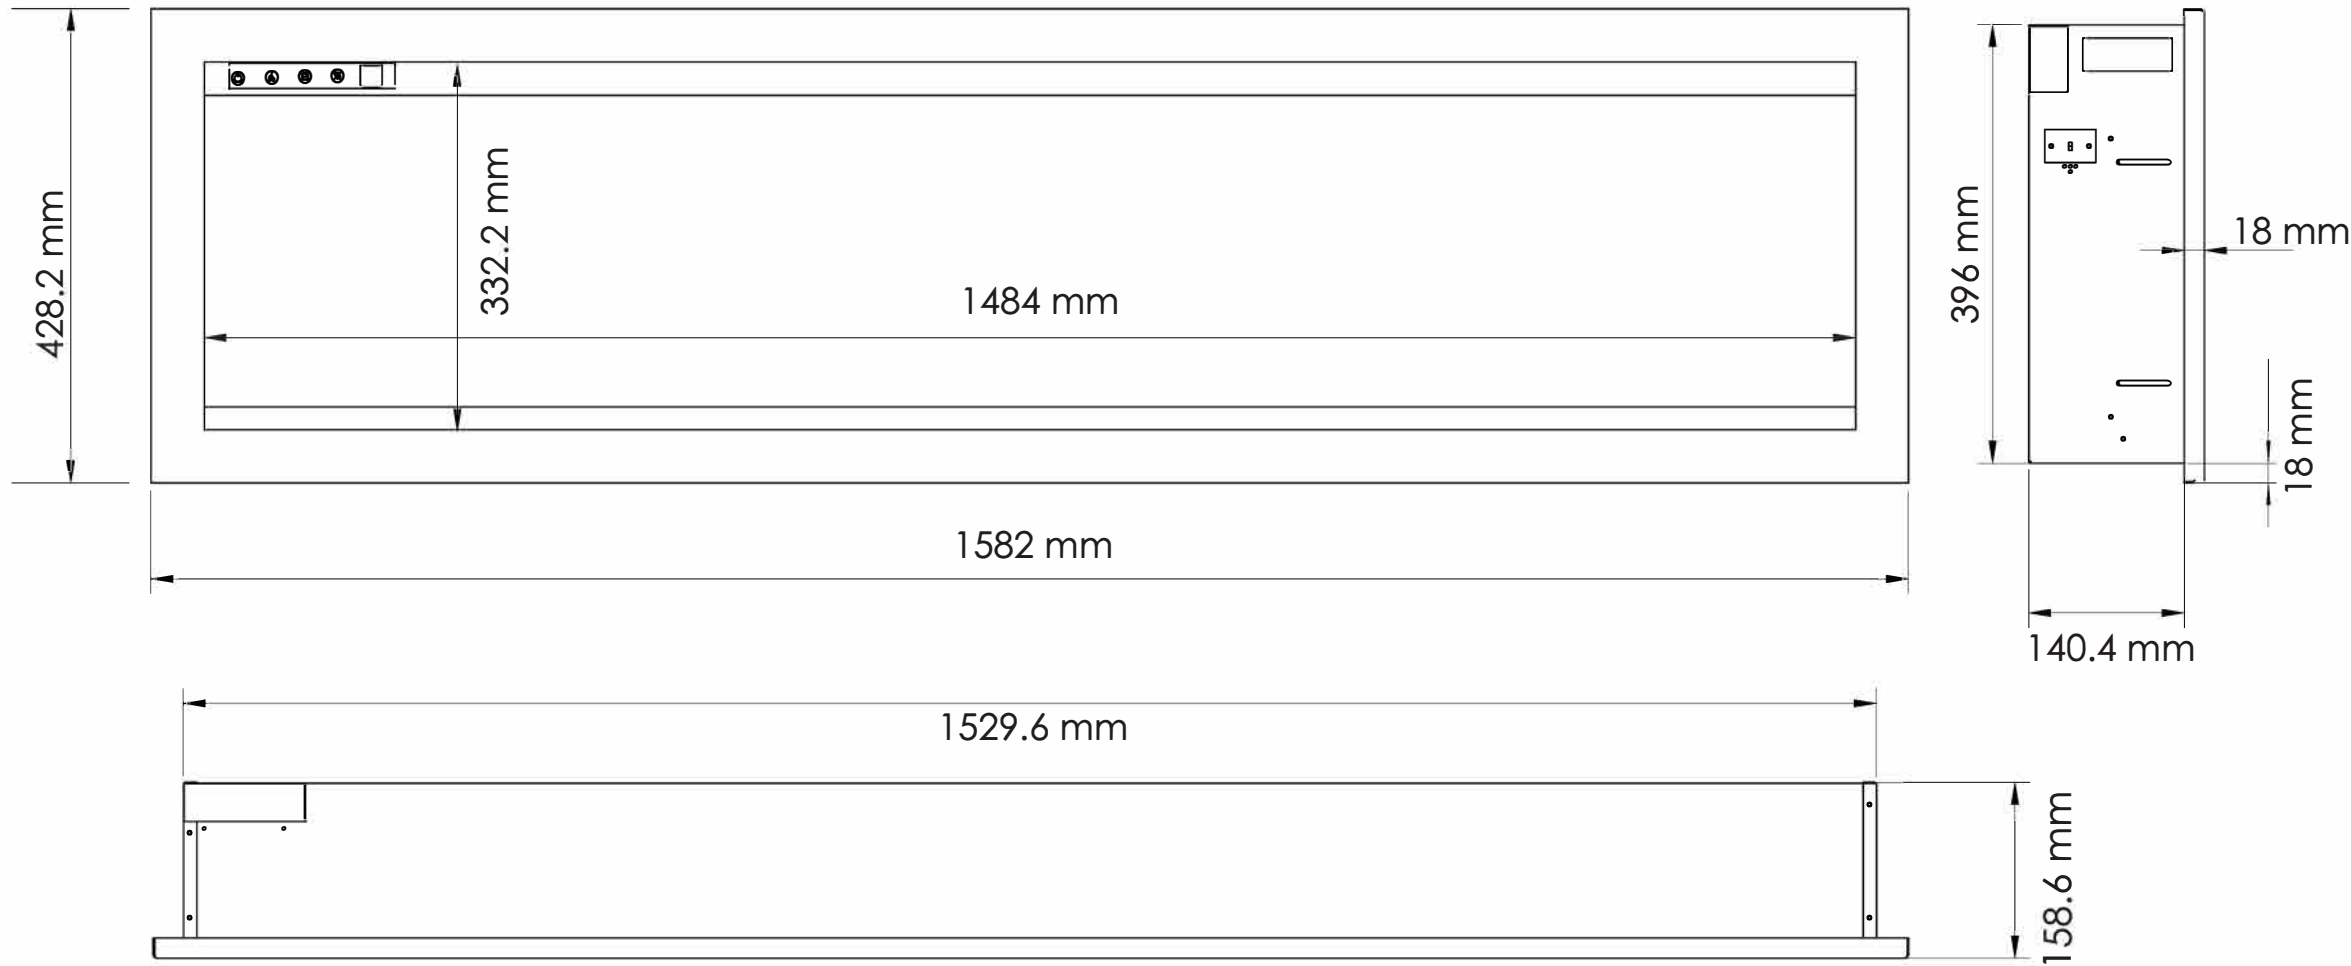

TECHNICAL SPECIFICATIONS		
VOLTS	120	
AMPS	12.5	
WATTS	1200	
HEATER	HIGH	1200 watts
	LOW	600 watts
NO HEATER	35watts max	
LAMPS	QUANTITY	LED
	WATTS	
	TOTAL WATTS	22 watts
ROTOR MOTOR	1 at 5 watts	
HEIGHT, WIDTH, DEPTH	15 5/8 x 60 1/4 x 5 1/2	
GLASS VIEWING OPENING	13 1/8 x 58 3/8	
SURROUND SIZE	16 7/8 x 62 1/4	
SHIPPING SIZE	19 1/2 x 67 1/4 x 9 1/4	
SHIPPING WEIGHT		
	UNIT	
	STEEL FRONT	Included
PLUG LOCATION	Left Side	
CORD LENGTH	70 7/8"	
APPROX. HEATING AREA	400 sq ft	

SERIES WM-B	MODEL WM-60-B		REV 1
SCALE 1" = 1'-0"	DATE: 10/15/2018		SHEET 1 OF 1

TECHNICAL SPECIFICATIONS		
VOLTS	120	
AMPS	12.5	
WATTS	1200	
HEATER	HIGH	1200 watts
	LOW	600 watts
NO HEATER	35watts max	
LAMPS	QUANTITY	LED
	WATTS	
	TOTAL WATTS	22 watts
ROTOR MOTOR	1 at 5 watts	
HEIGHT, WIDTH, DEPTH	39.6 x 153 x 14 cm	
GLASS VIEWING OPENING	33.2 x 148.4 cm	
SURROUND SIZE	42.8 x 158.2 cm	
SHIPPING SIZE	49.3 x 170.6 x 23 cm	
SHIPPING WEIGHT		
	UNIT	
	GLASS FRONT	Included
PLUG LOCATION	Left Side	
CORD LENGTH	180 cm	
APPROX. HEATING AREA	37 sqm	

SERIES	MODEL		REV
WM-B	WM-60-B		1
SCALE 1:12	DATE: 10/15/2018	SHEET 1 OF 1	