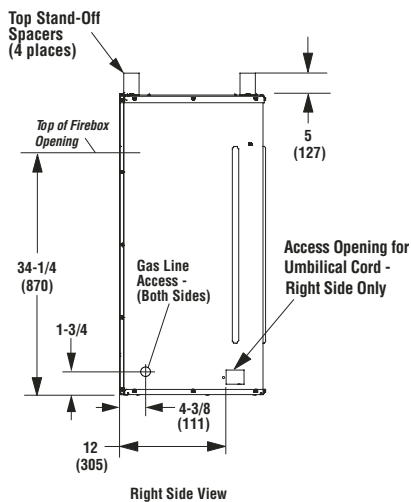

APPLIANCE SPECIFICATIONS