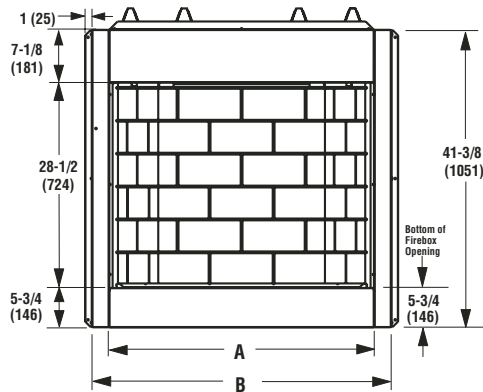

APPLIANCE SPECIFICATIONS