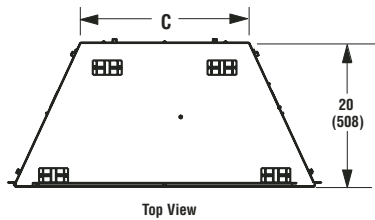

APPLIANCE SPECIFICATIONS