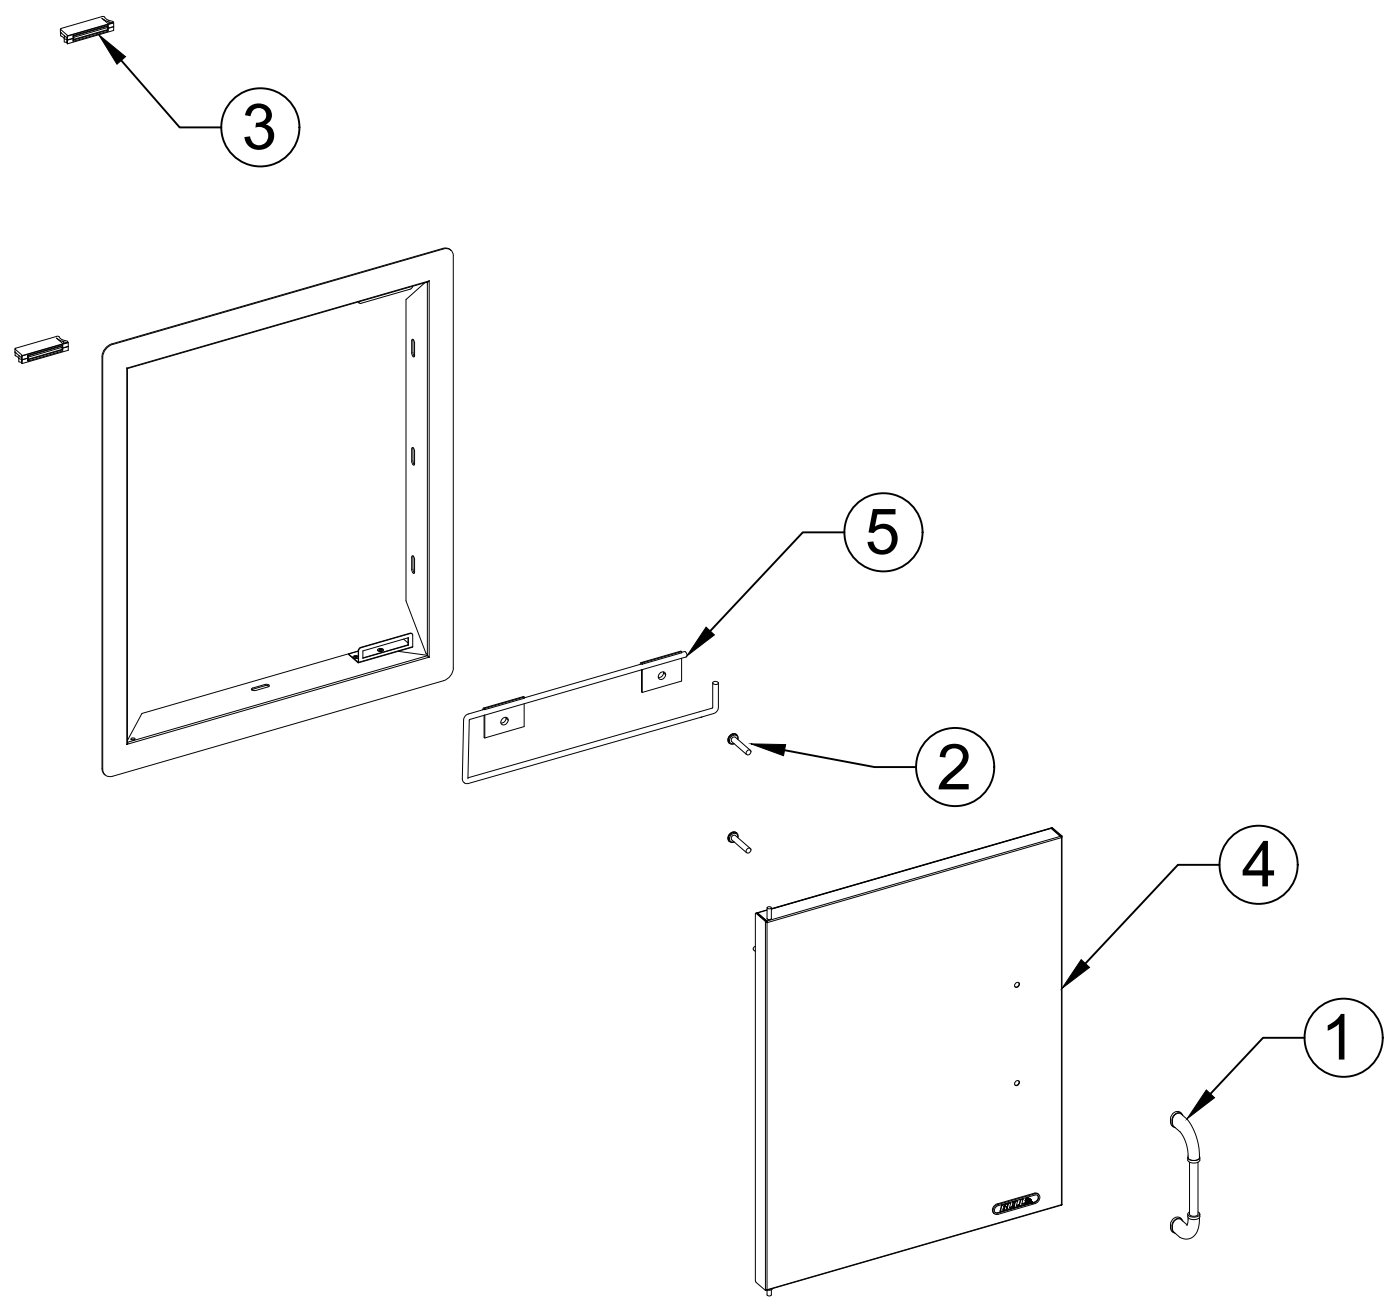

WWW.BULLBBQ.COM

EXPLODED VIEW W/ PARTS LIST
ITEM # 98552
VERTICAL SINGLE DOOR
LEFT HINGED

REPLACEMENT PARTS LIST			
DWG ITEM #	PART #	DESCRIPTION	QTY
1	16572	DOOR HANDLE	1
2	16515	HANDLE SET SCREW	1 SET
3	16548	DOOR MAGNET	2
4	16580	REPLACEMENT DOOR	1
5	73000	TOWEL RACK	1

Exploded View