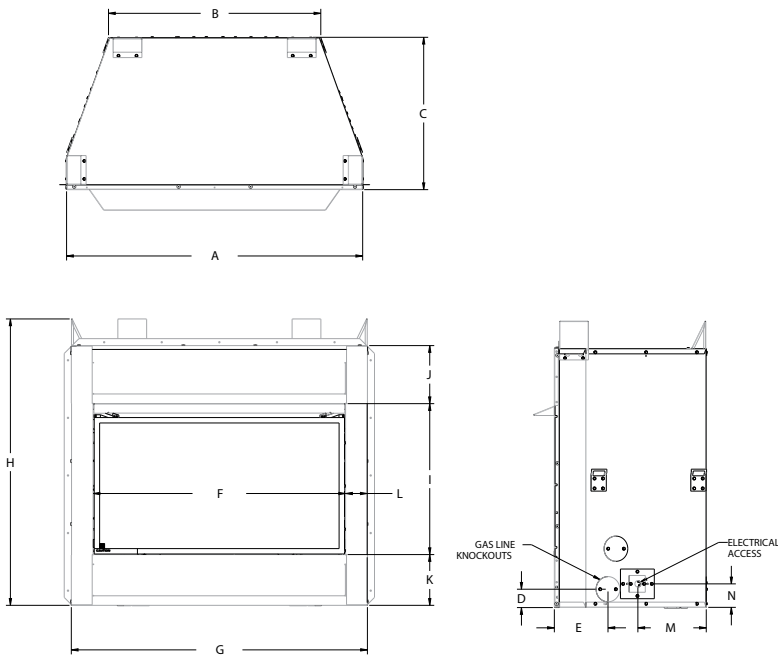

## APPLIANCE SPECIFICATIONS

	VRT4032	VRT4036
A	34-1/2"	41-1/8"
B	22-1/2"	25"
C	16-3/4"	21-3/16"
D	3-1/2"	2-1/2"
E	6-13/16"	8-3/8"
F	29-3/8"	35-1/16"
G	34-1/2"	41-1/8"
H	36-1/2"	40-1/4"
I	18"	21"
J	7"	8"
K	7"	7"
L	2-1/2"	3"
M	3-1/2"	2-1/2"
N	6-13/16"	7-1/2"
O	10-1/2"	9-1/2"
P	3-1/4"	3-1/4"

## FRAMING SPECIFICATIONS

	VRT4032	VRT4036
WIDTH	34-7/8"	41-1/2"
HEIGHT	36-3/4"	40-1/2"
DEPTH	16-1/4"	20-3/4"