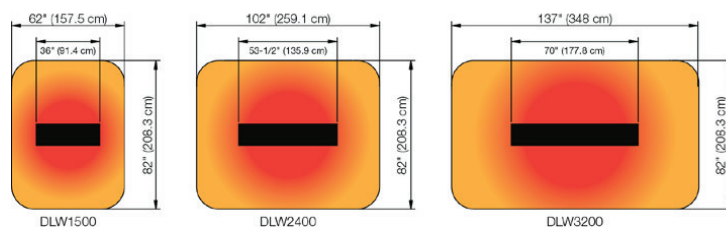

Choice in Style

Offers flexibility in design with color options, choose either white or black to suit your style needs

Standard mounting bracket included

Also available in Black

Optional ceiling-mount extension pole
Available in four lengths
24" pole shown (DLWAC24SIL)

Ceiling-mount Options

Heating Area

Outdoor Enclosed Area

Indoor Spot Heating

Model #	Description	Mounting	UPC	Watts	Volts	Warranty ¹	Product Dimensions (WxHxD)	
							Inches	cm
DLW1500W12	Outdoor/Indoor Radiant Heater - White	Wall, ceiling-mount	781052 139305	1500	120	1 yr.	36 x 2 x 6-1/2	91.4 x 5 x 16.5
DLW2400W24	Outdoor/Indoor Radiant Heater - White	Wall, ceiling-mount	781052 139282	2400	240	1 yr.	53-1/2 x 2 x 6-1/2	135.9 x 5 x 16.5
DLW3200W24	Outdoor/Indoor Radiant Heater - White	Wall, ceiling-mount	781052 139268	3200	240	1 yr.	70 x 2 x 6-1/2	177.8 x 5 x 16.5
DLWAC12SIL	12" Extension Mounting Pole	Ceiling-mount	781052 140783	-	-	1 yr.	12" H	30.5 H
DLWAC24SIL	24" Extension Mounting Pole	Ceiling-mount	781052 140806	-	-	1 yr.	24" H	61.0 H
DLWAC36SIL	36" Extension Mounting Pole	Ceiling-mount	781052 140813	-	-	1 yr.	36" H	91.4 H
DLWAC48SIL	48" Extension Mounting Pole	Ceiling-mount	781052 140837	-	-	1 yr.	48" H	121.9 H