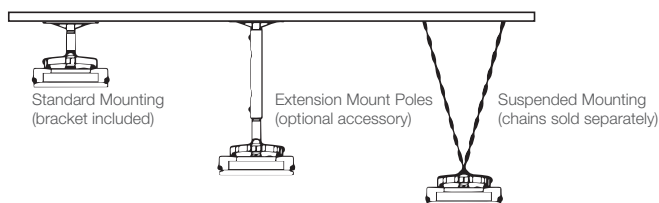

Choice in Style

Offers flexibility in design with color options, choose either white or black to suit your style needs

Standard mounting bracket included

Also available in Black

Optional ceiling-mount extension pole
Available in four lengths
24" pole shown (DLWAC24SIL)

Ceiling-mount Options

Heating Area

Outdoor Enclosed Area

Indoor Spot Heating

Model #	Description	Mounting	UPC	Watts	Volts	Warranty ¹	Product Dimensions (WxHxD)	
							Inches	cm
DLW1500W12	Outdoor/Indoor Radiant Heater - White	Wall, ceiling-mount	781052 139305	1500	120	1 yr.	36 x 2 x 6-1/2	91.4 x 5 x 16.5
DLW2400W24	Outdoor/Indoor Radiant Heater - White	Wall, ceiling-mount	781052 139282	2400	240	1 yr.	53-1/2 x 2 x 6-1/2	135.9 x 5 x 16.5
DLW3200W24	Outdoor/Indoor Radiant Heater - White	Wall, ceiling-mount	781052 139268	3200	240	1 yr.	70 x 2 x 6-1/2	177.8 x 5 x 16.5
DLWAC12SIL	12" Extension Mounting Pole	Ceiling-mount	781052 140783	-	-	1 yr.	12" H	30.5 H
DLWAC24SIL	24" Extension Mounting Pole	Ceiling-mount	781052 140806	-	-	1 yr.	24" H	61.0 H
DLWAC36SIL	36" Extension Mounting Pole	Ceiling-mount	781052 140813	-	-	1 yr.	36" H	91.4 H
DLWAC48SIL	48" Extension Mounting Pole	Ceiling-mount	781052 140837	-	-	1 yr.	48" H	121.9 H