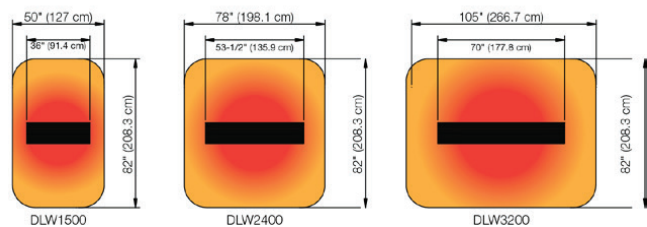

Choice in Style

Offers flexibility in design with color options, choose either white or black to suit your style needs

Standard mounting bracket included

Also available in Black

Optional ceiling-mount extension pole
Available in four lengths
24" pole shown (DLWAC24SIL)

Ceiling-mount Options

Heating Area

Outdoor Enclosed Area

Indoor Spot Heating

Model #	Description	Mounting	UPC	Watts	Volts	Warranty ¹	Product Dimensions (WxHxD)	
							Inches	cm
DLW1500W12	Outdoor/Indoor Radiant Heater - White	Wall, ceiling-mount	781052 139305	1500	120	1 yr.	36 x 2 x 6-1/2	91.4 x 5 x 16.5
DLW2400W24	Outdoor/Indoor Radiant Heater - White	Wall, ceiling-mount	781052 139282	2400	240	1 yr.	53-1/2 x 2 x 6-1/2	135.9 x 5 x 16.5
DLW3200W24	Outdoor/Indoor Radiant Heater - White	Wall, ceiling-mount	781052 139268	3200	240	1 yr.	70 x 2 x 6-1/2	177.8 x 5 x 16.5
DLWAC12SIL	12" Extension Mounting Pole	Ceiling-mount	781052 140783	-	-	1 yr.	12" H	30.5 H
DLWAC24SIL	24" Extension Mounting Pole	Ceiling-mount	781052 140806	-	-	1 yr.	24" H	61.0 H
DLWAC36SIL	36" Extension Mounting Pole	Ceiling-mount	781052 140813	-	-	1 yr.	36" H	91.4 H
DLWAC48SIL	48" Extension Mounting Pole	Ceiling-mount	781052 140837	-	-	1 yr.	48" H	121.9 H