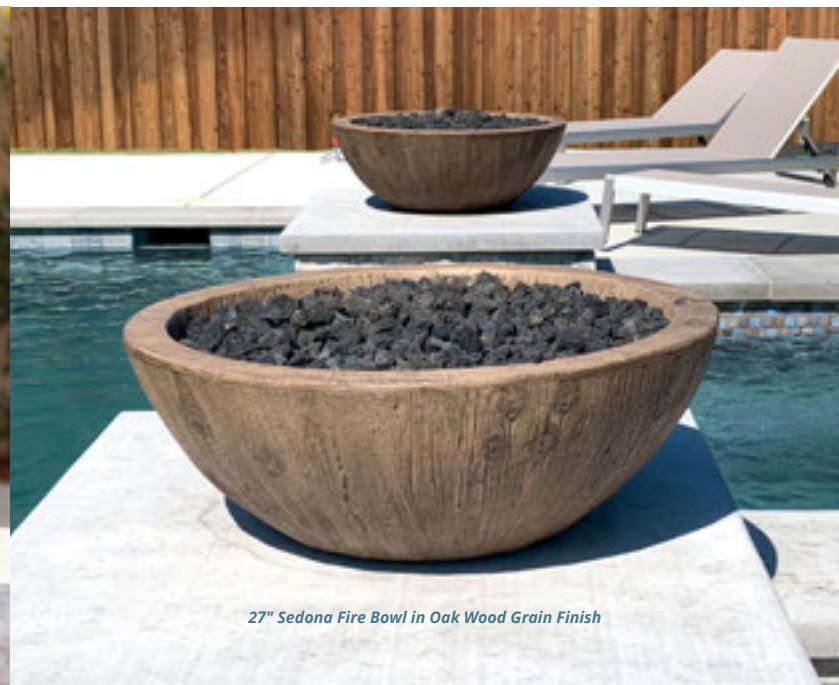

## Sedona Planter & Water Bowl

Includes: Bowl, Copper Scupper (3/4" Inlet) (3" Opening)  
(Soil and plants not included)

### 27" Bowl

OPT-27RWGWP

- » Size: 27"
- » Height: 10"
- » Base: 12"
- » Soil Usage: 1.5 ft<sup>3</sup>
- » Scupper: 8"
- » GPM: 7-10

27" OAK

The Outdoor Plus individually handcrafts all products shown here. Finishes are subject to slight texture/color variations.

27" Sedona Planter & Water Bowl in Ivory Wood Grain Finish

27" Sedona Fire Bowl in Oak Wood Grain Finish