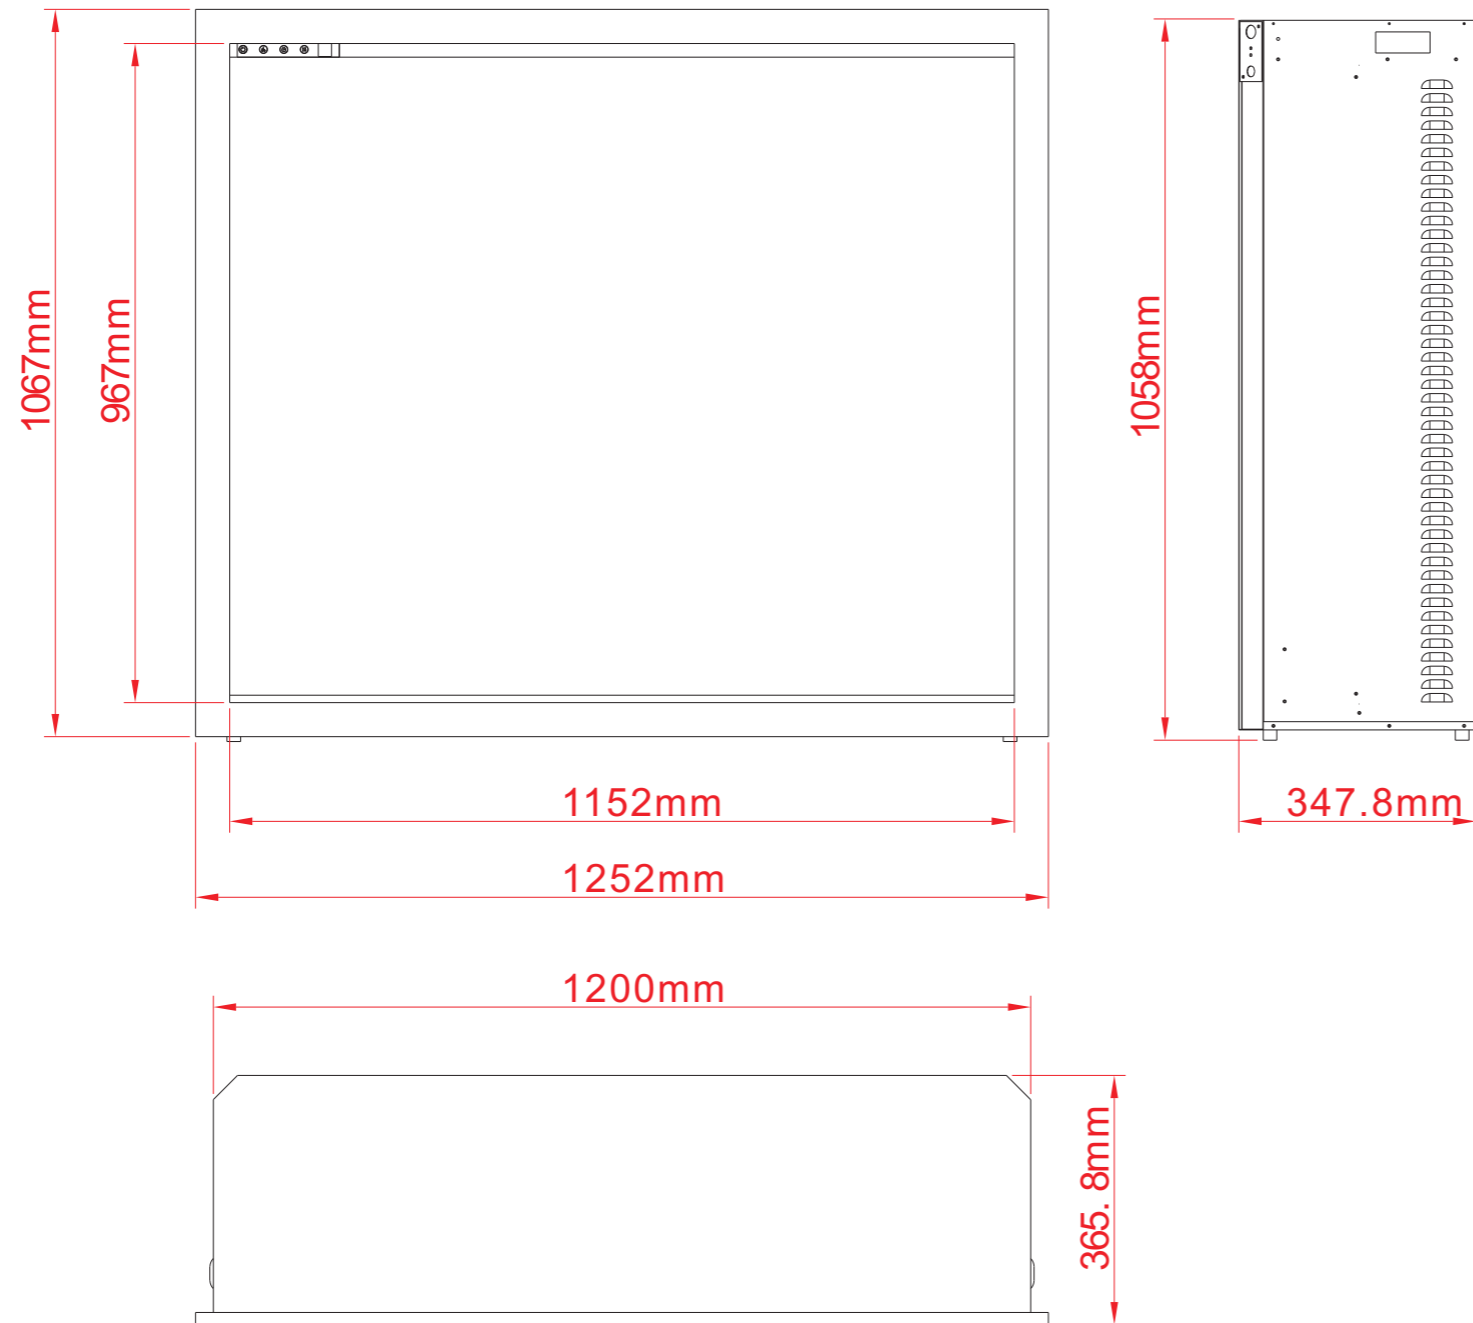

### TECHNICAL SPECIFICATIONS

VOLTS	120V 60Hz	
AMPS	10	
WATTS	1465 W	
HEATER	HIGH	1465 watts
	LOW	600 watts
NO HEATER	22 watts	
LAMPS	TYPE	LED
	WATTS	
	TOTAL WATTS	22 watts
ROTOR MOTOR	1 at 5 watts	
HEIGHT,WIDTH,DEPTH	41 1/8" x 47 1/4" x 13 3/4"	
GLASS VIEWING OPENING	36 7/8" X 45 3/8"	
GLASS SIZE	37 1/4" X 45 7/8"	
SHIPPING SIZE	44" x 52 1/8" x 16 7/8"	
SHIPPING WEIGHT	170.4 lbs	
	UNIT	150.6 lbs
GLASS FRONT	Included	
PLUG LOCATION	Left Side	
CORD LENGTH	76"	
APPROX. HEATING AREA	400 sq ft	

SERIES	MODEL		REV
TRADITIONAL	TRD-48		1
SCALE 1"=1'-0"	DATE: 8/5/2019	SHEET 1 OF 1	

### TECHNICAL SPECIFICATIONS

VOLTS	120V 60Hz	
AMPS	10	
WATTS	1465 W	
HEATER	HIGH	1465 watts
	LOW	600 watts
NO HEATER	22 watts	
LAMPS	TYPE	LED
	WATTS	
	TOTAL WATTS	22 watts
ROTOR MOTOR	1 at 5 watts	
HEIGHT,WIDTH,DEPTH	105.8 x 120 x 34.8 cm	
GLASS VIEWING OPENING	93.6 X115.2 cm	
GLASS SIZE	95.4 X116.4 cm	
SHIPPING SIZE	111.7 x 131.5 x 43 cm	
SHIPPING WEIGHT	77.3 Kgs	
	UNIT	68.3 Kgs
GLASS FRONT	Included	
PLUG LOCATION	Left Side	
CORD LENGTH	193 cm	
APPROX. HEATING AREA	37 sqm	

SERIES	MODEL		REV
TRADITIONAL	TRD-48		1
SCALE 1:12	DATE: 8/5/2019	SHEET 1 OF 1	