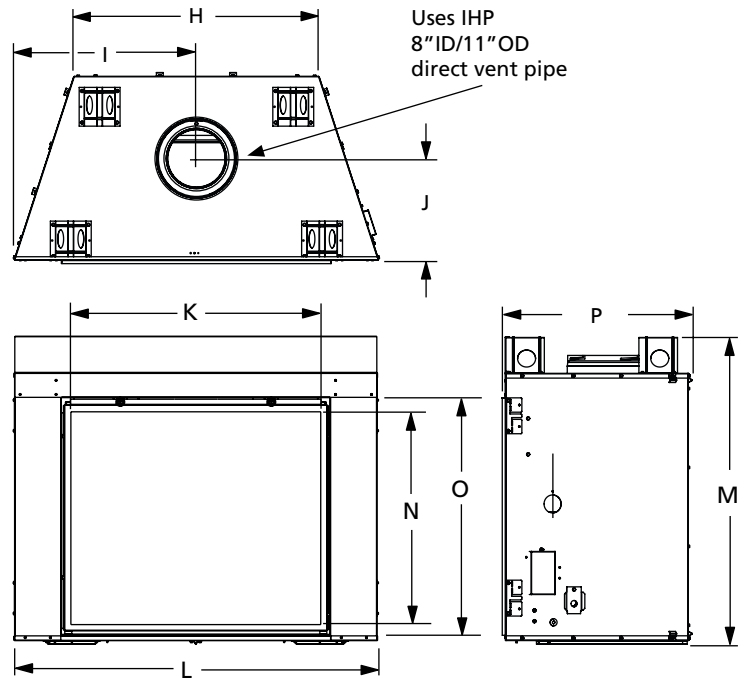

## FLAT WALL FRAMING SPECIFICATIONS

	DRC6340	DRC6345
A	50-3/4"	56-7/8"
B	45"	50"
C	26"	26"

## CORNER FRAMING SPECIFICATIONS

	DRC6340	DRC6345
D	50-5/8"	56-3/4"
E	83-5/8"	89-7/8"
F	41-7/8"	44-7/8"
G	59-1/8"	63-1/2"

## APPLIANCE SPECIFICATIONS

	DRC6340	DRC6345
H	34"	40-1/8"
I	25-5/16"	28-3/8"
J	14-1/8"	14-1/8"
K	34-3/4"	40-59/64"
L	50-5/8"	56-11/16"
M	45"	50"
N	29-9/32"	34-1/2"
O	33-3/32"	38-3/32"
P	26-15/32"	26-15/32"