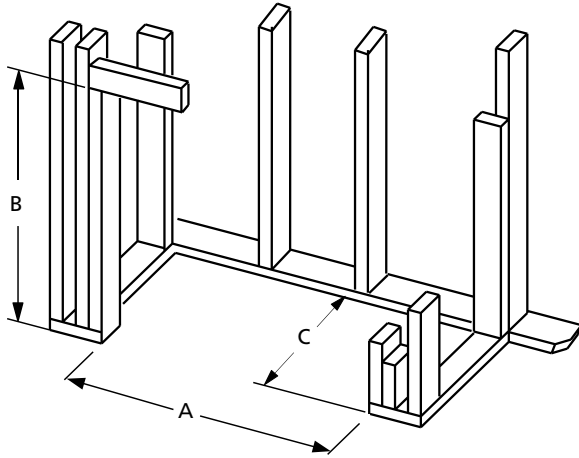

## FLAT WALL FRAMING SPECIFICATIONS

	DRC6340	DRC6345
A	50-3/4"	56-7/8"
B	45"	50"
C	26"	26"