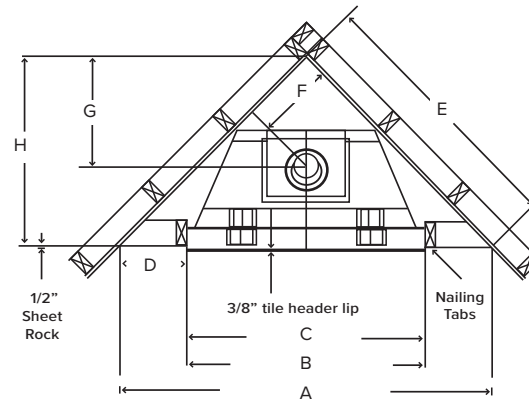

TOP FLUE MODEL	Height		Front Width		Depth	
	Actual	Framing	Actual	Framing	Actual	Framing
LOUVERS						
HBZDV36	34 13/16"	35"	36"	36 3/8"	16 7/16"	17"
HBZDV42	37"	37 3/8"	41 7/8"	42 3/8"	16 7/16"	17"
HBZDV47	43 1/16"	43 1/8"	47 1/16"	47 3/8"	19 7/16"	19 1/2"
CLEAN VIEW CIRCULATING KIT						
HBZDV36	34 1/16"	41"	38 1/16"	38 7/16"	18 7/8"	19 1/2"
HBZDV42	36 13/16"	43"	42 1/16"	42 7/16"	18 15/16"	19 1/2"
HBZDV47	49"	49 1/8"	48 1/16"	48 3/8"	21 15/16"	22"