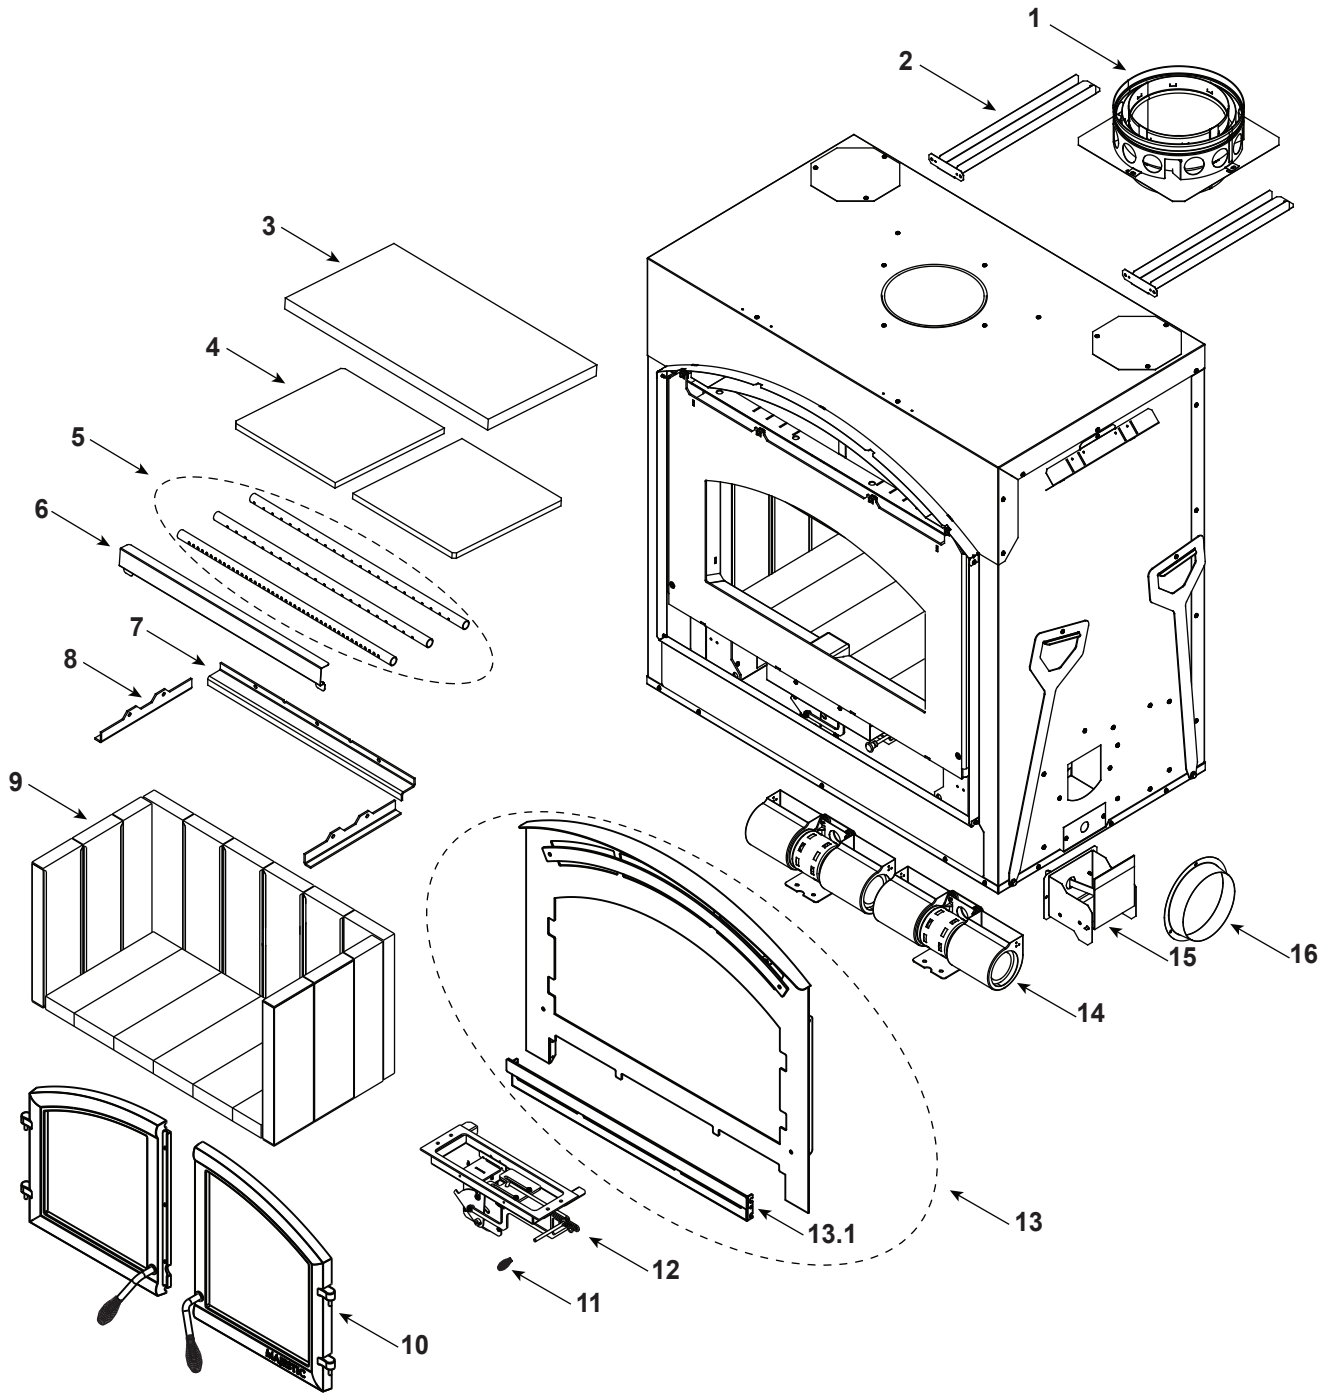

Service Parts

Woodburning Fireplace

WARMMAJIC-II

Beginning Manufacturing Date: Dec 2019

Ending Manufacturing Date: Active

Part number list on following page.

Service Parts

WARMMAJIC-II

Beginning Manufacturing Date: Dec 2019
Ending Manufacturing Date: Active

IMPORTANT: THIS IS DATED INFORMATION. Parts must be ordered from a dealer or distributor. **Hearth and Home Technologies does not sell directly to consumers.** Provide model number and serial number when requesting service parts from your dealer or distributor.

**Stocked
at Depot**

ITEM	DESCRIPTION	COMMENTS	PART NUMBER	
1	Starter Plate Assembly		SL1	
	Starter Section		SRV22069	Y
2	Standoff, Front	Qty 2 req	SRV4182-233	
3	Baffle Blanket		SRV4184-205	
4	Baffle	Qty 2 req	SRV4184-113	
5	Manifold Tube Set		TUBES-4184	Y
6	Baffle Protector		SRV4184-195	
7	Brick Retainer, Back		SRV4184-123	
8	Brick Retainer, Side	Qty 2 req	SRV4184-121	

#9 Brick Set