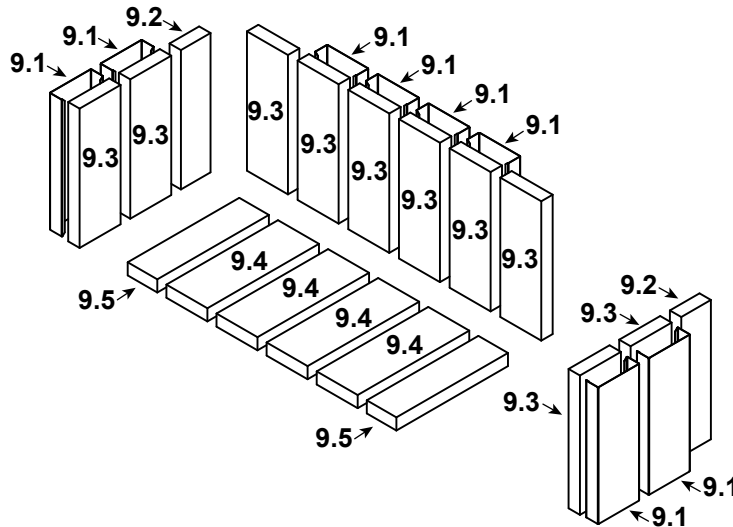

Service Parts

WARMMAJIC-II

Beginning Manufacturing Date: Dec 2019
Ending Manufacturing Date: Active

IMPORTANT: THIS IS DATED INFORMATION. Parts must be ordered from a dealer or distributor. **Hearth and Home Technologies does not sell directly to consumers.** Provide model number and serial number when requesting service parts from your dealer or distributor.

**Stocked
at Depot**

ITEM	DESCRIPTION	COMMENTS	PART NUMBER	
1	Starter Plate Assembly		SL1	
	Starter Section		SRV22069	Y
2	Standoff, Front	Qty 2 req	SRV4182-233	
3	Baffle Blanket		SRV4184-205	
4	Baffle	Qty 2 req	SRV4184-113	
5	Manifold Tube Set		TUBES-4184	Y
6	Baffle Protector		SRV4184-195	
7	Brick Retainer, Back		SRV4184-123	
8	Brick Retainer, Side	Qty 2 req	SRV4184-121	

#9 Brick Set

9	Brick Assembly		SRV4184-016	Y
9.1	Brick Wrap	Qty 8 req	SRV4182-101	
9.2	Firebrick, 13.25 x 3.25	Qty 2 req	SRV4182-203	
9.3	Firebrick, 13.25 x 4.5 x 1.25	Qty 10 req	SRV4182-301	
9.4	Firebrick, 12.25 x 4.5	Qty 4 req	SRV4184-201	
9.5	Firebrick, 12.25 x 3.25	Qty 2 req	SRV4184-203	
10	Door Assembly		See following pages	
11	Handle, Spring 1/4 Black		SRV7000-614	Y
12	Timer Assembly		See following pages	
13	Front Assembly (Complete)		SRV4188-070	
13.1	Front Access Grille Assembly		SRV4188-076	
14	Blower Assembly	Qty 2 req	SRV433-5890	Y
	Fan Speed Control		SRV7000-143	
	Wire Harness		SRV480-0990	Y
	Snap Disc, F180F-30		SRV4021-827	

Additional service part numbers on following page.