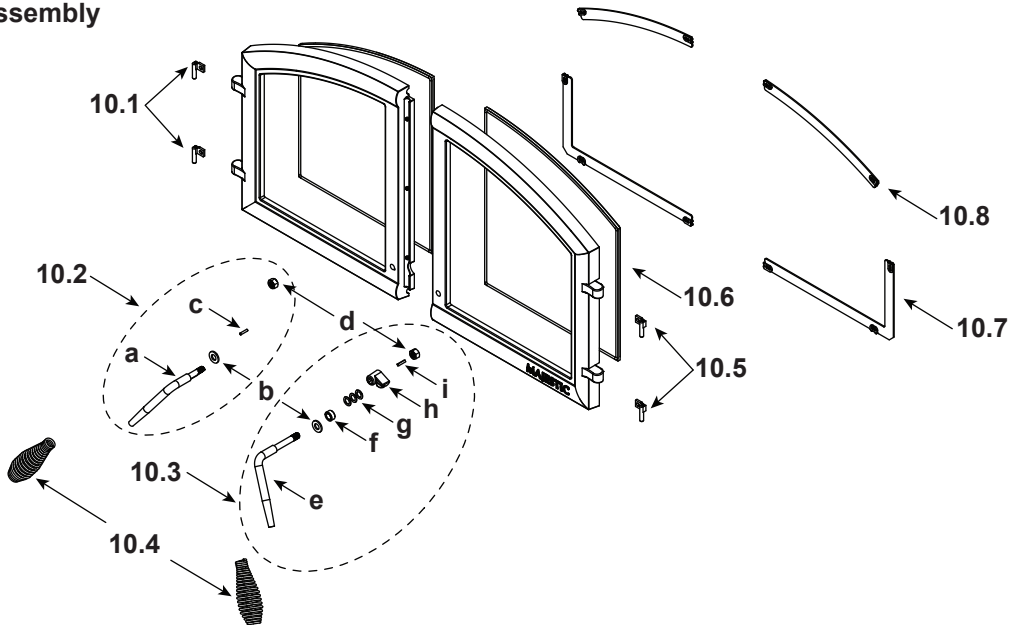

Stocked at Depot

ITEM	DESCRIPTION	COMMENTS	PART NUMBER
15	Outside Air Assembly		SRV4184-039
16	Unit Collar		SRV4087-314

#10 Door Assembly

10	Door Assembly		SRV4188-030	
10.1	Door Hing Pin, Left (Pkg of 4)	Qty 2 req	480-2120/4	Y
10.2	Door Handle Assembly, Left		SRV4180-052	
10.3	Door Handle Assembly, Right		SRV4180-051	
a	Door Handle, Left		SRV480-0530	
b	Washer, 3/8 SAE Black	Qty 2 req	832-0990	Y
c	Pin, 1/8 x 5/8 Dowel		SRV7000-163	
d	Nut, 3/8-16 Lock (Pkg of 24)	Qty 2 req	226-0100/24	Y
e	Door Handle, Right		SRV480-0520	
f	Bushing, SLP15		20666A/5	Y
g	Washer, 3/8 MIL SS	Qty 3 req	7000-116/10	Y
h	Cam Latch		SRV4188-200	
i	Latch, Key Cam		SRV430-1151	
10.4	Spring Handle, 1/2 Black	Qty 2 req	SRV7000-613	Y
10.5	Door Hing Pin, Right (Pkg of 4)	Qty 2 req	480-2110/4	Y
10.6	Glass Assembly	Qty 2 req	SRV480-5430	Y
	Gasket, 10 Ft Rope	Qty 2 req	834-4170	Y
10.7	Glass Frame Bottom	Pkg of 2	SRV480-1450	
10.8	Glass Frame Top	Qty 2 req	SRV480-1440	