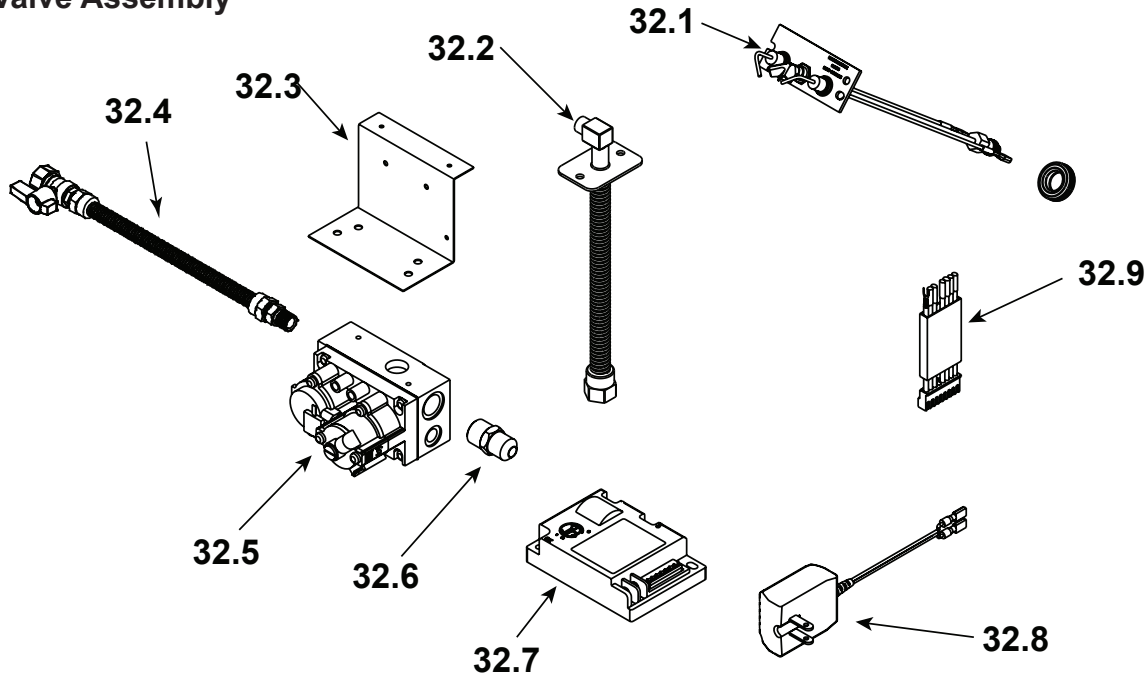

#32 Valve Assembly

IMPORTANT: THIS IS DATED INFORMATION. Parts must be ordered from a dealer or distributor. **Hearth and Home Technologies does not sell directly to consumers.** Provide model number and serial number when requesting service parts from your dealer or distributor.

Stocked at Depot

ITEM	DESCRIPTION	COMMENTS	PART NUMBER	
32.1	Pilot Assembly NG		SRV2090-012	Y
	Pilot Assembly Propane		2090-013	Y
32.2	Flexible Bulkhead		SRV7000-156	Y
32.3	Valve Bracket		4048-132	
32.4	Flex Ball Valve Assembly		SRV302-320	Y
32.5	Valve NG		SRV593-500	Y
	Valve Propane		SRV593-501	Y
32.6	Brass Connector - Male - Flex	Pkg of 5	303-315/5	Y
32.7	Control Module		SRV593-592	Y
32.8	3V Adapter		SRV593-593	Y
32.9	Wire Assembly		SRV593-590	Y
	Battery Pack		SRV593-594	Y
	Orifice - #31C NG		SRV582-831	Y
	Orifice - #48C Propane		SRV582-848	Y
	Wire Assembly - HIBLK60FM		SRV34937	Y
	Wire Assembly - HIBLU60FF		4018-022	
	Wall Switch Wire Assembly		4018-046	Y
	Propane Gas Conversion Kit		DCKP-RBV	Y
	Natural Gas Conversion Kit		DCKN-RBV	Y