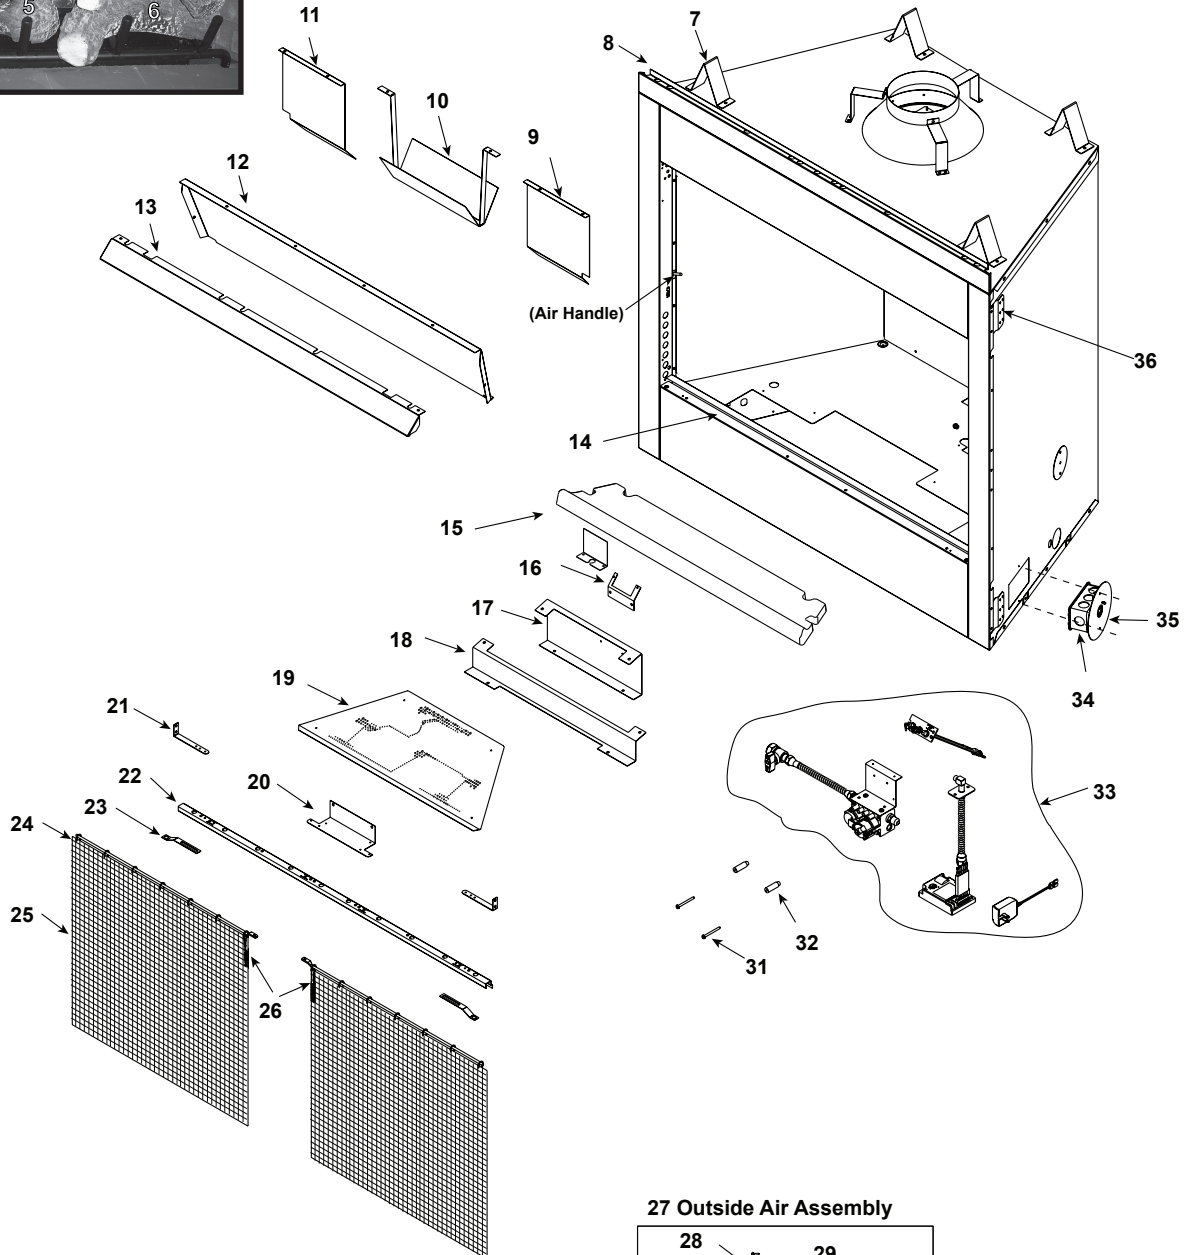

Log Set Assembly

Part number list on following page.

IMPORTANT: THIS IS DATED INFORMATION. Parts must be ordered from a dealer or distributor. **Hearth and Home Technologies does not sell directly to consumers.** Provide model number and serial number when requesting service parts from your dealer or distributor.

**Stocked
at Depot**

ITEM	DESCRIPTION	COMMENTS	PART NUMBER	
	Log Assembly 36"		SRV4048-057	Y
1	Top Left Log	Pre 5/15/16, Must order complete assembly	SRV4048-184	
2	Top Right Log		SRV4048-185	
3	Back Left Log		SRV4048-238	
4	Back Right Log		SRV4048-239	
5	Front Left Log		SRV4048-240	
6	Front Right Log		SRV4048-241	
	Grate Assembly		SRV4048-034	Y
7	Top Standoff	Qty 4 reg	SRV4044-111	
8	Drywall Lip		4048-161	
9	Right Baffle		4048-118	
10	Flue Baffle Assembly		4048-020	
11	Left Baffle		4048-117	
12	Smoke Shield		4048-127	
13	Hood		29575	
14	Hearth Retainer		SRV4044-128	
15	Hearth Refractory		4048-200	
16	Pilot Bracket		4048-136	
17	Back Burner Support		4048-138	
18	Front Burner Support		4048-137	
19	Burner Pan Assembly - NG		4048-024	Y
	Burner Pan Assembly - Propane		4048-025	Y
20	Screen Bracket		4048-169	
21	Upper Door Bracket	Qty 2 reg	SRV4048-142	
22	Door Track		SRV15425	
23	Door Pivot Clip	Qty 2 reg	SRV31527	
24	Firescreen Rod	Qty 2 reg	SRV11866	Y
25	Firescreen Assembly	Qty 2 reg	4048-018	Y
26	Firescreen Handle	Qty 2 reg	SRV10002	
27	Outside Air Assembly		4044-036	Y
28	Fastener Pack		4025-023	
29	Outside Air Plate Assembly		4044-031	
30	Outside Air Shield		SRV33271	Y
31	Door Pin Screw	Qty 2 reg	SRV4021-384	
32	Door Pin	Qty 2 reg	SRV4021-385	
33	Valve Assembly		Refer to Valve page	
34	Junction Box		21878	Y
35	Junction Box Cover Plate		4048-234	
36	Nailing Flange	Qty 4 reg	SRV4044-161	
To replace the Lower Front Face (4044-124), Upper Front Face (4048-181), Right Column (4044-104) or Left Column (4044-143) Please order an overlay part number CUST4018-001 and reference the part number that need to be repaired				