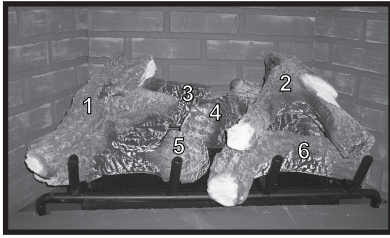

Log Set Assembly

Part number list on following page.

IMPORTANT: THIS IS DATED INFORMATION. Parts must be ordered from a dealer or distributor. **Hearth and Home Technologies does not sell directly to consumers.** Provide model number and serial number when requesting service parts from your dealer or distributor.

**Stocked
at Depot**

ITEM	DESCRIPTION	COMMENTS	PART NUMBER	
	Log Assembly 36"		SRV4048-057	Y
1	Top Left Log	Pre 5/15/16, Must order complete assembly	SRV4048-184	
2	Top Right Log		SRV4048-185	
3	Back Left Log		SRV4048-238	
4	Back Right Log		SRV4048-239	
5	Front Left Log		SRV4048-240	
6	Front Right Log		SRV4048-241	
	Grate Assembly		SRV4048-034	Y
7	Top Standoff	Qty 4 reg	SRV4044-111	
8	Drywall Lip		4048-161	
9	Right Baffle		4048-118	
10	Flue Baffle Assembly		4048-020	
11	Left Baffle		4048-117	
12	Smoke Shield		4048-127	
13	Hood		29575	
14	Hearth Retainer		SRV4044-128	
15	Hearth Refractory		4048-200	
16	Pilot Bracket		4048-136	
17	Back Burner Support		4048-138	
18	Front Burner Support		4048-137	
19	Burner Pan Assembly - NG		4048-024	Y
	Burner Pan Assembly - Propane		4048-025	Y
20	Screen Bracket		4048-169	
21	Upper Door Bracket	Qty 2 reg	SRV4048-142	
22	Door Track		SRV15425	
23	Door Pivot Clip	Qty 2 reg	SRV31527	
24	Firescreen Rod	Qty 2 reg	SRV11866	Y
25	Firescreen Assembly	Qty 2 reg	4048-018	Y
26	Firescreen Handle	Qty 2 reg	SRV10002	
27	Outside Air Assembly		4044-036	Y
28	Fastener Pack		4025-023	
29	Outside Air Plate Assembly		4044-031	
30	Outside Air Shield		SRV33271	Y
31	Door Pin Screw	Qty 2 reg	SRV4021-384	
32	Door Pin	Qty 2 reg	SRV4021-385	
33	Valve Assembly		Refer to Valve page	
34	Junction Box		21878	Y
35	Junction Box Cover Plate		4048-234	
36	Nailing Flange	Qty 4 reg	SRV4044-161	
To replace the Lower Front Face (4044-124), Upper Front Face (4048-181), Right Column (4044-104) or Left Column (4044-143) Please order an overlay part number CUST4018-001 and reference the part number that need to be repaired				

Additional service part numbers appear on following page.