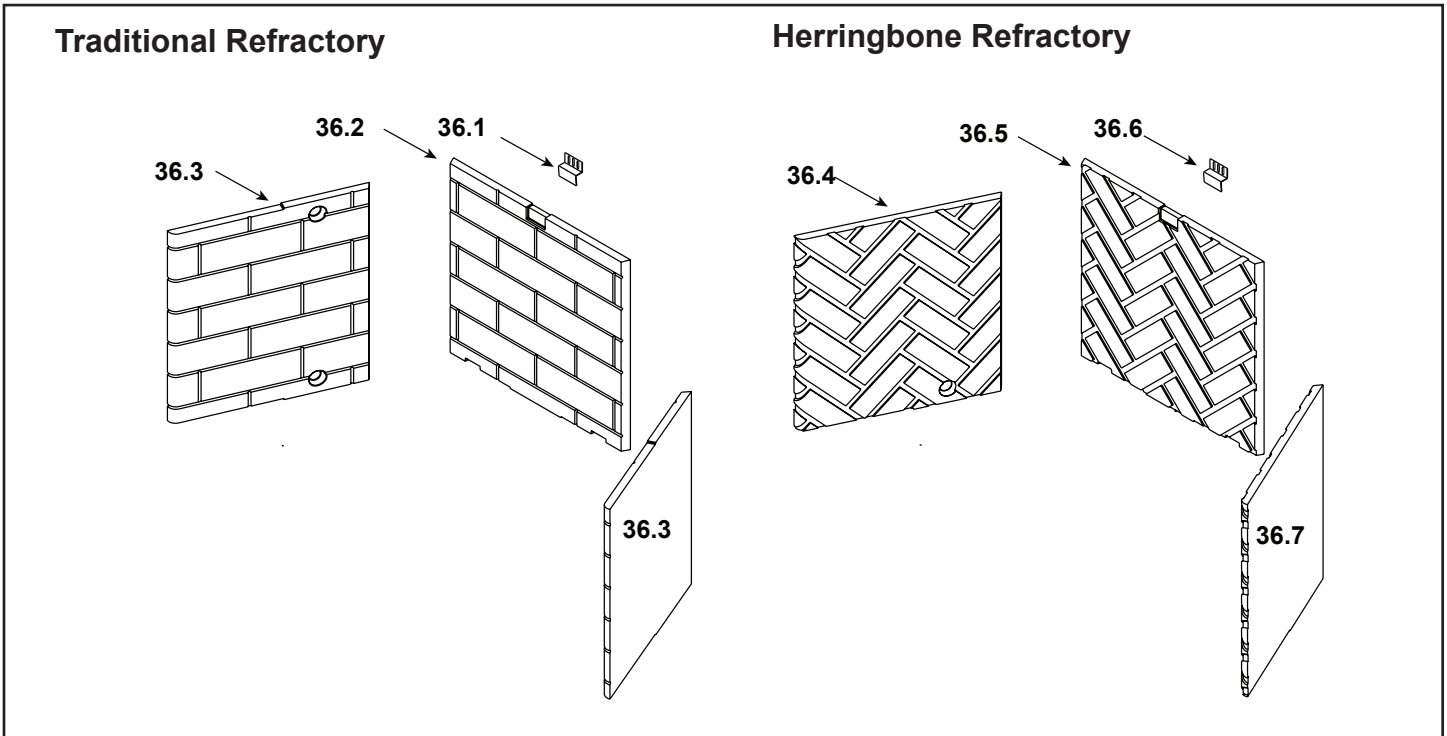

IMPORTANT: THIS IS DATED INFORMATION. Parts must be ordered from a dealer or distributor. **Hearth and Home Technologies does not sell directly to consumers.** Provide model number and serial number when requesting service parts from your dealer or distributor.

Stocked at Depot

ITEM	DESCRIPTION	COMMENTS	PART NUMBER	
RBV4236 Traditional Refractory				
	Refractory Assembly			
36.1	Refractory Retainer		SRV11847	
36.2	Back Refractory		4048-206	
36.3	Side Refractory	Qty 2 reg	4048-208	
RBV4236 Herringbone Refractory				
	Refractory Assembly			
36.4	Left Side Refractory		4048-205	
36.5	Back Refractory		4048-202	
36.6	Refractory Retainer		SRV11847	
36.7	Right Side Refractory		4048-204	
Additional Parts				
	Damper Kit		DG3	
	Gas Operations Manual		71680	
	Hair Pin Clip		101025/24	Y
	Installation Instructions & Owner's Manual		4048-210	
	Lava Rock Bag Assembly		4040-094	
	Lava Rock		4021-296	
	Mineral Wool		SRV14333	
	Vermiculite		28746	
	Limit Switch		SRV4021-383	Y

Additional service part numbers appear on following page.