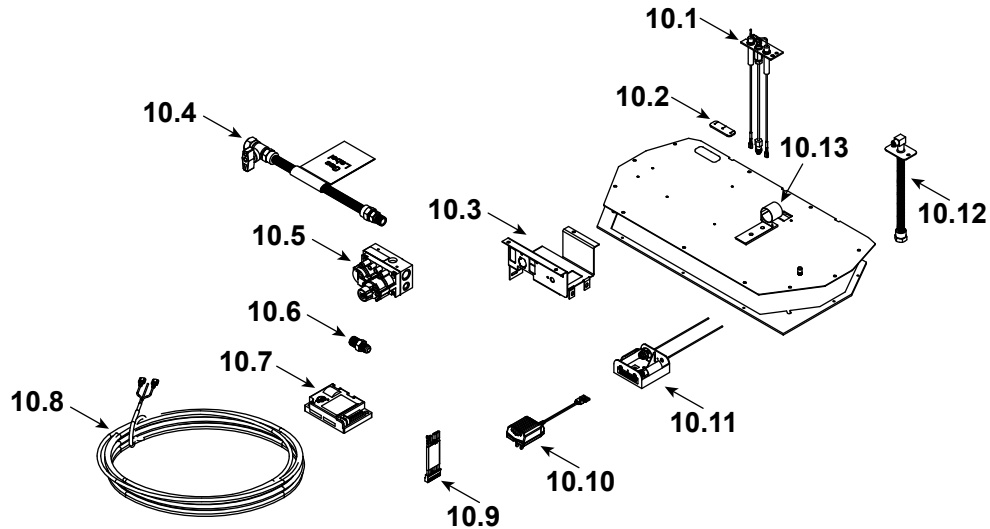

#10 Valve Assembly

IMPORTANT: THIS IS DATED INFORMATION. Parts must be ordered from a dealer or distributor. **Hearth and Home Technologies does not sell directly to consumers.** Provide model number and serial number when requesting service parts from your dealer or distributor.

Stocked at Depot

ITEM	DESCRIPTION	COMMENTS	PART NUMBER	Stocked at Depot
10.1	Pilot Assembly NG		2106-169	Y
	Pilot Assembly Propane		2106-170	Y
	Pilot Tube		SRV485-301	Y
10.2	3-Hole Grommet		SRV2118-420	
10.3	Valve Bracket		2118-104	
10.4	Flex Ball Valve Assembly		SRV302-320	Y
10.5	Valve NG		750-500	Y
	Valve Propane		2155-501	Y
10.6	Male Connector	Pkg of 5	303-315/5	
10.7	Module		593-592	Y
10.8	Thermostat Wire Assembly		SRV2118-170	Y
10.9	Module Wire Assembly		SRV593-590	Y
10.10	3 Volt Transformer		SRV593-593	Y
10.11	Battery Pack		SRV593-594	Y
10.12	Bulkhead w/Flex Tube		SRV7000-156	Y
10.13	Shutter Bracket Assembly		2118-121	
	Orifice NG (#44)		582-844	Y
	Orifice Propane (#55)		582-855	Y

Additional service part numbers appear on following page.