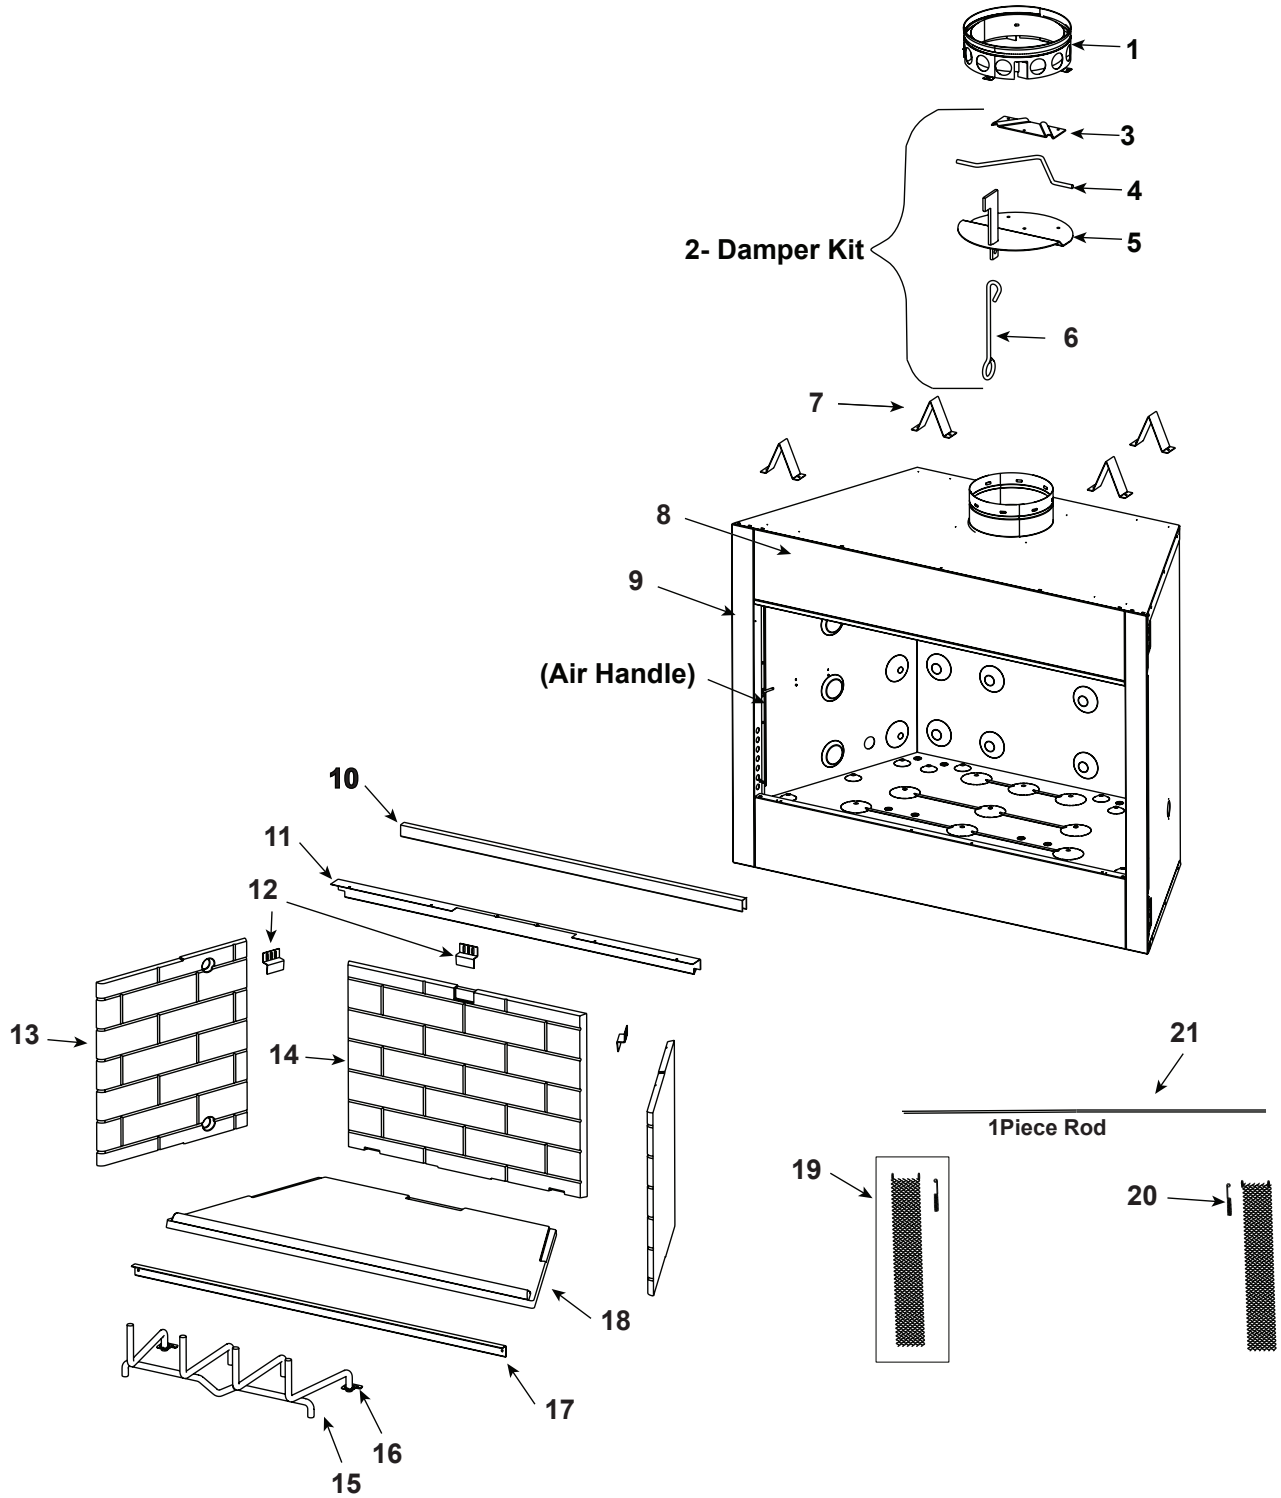

Service Parts

BE36

Royalton Woodburning Fireplace

Beginning Manufacturing Date: N/A
Ending Manufacturing Date: Active

Part number list on following page.

Service Parts

BE36

Beginning Manufacturing Date: N/A
Ending Manufacturing Date: Active

ITEM	DESCRIPTION	COMMENTS	PART NUMBER
1	Starter Section Assembly		SRV22069
2	Damper Kit Repair		4044-029
3	**Damper Weight		SRV19785
4	Damper Rod		SRV28900
5	Damper Blade Assembly		SRV4044-030
6	Damper Control		SRV4044-152
	**If damper rod is in place and needs the damper blade order damper weight (SRV19785), screws (12460/40) & damper blade (SRV11835)		
	**Screws	Pkg of 40	12460/40
7	Top Standoff	Qty 4 req	SRV4044-111
8	Front Face (Top or Bottom)		SRV4044-124BK
9	Column (Right or Left)		SRV4044-104BK
10	Door Track (Used for Upper)		SRV15425TB
			SRV15425BK
11	Smoke Shield		SRV4044-131BK
12	Refractory Retainer	Qty 3 req	SRV11847
13	Side Refractory	Qty 2 req	SRV4044-220
14	Back Refractory		SRV4044-222
15	Grate		GR41
16	Grate Retainer	Qty 2 req	SRV4044-170
17	Hearth Retainer		SRV4044-128BK
18	Hearth Refractory		SRV4044-221
19	Firescreen Assembly	Qty 2 req	SRV4044-028
20	Firescreen Handle		SRV10002
21	Firescreen Rod	1 piece	SRV4044-175
	Door Pivot Clip	Qty 2 req	SRV31527
	Extended Smoke Shield Kit		SRV4044-179BK
			SRV4044-179TB
	Nailing Flange	Qty 4 req	SRV4044-161
	Smoke Baffle	Qty 2 req	SRV4044-116
	Strip Protector	Qty 2 req	SRV18320
	Installation Manual		4044-197
	Owner's Manual		4044-198
	Touch-Up Paint		71479