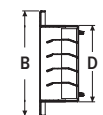

Unit Illustrated: MQZCVRB60NE2 Zero Clearance Direct Vent Linear Gas Fireplace (Natural Gas), MQROCK3 Multi-Colored Rock Set, ZCVRB60PL Porcelain Liners, shown as a Vented Chase with Optional VL60EG – Front Enclosure Grill.

SERENE 60 PRODUCT DIMENSIONS

- A 66 3/16"
- B 61 1/8"
- C 39 9/16"
- D 38 5/16"
- E 1/2"
- F 3/4"
- G 19 15/16"
- H 9 9/16"
- I 8 13/16"
- J 53 3/8"
- K 19 3/8"
- L 11 9/16"
- M 33 1/16"
- N 35 3/4"
- O 18 3/4"
- P 2 11/16"
- Q 3 3/16"

FIREPLACE DIMENSIONS

Width	Height	Depth
66 3/16"	39 9/16"	19 3/8"

FRAMING DIMENSIONS

Width	Height	Depth
67"	39 3/4"	19 1/4"

*dependent of finishing material used.

OPTIONAL WALL SURROUND

- A 64"
- B 1 1/2"
- C 1 1/2"
- D 23"
- E 3/4"

OPTIONAL SIDE GRILL – VL60EGS

- A 16 3/16"
- B 7 7/8"
- C 2 7/8"
- D 6 7/16"
- E 1/4"
- F 15 7/16"
- G 2 9/16"

OPTIONAL FRONT ENCLOSURE GRILL – VL60EG

SIDE VIEW

- A 61 3/4"
- B 4 7/8"
- C 60 1/2"
- D 3 1/2"