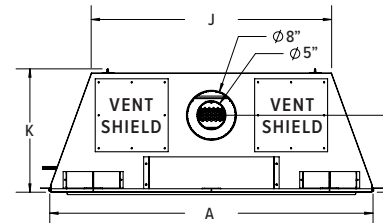

- A 66 3/16"
- B 61 1/8"
- C 39 9/16"
- D 38 5/16"
- E 1/2"
- F 3/4"
- G 19 15/16"
- H 9 9/16"
- I 8 13/16"
- J 53 3/8"
- K 19 3/8"
- L 11 9/16"
- M 33 1/16"
- N 35 3/4"
- O 18 3/4"
- P 2 11/16"
- Q 3 3/16"

TOP VIEW

FIREPLACE DIMENSIONS

Width	Height	Depth
66 3/16"	39 9/16"	19 3/8"

FRAMING DIMENSIONS

Width	Height	Depth
67"	39 3/4"	19 1/4"

*dependent of finishing material used.