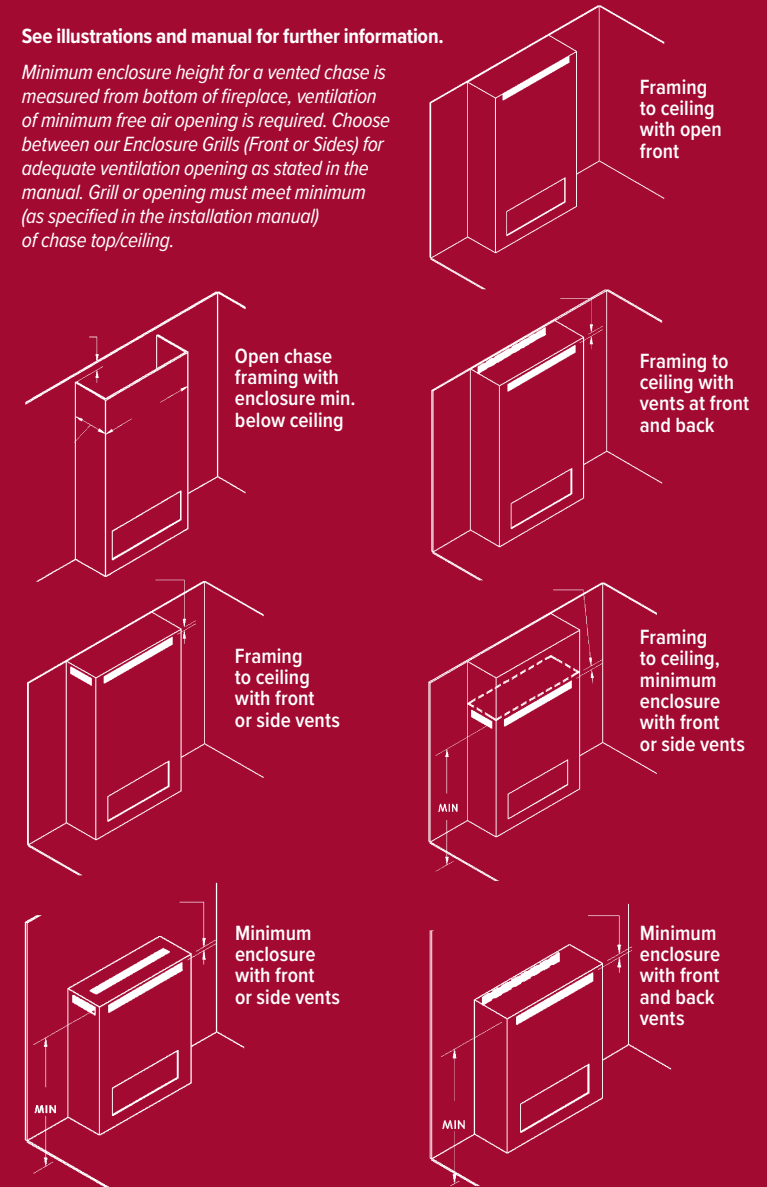

### FRAMING DIMENSIONS

Width	Height	Depth
67"	39 3/4"	19 1/4"

\*dependent of finishing material used.

## VENTED CHASE OPTION

The chase of the appliance may be vented to achieve Cool Touch Walls or reduced Mantel Clearances. The following options are available to vent the chase:

- The top of the chase can be left open.
- A grill can be installed on the front of the chase.
- If the chase bumps out into the room, side grills can be installed on each side of the chase.

See illustrations and manual for further information.

*Minimum enclosure height for a vented chase is measured from bottom of fireplace, ventilation of minimum free air opening is required. Choose between our Enclosure Grills (Front or Sides) for adequate ventilation opening as stated in the manual. Grill or opening must meet minimum (as specified in the installation manual) of chase top/ceiling.*