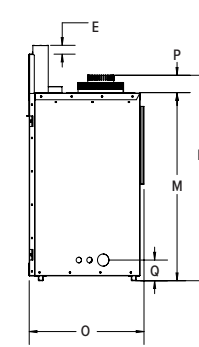

## SERENE 47 PRODUCT DIMENSIONS

FRONT VIEW

SIDE VIEW

- A 46 5/8"
- B 41 5/8"
- C 38 5/8"
- D 35 1/16"
- E 2 1/4"
- F 3/4"
- G 15 7/8"
- H 11"
- I 8 13/16"
- J 34 5/8"
- K 17 3/4"
- L 11 1/16"
- M 29 1/16"
- N 31 1/16"
- O 17 3/4"
- P 2 1/16"
- Q 3 3/16"