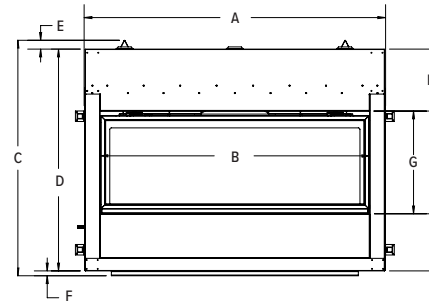

## SERENE 60 PRODUCT DIMENSIONS

FRONT VIEW

SIDE VIEW

- A 66 3/16"
- B 61 1/8"
- C 39 9/16"
- D 38 5/16"
- E 1/2"
- F 3/4"
- G 19 15/16"
- H 9 9/16"
- I 8 13/16"
- J 53 3/8"
- K 19 3/8"
- L 11 9/16"
- M 33 1/16"
- N 35 3/4"
- O 18 3/4"
- P 2 11/16"
- Q 3 3/16"