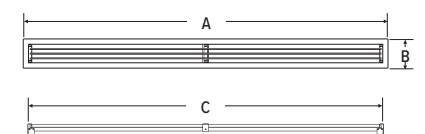

OPTIONAL FRONT ENCLOSURE GRILL - V46EG

FRONT VIEW

- A 47 13/16"
- B 3 13/16"
- C 46 9/16"
- D 2 1/2"
- E 1 9/16"