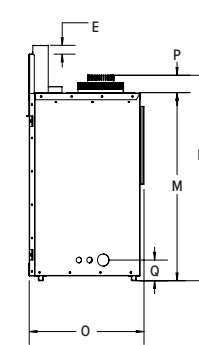

## SERENE 60 PRODUCT DIMENSIONS

FRONT VIEW

SIDE VIEW

- A 66 3/16"
- B 61 1/8"
- C 39 9/16"
- D 38 5/16"
- E 1/2"
- F 3/4"
- G 19 15/16"
- H 9 9/16"
- I 8 13/16"
- J 53 3/8"
- K 19 3/8"
- L 11 9/16"
- M 33 1/16"
- N 35 3/4"
- O 18 3/4"
- P 2 11/16"
- Q 3 3/16"