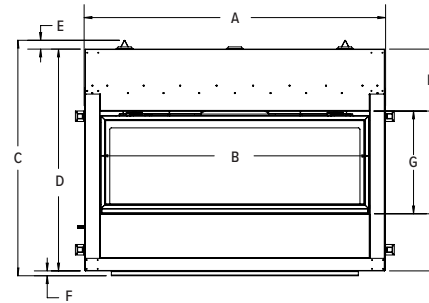

## SERENE 47 PRODUCT DIMENSIONS

FRONT VIEW

SIDE VIEW

- A 46 5/8"
- B 41 5/8"
- C 38 5/8"
- D 35 1/16"
- E 2 1/4"
- F 3/4"
- G 15 7/8"
- H 11"
- I 8 13/16"
- J 34 5/8"
- K 17 3/4"
- L 11 1/16"
- M 29 1/16"
- N 31 1/16"
- O 17 3/4"
- P 2 1/16"
- Q 3 3/16"