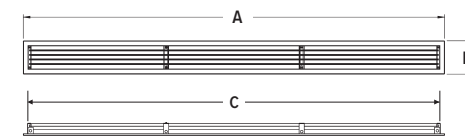

OPTIONAL FRONT ENCLOSURE GRILL – VL60EG

FRONT VIEW

- A 61 3/4"
- B 4 7/8"
- C 60 1/2"
- D 3 1/2"