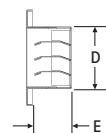

SERENE 47 PRODUCT DIMENSIONS

- A 46 5/8"
- B 41 5/8"
- C 38 5/8"
- D 35 1/16"
- E 2 1/4"
- F 3/4"
- G 15 7/8"
- H 11"
- I 8 13/16"
- J 34 5/8"
- K 17 3/4"
- L 11 1/16"
- M 29 1/16"
- N 31 1/16"
- O 17 3/4"
- P 2 1/16"
- Q 3 3/16"

FIREPLACE DIMENSIONS

Width	Height	Depth
46 5/8"	38 5/8"	17 3/4"

FRAMING DIMENSIONS

Width	Height	Depth
47"	38 3/4"	18 1/4"

*dependent of finishing material used.

OPTIONAL WALL SURROUND

- A 44 5/8"
- B 1 1/2"
- C 1 1/2"
- D 17 3/4"
- E 1"
- F 1 3/4"

OPTIONAL SIDE GRILL - VL60EGS

- A 16 3/16"
- B 7 7/8"
- C 6 7/16"
- D 1/4"
- E 15 7/16"
- F 2 9/16"

OPTIONAL FRONT ENCLOSURE GRILL - V46EG

SIDE VIEW

- A 47 13/16"
- B 3 13/16"
- C 46 9/16"
- D 2 1/2"
- E 1 9/16"