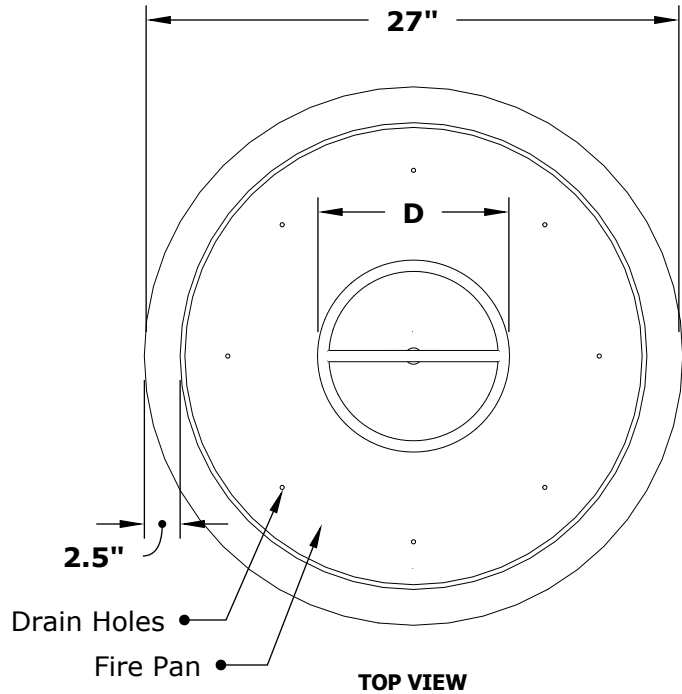

SEDONA FIRE BOWL - WOOD GRAIN

BTU Output: 45,000

ISOMETRIC VIEW

TOP VIEW

RIGHT SIDE VIEW

FRONT SIDE VIEW

Fire Bowl Material: GFRC Concrete
Finish: Wood Grain
Pan Material: 304 Stainless Steel
Burner Material: 304 Stainless Steel

Standard 2" Depth on all pans

12V ELECTRONIC IGNITION
ANSI Z21.97-(2017) / CSA 2.41-(2017)

Includes: Pan, Burner, Whistle Free Hose, Black Lava Rock.