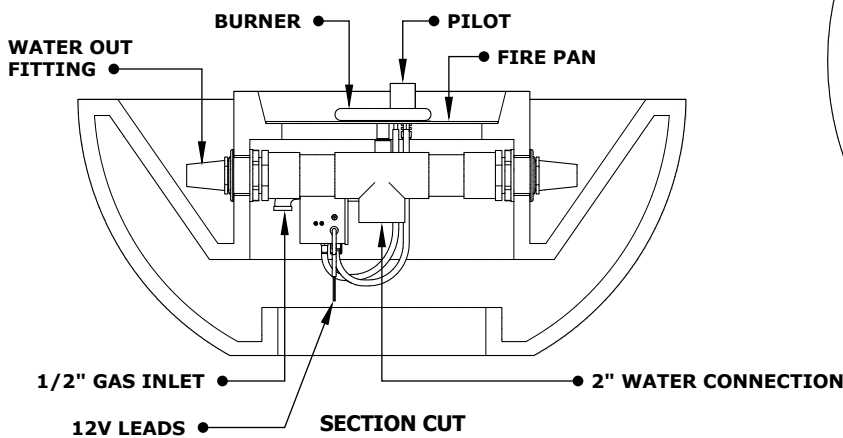

**SEDONA FIRE AND WATER BOWL - 360° SPILL**  
**OPT-38FW360, OPT-38FW360E12V**

**ISOMETRIC VIEW**

**TOP VIEW**

**FRONT SIDE VIEW**

**BOTTOM VIEW**

Fire Bowl Material: GFRC Concrete  
 Pan Material: 304 Stainless Steel  
 Burner Material: 304 Stainless Steel

**12V Ignition Unit Includes:** Pan, Burner, Gas Orifice, Gas Hoses,  
 12v Electronic Valve, Pilot Igniter, 12V Transformer

**12V ELECTRONIC IGNITION CERTIFICATION**  
 ANSI Z21.97-(2017) / CSA 2.41-(2017)