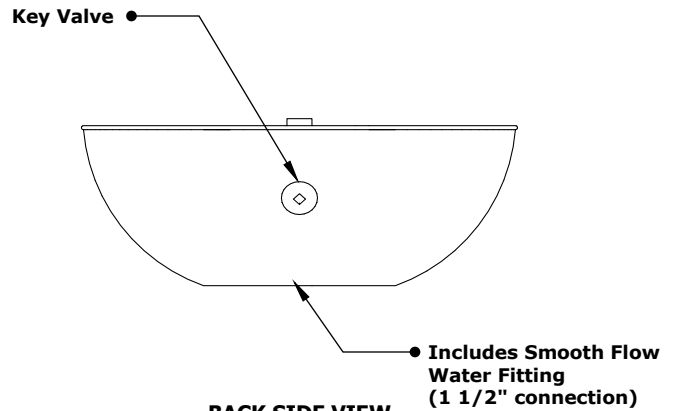

SEDONA COPPER FIRE & WATER BOWL

OPT-27RCPRFW
OPT-27RCPRFWE12V

ISOMETRIC VIEW

TOP VIEW

RIGHT SIDE VIEW

BACK SIDE VIEW

Fire Bowl Material: Copper
Pan Material: 304 Stainless Steel
Burner Material: 304 Stainless Steel
Standard 2" Depth on all pans
110V ELECTRONIC IGNITION
ANSI Z21.97-(2017) / CSA 2.41-(2017)

Match Lit Unit Includes: Pan, Burner, Gas Orifice, Gas Hoses, Key Valve, Key,
110v Ignition Unit Includes: Pan, Burner, Gas Orifice, Gas Hoses, Key Valve, Key, Plug & Play Electronic Valve, Pilot Igniter.