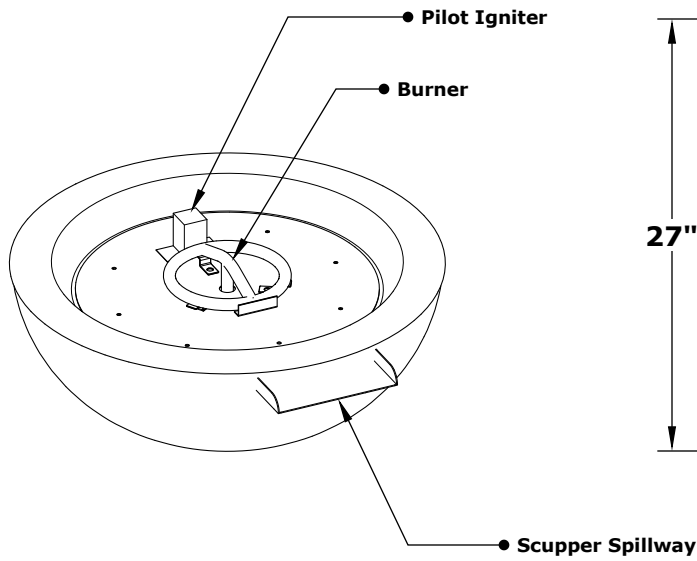

SEDONA COPPER FIRE & WATER BOWL

OPT-27RCPRFW
OPT-27RCPRFWE12V

ISOMETRIC VIEW

TOP VIEW

RIGHT SIDE VIEW

BACK SIDE VIEW

Fire Bowl Material: Copper
Pan Material: 304 Stainless Steel
Burner Material: 304 Stainless Steel
Standard 2" Depth on all pans
110V ELECTRONIC IGNITION
ANSI Z21.97-(2017) / CSA 2.41-(2017)

Match Lit Unit Includes: Pan, Burner, Gas Orifice, Gas Hoses, Key Valve, Key,
110v Ignition Unit Includes: Pan, Burner, Gas Orifice, Gas Hoses, Key Valve, Key, Plug & Play Electronic Valve, Pilot Igniter.