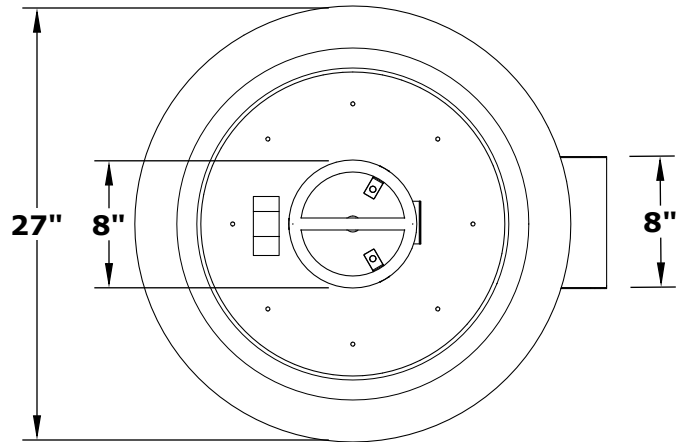

SEDONA COPPER FIRE & WATER BOWL

OPT-27RCPRFW
OPT-27RCPRFWE12V

ISOMETRIC VIEW

TOP VIEW

RIGHT SIDE VIEW

BACK SIDE VIEW

Fire Bowl Material: Copper
Pan Material: 304 Stainless Steel
Burner Material: 304 Stainless Steel
Standard 2" Depth on all pans
110V ELECTRONIC IGNITION
ANSI Z21.97-(2017) / CSA 2.41-(2017)

Match Lit Unit Includes: Pan, Burner, Gas Orifice, Gas Hoses, Key Valve, Key,
110v Ignition Unit Includes: Pan, Burner, Gas Orifice, Gas Hoses, Key Valve, Key, Plug & Play Electronic Valve, Pilot Igniter.