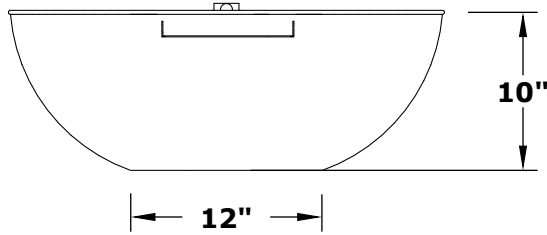

SEDONA COPPER FIRE & WATER BOWL

OPT-27RCPRFW
OPT-27RCPRFWE12V

ISOMETRIC VIEW

TOP VIEW

RIGHT SIDE VIEW

BACK SIDE VIEW

Fire Bowl Material: Copper
Pan Material: 304 Stainless Steel
Burner Material: 304 Stainless Steel
Standard 2" Depth on all pans
110V ELECTRONIC IGNITION
ANSI Z21.97-(2017) / CSA 2.41-(2017)