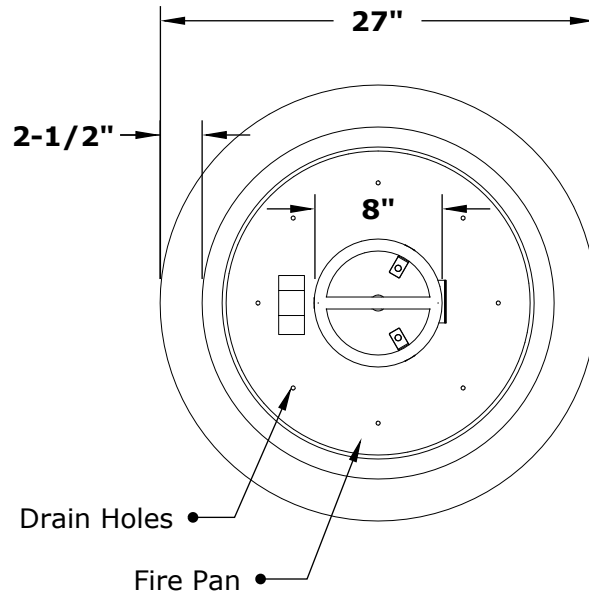

SEDONA FIRE BOWL - COPPER
OPT-27RCPRFO - Match Lit Ignition
OPT-27RCPRFOE12V - 12V Electronic Ignition

ISOMETRIC VIEW

TOP VIEW

FRONT SIDE VIEW

UNDERSIDE VIEW

Bowl Material: Copper
 Bowl Finish: Hammered Copper, Patina Finish
 Pan Material: Aluminum
 Burner Material: 304 Stainless Steel

Match Lit Unit Includes: Pan, Burner, Gas Orifice, SS Whistle Free Hose (1/2")

12V Ignition Unit Includes: Pan, Burner, Gas Orifice, SS Whistle Free Hose (1/2"), Electronic Valve, Pilot Igniter.

12V ELECTRONIC IGNITION CERTIFICATION
 ANSI Z21.97-(2017) / CSA 2.41-(2017)