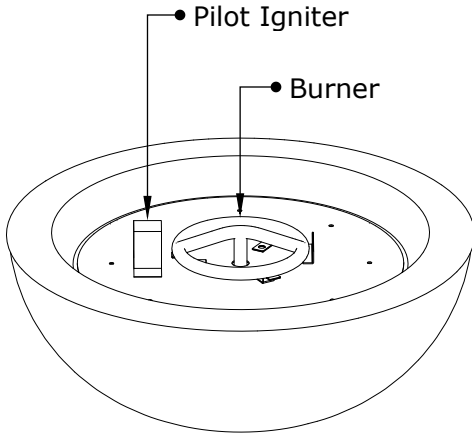

SEDONA FIRE BOWL - COPPER
OPT-27RCPRFO - Match Lit Ignition
OPT-27RCPRFOE12V - 12V Electronic Ignition

ISOMETRIC VIEW

TOP VIEW

FRONT SIDE VIEW

UNDERSIDE VIEW

Bowl Material: Copper
 Bowl Finish: Hammered Copper, Patina Finish
 Pan Material: Aluminum
 Burner Material: 304 Stainless Steel

Match Lit Unit Includes: Pan, Burner, Gas Orifice, SS Whistle Free Hose (1/2")

12V Ignition Unit Includes: Pan, Burner, Gas Orifice, SS Whistle Free Hose (1/2"), Electronic Valve, Pilot Igniter.

12V ELECTRONIC IGNITION CERTIFICATION
 ANSI Z21.97-(2017) / CSA 2.41-(2017)