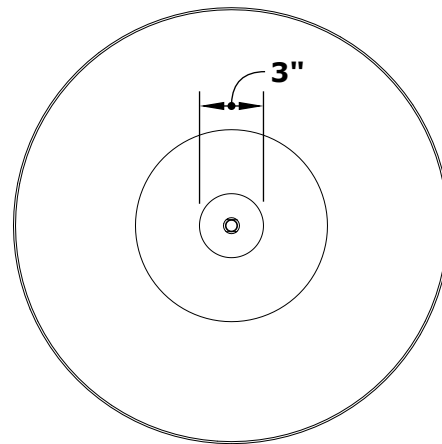

SEDONA FIRE BOWL - COPPER
OPT-27RCPRFO - Match Lit Ignition
OPT-27RCPRFOE12V - 12V Electronic Ignition

ISOMETRIC VIEW

TOP VIEW

FRONT SIDE VIEW

UNDERSIDE VIEW

Bowl Material: Copper
 Bowl Finish: Hammered Copper, Patina Finish
 Pan Material: Aluminum
 Burner Material: 304 Stainless Steel