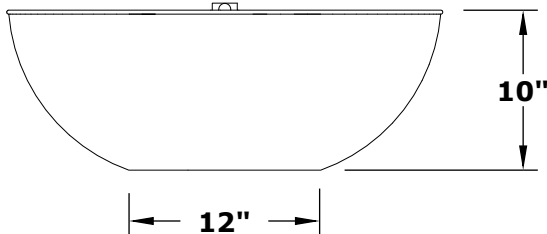

SEDONA FIRE BOWL - COPPER
OPT-27RCPRFO - Match Lit Ignition
OPT-27RCPRFOE12V - 12V Electronic Ignition

ISOMETRIC VIEW

TOP VIEW

FRONT SIDE VIEW

UNDERSIDE VIEW

Bowl Material: Copper
 Bowl Finish: Hammered Copper, Patina Finish
 Pan Material: Aluminum
 Burner Material: 304 Stainless Steel