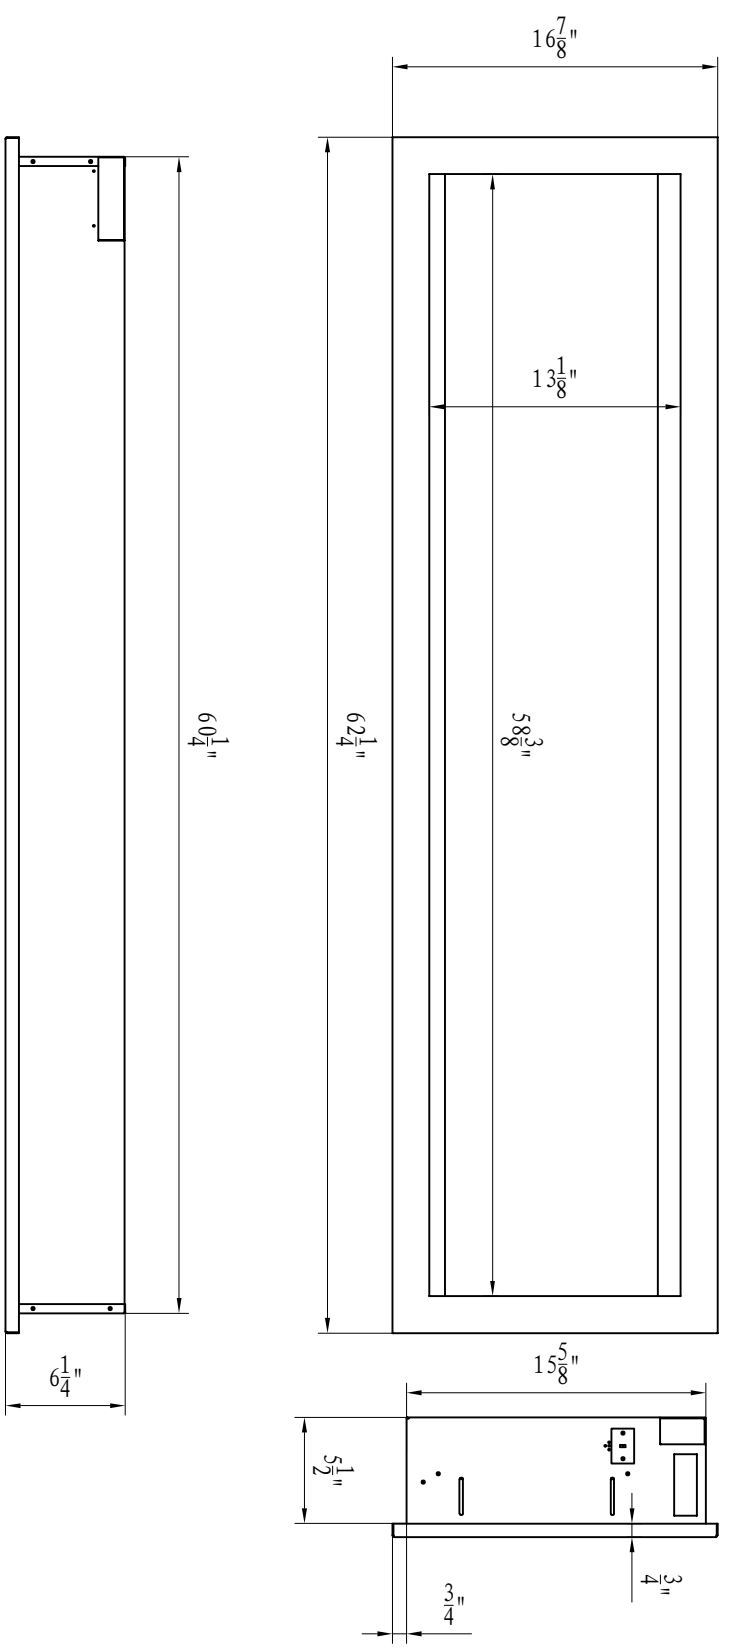

TECHNICAL SPECIFICATIONS

VOLTS	120 V	
AMPS	12.5 A	
WATTS	1465 watts	
HEATER	HIGH	1465 watts
	LOW	750 watts
FLAME AND TRAY	FLAME AND TRAY	22.5 watts
	LAMPS	3.2 watts
TOTAL WATTS	FLAME AND TRAY	25.7 watts
	LAMPS	3.2 watts
ROTOR MOTOR	1 at 2.9 watts	
HEIGHT, W/DTH, DEPTH	15 5/8" x 60 1/4" x 5 1/2"	
GLASS VIEWING OPENING	13 1/8" x 58 3/8"	
SURROUND SIZE	16 7/8" x 62 1/4"	
SHIPPING SIZE (H, W, D)	19 3/4" x 67 1/8" x 9"	
SHIPPING WEIGHT	95 Lbs	
GLASS FRONT	UNIT	74.74 Lbs
	GLASS FRONT	Included
PLUG LOCATION	Left Side	
CORD LENGTH	76"	
APPROX. HEATING AREA	400 sq ft	

Auranti
SYMMETRY

SERIES	MODEL	REV.
SYMMETRY-3	SYM-60	1
SCALE 1"=1'-0"	DATE: 03.01.22	SHEET 1 OF 1