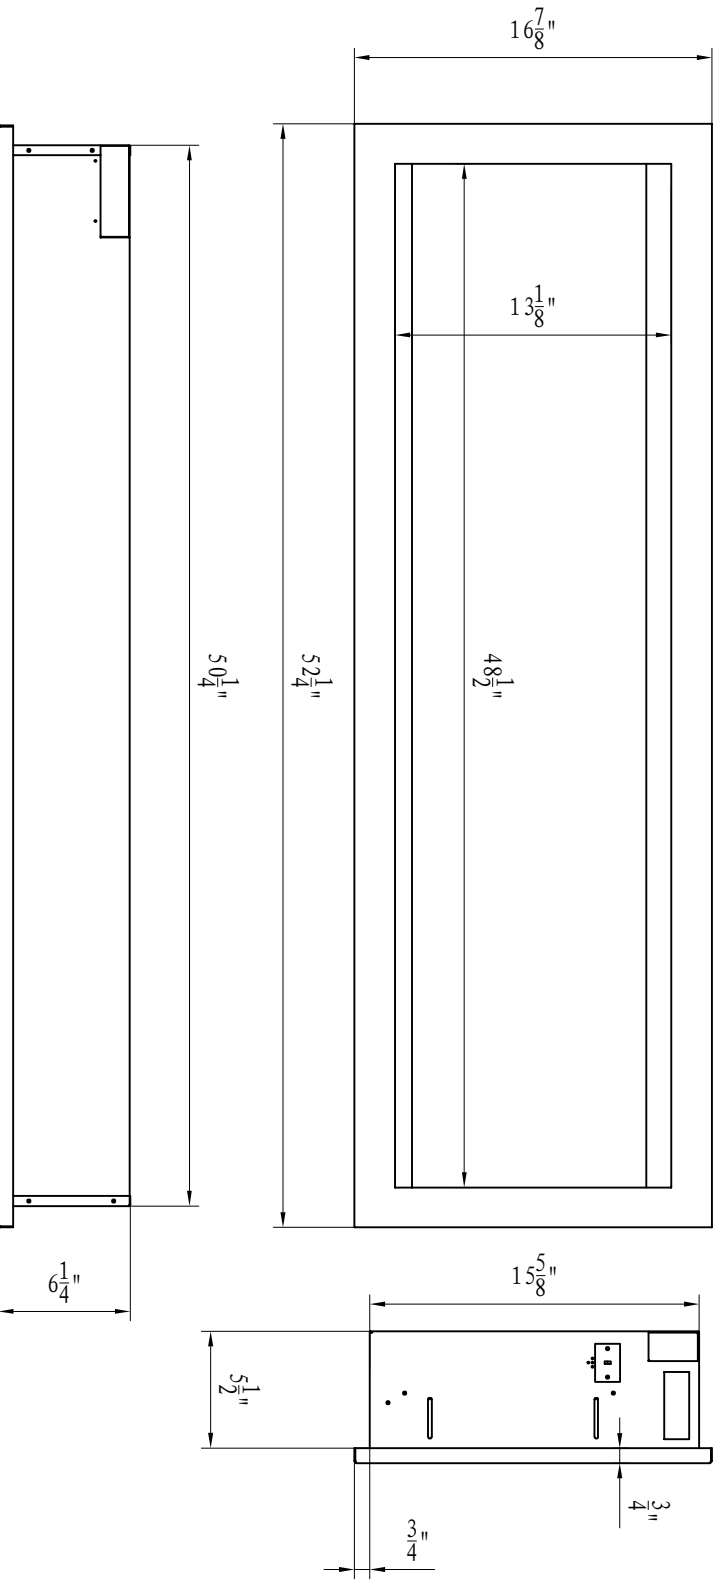

TECHNICAL SPECIFICATIONS

VOLTS	120 V
AMPS	12.5 A
WATTS	1465 watts
HEATER	HIGH 1465 watts LOW 750 watts
FLAME AND TRAY	21 watts
LAMPS	3.5 watts
TOTAL WATTS	24.5 watts
ROTOR MOTOR	1 at 2.9 watts
HEIGHT, WIDTH, DEPTH	15 5/8" x 50 1/4" x 5 1/2"
GLASS VIEWING OPENING	13 1/8" x 48 1/2"
SURROUND SIZE	16 7/8" x 52 1/4"
SHIPPING SIZE (H,W,D)	19 3/4" x 57 1/8" x 9"
SHIPPING WEIGHT	81.50 Lbs
UNIT	64.37Lbs
GLASS FRONT	Included
PLUG LOCATION	Left Side
CORD LENGTH	76"
APPROX. HEATING AREA	400 sq ft

*Amariti*  
SYMMETRY

SERIES	MODEL	REV.
SYMMETRY-3	SYM-50	1
SCALE 1"=1'-0"	DATE: 03.01.22	SHEET 1 OF 1