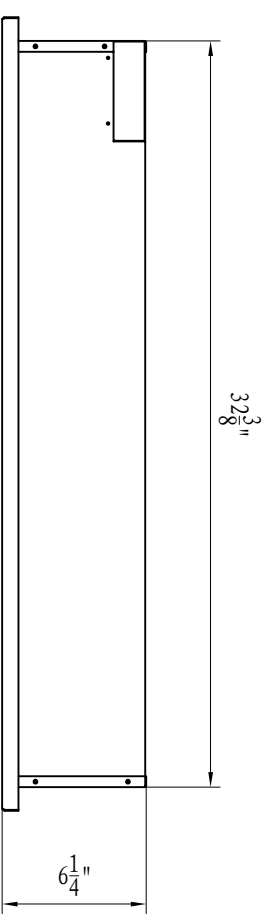

TECHNICAL SPECIFICATIONS

VOLTS	120 V	
AMPS	12.5A	
WATTS	1465 watts	
HEATER	HIGH	1465 watts
	LOW	750 watts
FLAME AND TRAY	14.2 watts	
LAMPS	1.5 watts	
TOTAL WATTS	15.7 watts	
ROTOR MOTOR	1 at 2.9 watts	
HEIGHT, WIDTH, DEPTH	15 5/8" x 32 3/8" x 5 1/2"	
GLASS VIEWING OPENING	13 1/8" x 30 5/8"	
SURROUND SIZE	16 7/8" x 34 1/2"	
SHIPPING SIZE(H,W,D)	19 3/4" x 39 5/8" x 9"	
SHIPPING WEIGHT	57 Lbs	
UNIT	46.08 Lbs	
GLASS FRONT	Included	
PLUG LOCATION	Left Side	
CORD LENGTH	76"	
APPROX. HEATING AREA	400 sq ft	

Symmetry
SYMMETRY

SERIES	MODEL	REV.
SYMMETRY-3	SYM-34	1
SCALE 1"=1'-0"	DATE: 03.01.22	SHEET 1 OF 1