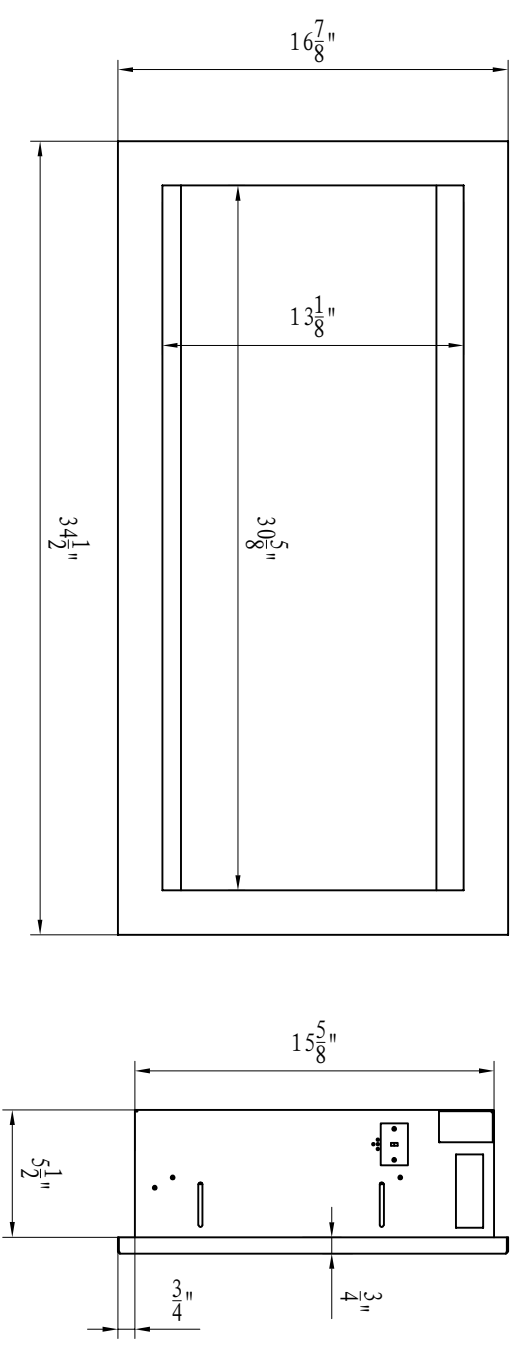

TECHNICAL SPECIFICATIONS

VOLTS	120 V	
AMPS	12.5A	
WATTS	1465 watts	
HEATER	HIGH	1465 watts
	LOW	750 watts
FLAME AND TRAY	14.2 watts	
LAMPS	1.5 watts	
TOTAL WATTS	15.7 watts	
ROTOR MOTOR	1 at 2.9 watts	
HEIGHT, WIDTH, DEPTH	15 5/8" x 32 3/8" x 5 1/2"	
GLASS VIEWING OPENING	13 1/8" x 30 5/8"	
SURROUND SIZE	16 7/8" x 34 1/2"	
SHIPPING SIZE(H,W,D)	19 3/4" x 39 5/8" x 9"	
SHIPPING WEIGHT	57 Lbs	
UNIT	46.08 Lbs	
GLASS FRONT	Included	
PLUG LOCATION	Left Side	
CORD LENGTH	76"	
APPROX. HEATING AREA	400 sq ft	

Symmetry
SYMMETRY

SERIES	MODEL	REV.
SYMMETRY-3	SYM-34	1
SCALE 1"=1'-0"	DATE: 03.01.22	SHEET 1 OF 1