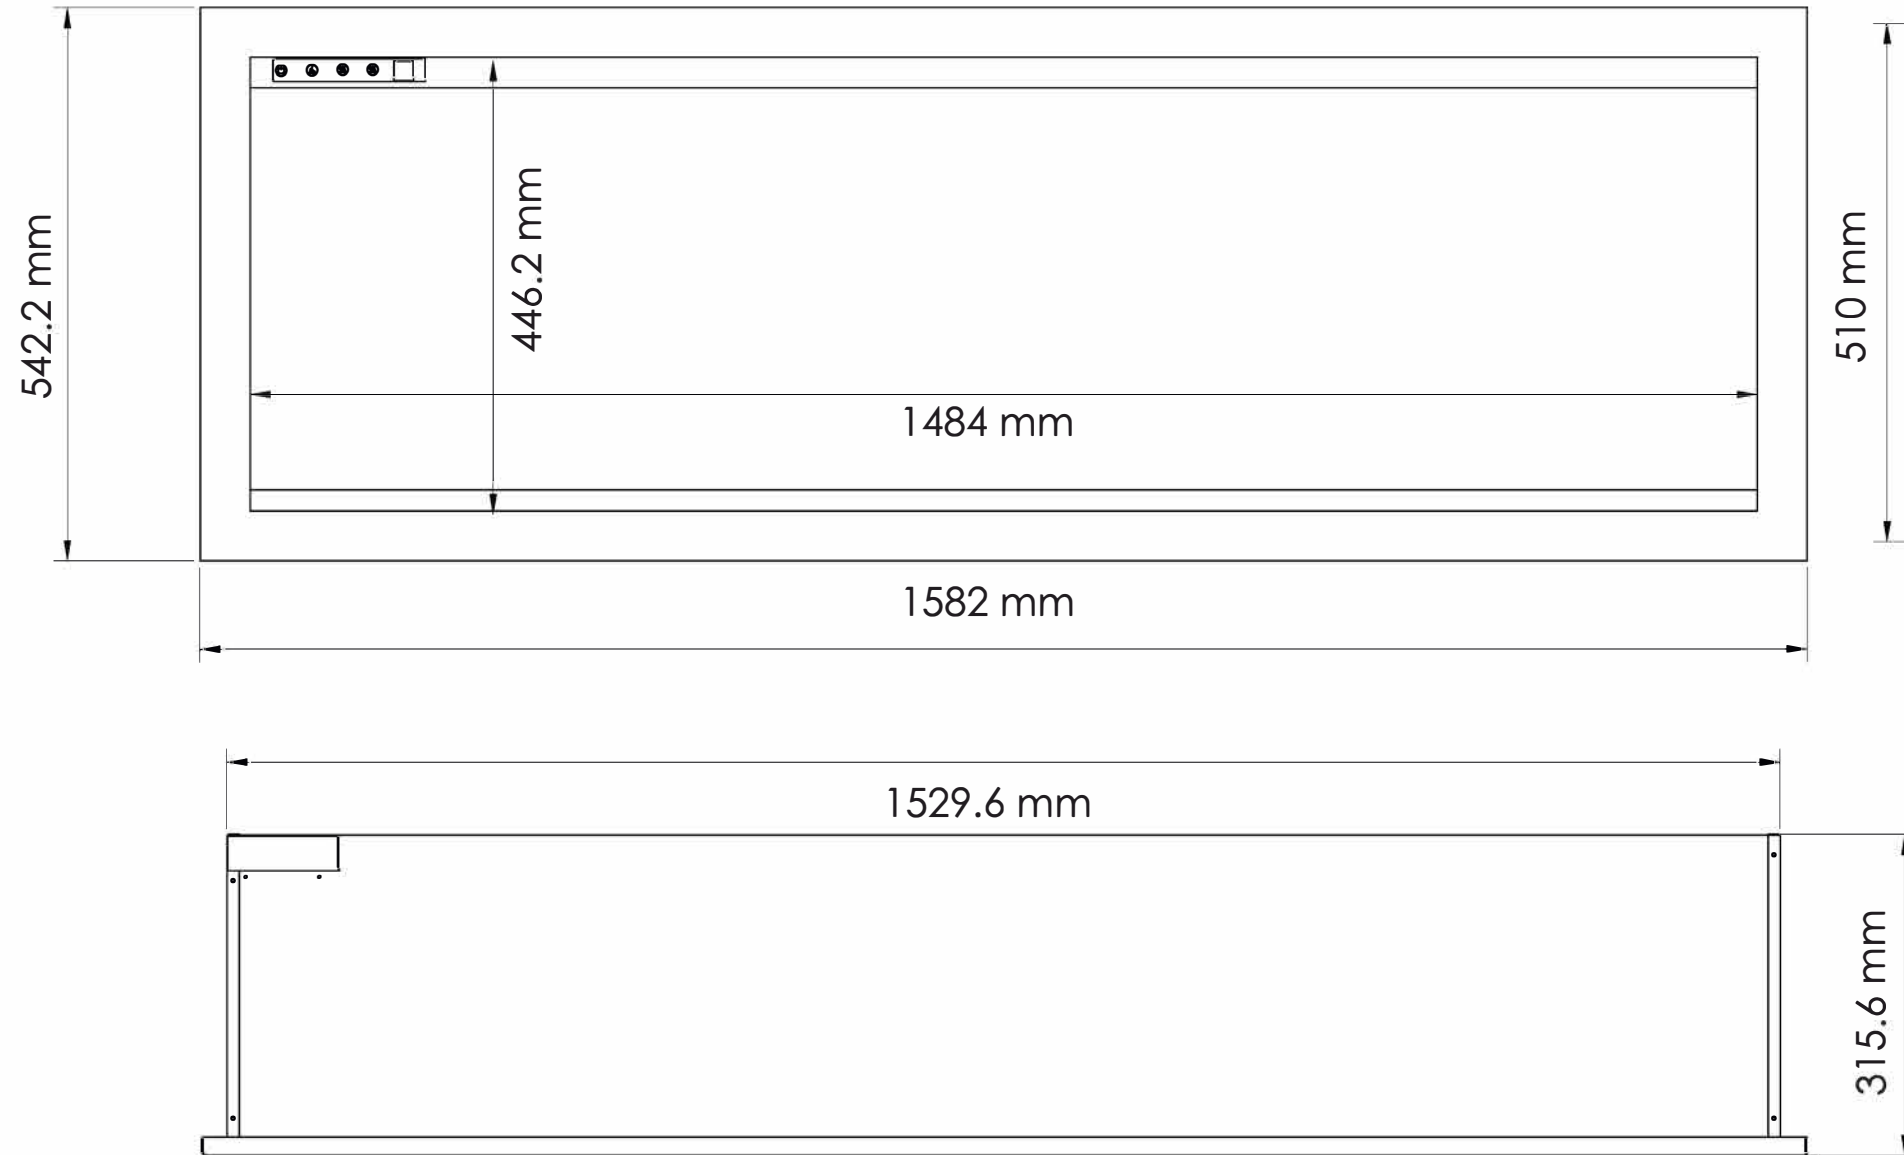

TECHNICAL SPECIFICATIONS		
VOLTS	120	
AMPS	12.5	
WATTS	1465	
HEATER	HIGH	1465 watts
	LOW	600 watts
NO HEATER	46 watts max	
LAMPS	QUANTITY	LED
	WATTS	
	TOTAL WATTS	22 watts
ROTOR MOTOR	1 at 5 watts	
HEIGHT, WIDTH, DEPTH	20 1/8 x 60 1/4 x 11 3/4	
GLASS VIEWING OPENING	17 5/8 x 58 3/8	
SURROUND SIZE	21 3/4 x 62 1/4	
SHIPPING SIZE	23 3/4 x 66 1/2 x 16	
SHIPPING WEIGHT		129.32 lbs
	UNIT	108.60 lbs
	STEEL FRONT	Included
PLUG LOCATION	Left Side	
CORD LENGTH	76"	
APPROX. HEATING AREA	400 sq ft	

Amantii
SYMMETRY

SERIES SYMMETRY	MODEL SYM-60-XT		REV 1
SCALE 1" = 1'-0"	DATE: 10/15/2018		SHEET 1 OF 1

TECHNICAL SPECIFICATIONS		
VOLTS	120	
AMPS	12.5	
WATTS	1465	
HEATER	HIGH	1465 watts
	LOW	600 watts
NO HEATER	46 watts max	
LAMPS	QUANTITY	LED
	WATTS	
	TOTAL WATTS	22 watts
ROTOR MOTOR	1 at 5 watts	
HEIGHT, WIDTH, DEPTH	51 x 153 x 29.7 cm	
GLASS VIEWING OPENING	44.6 x 148.4 cm	
SURROUND SIZE	54.2 x 158.2 cm	
SHIPPING SIZE	40.6 x 168.5 x 60 cm	
SHIPPING WEIGHT		58.66 kg
	UNIT	49.26 kg
GLASS FRONT	Included	
PLUG LOCATION	Left Side	
CORD LENGTH	193 cm	
APPROX. HEATING AREA	37 sqm	

Amantii
SYMMETRY

SERIES SYMMETRY	MODEL SYM-60-XT		REV 1
SCALE 1:12	DATE: 10/15/2018		SHEET 1 OF 1