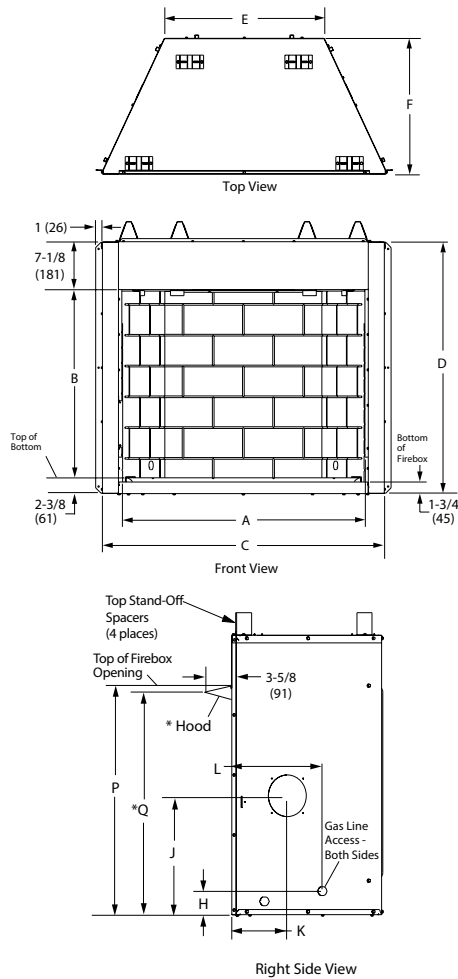

STANDARD FEATURES

- ◆ Available in 32", 36" and 42" models
- ◆ 28" tall and full width refractory opening on all models
- ◆ Low to the floor masonry design for a cleaner, more traditional look
- ◆ Realistic refractory brick liner available in stacked or herringbone pattern
- ◆ Mesh draw screens for a more realistic appearance
- ◆ Radiant smooth-faced design with durable black powder-coat finish
- ◆ Includes required heat deflection hood
- ◆ Select from a variety of compatible vent-free log sets and controls (sold separately)
- ◆ Optional outside air kit available
- ◆ Limited Lifetime Warranty

Chestnut Hill

Chestnut Hill HD

Bison Mountain

Western Timber

Rich Oak

APPLIANCE SPECIFICATIONS

	ORION LR 32	ORION LR 36	ORION LR 42
A	33"	36"	42"
B	27-7/8"	27-7/8"	27-7/8"
C	37-3/4"	41-3/4"	47-3/4"
D	37-1/4"	37-1/4"	37-1/4"
E	19-1/2"	23-1/2"	29-1/2"
F	20"	20"	20"
G	3"	3"	3"
H	3-3/16"	3-3/16"	3-3/16"
J	15-7/8"	15-7/8"	15-7/8"
K	7-1/2"	7-1/2"	7-1/2"
L	12"	12"	12"
M	1-3/8"	1-3/8"	1-3/8"
N	5-1/2"	5-1/2"	5-1/2"
P	30-3/8"	30-3/8"	30-3/8"
Q	29-5/8"	29-5/8"	29-5/8"

FLAT WALL FRAMING SPECIFICATIONS

	ORION LR 32	ORION LR 36	ORION LR 42
A	38-1/4"	42-1/4"	48-1/4"
B	40-1/4"	40-1/4"	40-1/4"
C	20-1/2"	20-1/2"	20-1/2"

INTERIOR FIREBOX DIMENSIONS*

	ORION LR 32	ORION LR 36	ORION LR 42
FRONT WIDTH	31"	35"	41"
REAR WIDTH	19-1/4"	23-1/4"	29-1/4"
DEPTH	17-3/8"	17-3/8"	17-3/8"
HEIGHT	24"	24"	24"