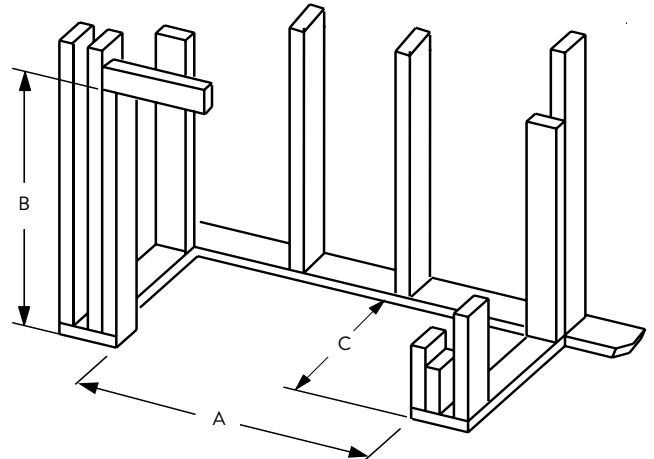

Chestnut Hill

Chestnut Hill HD

Bison Mountain

Western Timber

Rich Oak

APPLIANCE SPECIFICATIONS

	ORION LR 32	ORION LR 36	ORION LR 42
A	33"	36"	42"
B	27-7/8"	27-7/8"	27-7/8"
C	37-3/4"	41-3/4"	47-3/4"
D	37-1/4"	37-1/4"	37-1/4"
E	19-1/2"	23-1/2"	29-1/2"
F	20"	20"	20"
G	3"	3"	3"
H	3-3/16"	3-3/16"	3-3/16"
J	15-7/8"	15-7/8"	15-7/8"
K	7-1/2"	7-1/2"	7-1/2"
L	12"	12"	12"
M	1-3/8"	1-3/8"	1-3/8"
N	5-1/2"	5-1/2"	5-1/2"
P	30-3/8"	30-3/8"	30-3/8"
Q	29-5/8"	29-5/8"	29-5/8"

FLAT WALL FRAMING SPECIFICATIONS

	ORION LR 32	ORION LR 36	ORION LR 42
A	38-1/4"	42-1/4"	48-1/4"
B	40-1/4"	40-1/4"	40-1/4"
C	20-1/2"	20-1/2"	20-1/2"

INTERIOR FIREBOX DIMENSIONS*

	ORION LR 32	ORION LR 36	ORION LR 42
FRONT WIDTH	31"	35"	41"
REAR WIDTH	19-1/4"	23-1/4"	29-1/4"
DEPTH	17-3/8"	17-3/8"	17-3/8"
HEIGHT	24"	24"	24"