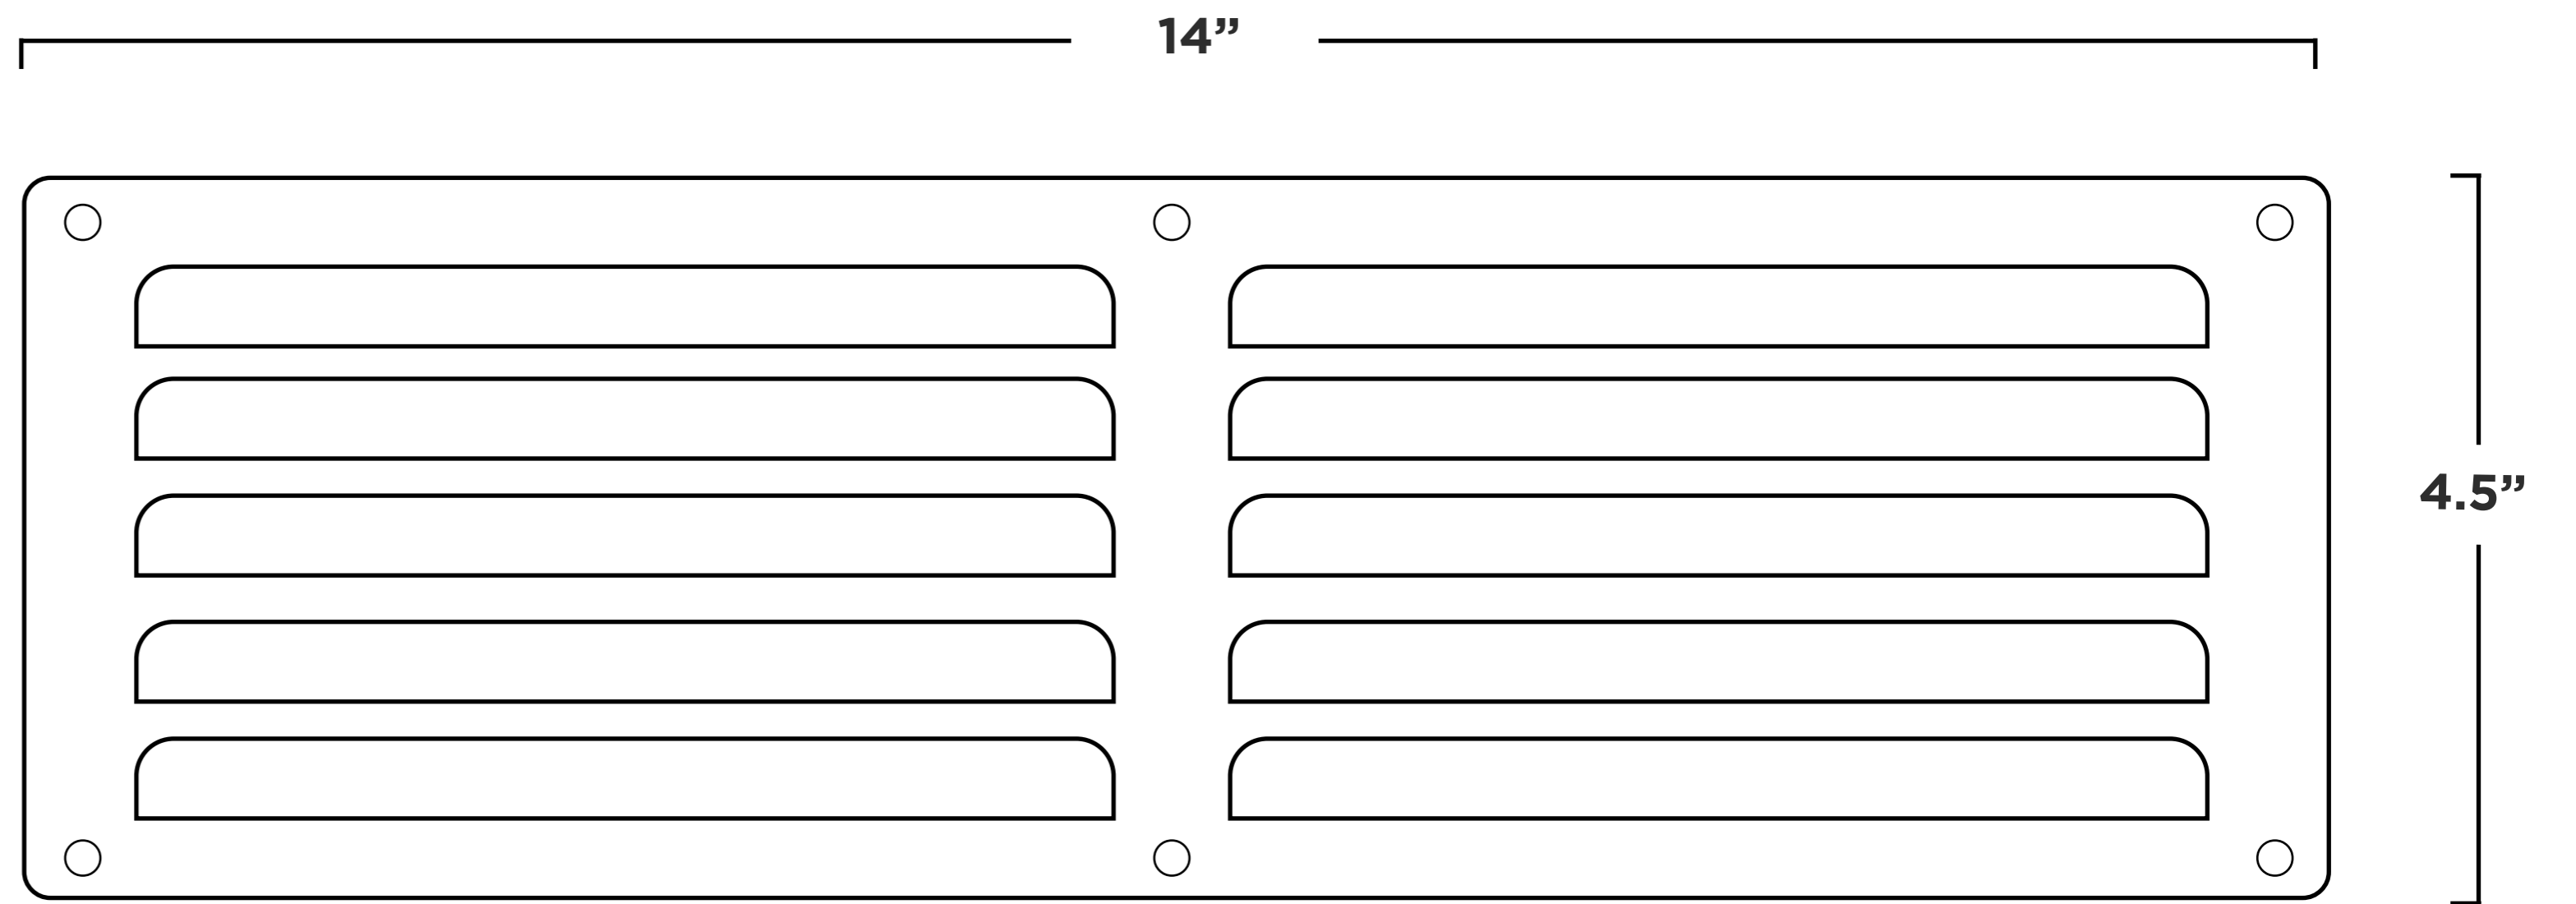

SUMMERSET

PROFESSIONAL GRILLS

ISLAND VENT

Model	SSIV-1
Cutout Dimensions **	12.5"W x 3.25"H x N/A D
Actual Dimensions	14"W x 4.5"H x N/A D

NOTES