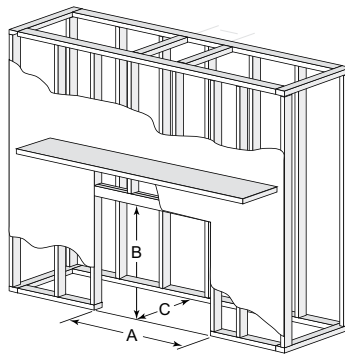

Venting

- B-Vent: 6" B-vent pipe

Dimensions

| Model | A | B | C |
|----------|--------|--------|------------|
| RBV4236I | 41 in. | 36 in. | 23-3/4 in. |
| RBV4842I | 47 in. | 42 in. | 29-3/4 in. |

Dimensions

| Model | A Rough Opening (Width) | B Rough Opening (Height) | C Rough Opening (Depth) |
|----------|-------------------------------|--------------------------------|-------------------------------|
| RBV4236I | 42 in. | 39-3/4 in. | 22 in. |
| RBV4842I | 48 in. | 39-3/4 in. | 22 in. |

Clearances

| Model | A | B | C |
|----------|--------|------------|--------|
| RBV4236I | 42 in. | 48 in. | 22 in. |
| RBV4842I | 48 in. | 51-1/4 in. | 22 in. |

The rough framing dimensions shown represent the distance from stud to stud only and do not take into consideration the addition of drywall. Please refer to installation instructions for complete specifications and drawings when installing this product. Go to www.majesticproducts.com to download.