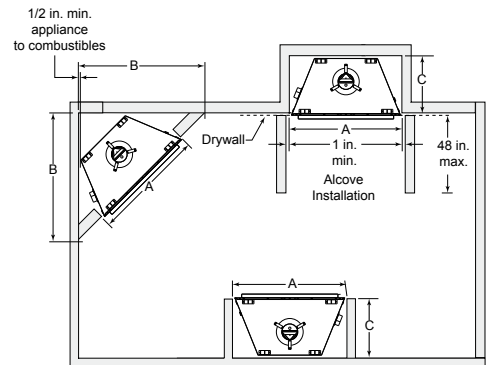

Venting

- B-Vent: 6" B-vent pipe

Dimensions

| Model | A | B | C |
|----------|--------|--------|------------|
| RBV4236I | 41 in. | 36 in. | 23-3/4 in. |
| RBV4842I | 47 in. | 42 in. | 29-3/4 in. |

Dimensions

| Model | A Rough Opening (Width) | B Rough Opening (Height) | C Rough Opening (Depth) |
|----------|-------------------------------|--------------------------------|-------------------------------|
| RBV4236I | 42 in. | 39-3/4 in. | 22 in. |
| RBV4842I | 48 in. | 39-3/4 in. | 22 in. |

Clearances

| Model | A | B | C |
|----------|--------|------------|--------|
| RBV4236I | 42 in. | 48 in. | 22 in. |
| RBV4842I | 48 in. | 51-1/4 in. | 22 in. |

The rough framing dimensions shown represent the distance from stud to stud only and do not take into consideration the addition of drywall. Please refer to installation instructions for complete specifications and drawings when installing this product. Go to www.majesticproducts.com to download.