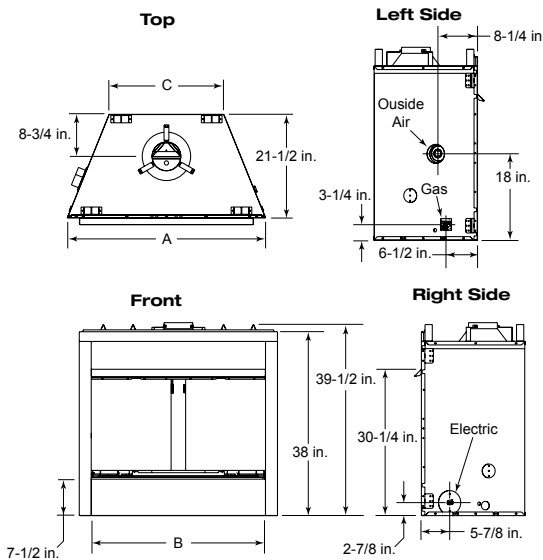

Venting

- B-Vent: 6" B-vent pipe

Dimensions

| Model | A | B | C |
|----------|--------|--------|------------|
| RBV4236I | 41 in. | 36 in. | 23-3/4 in. |
| RBV4842I | 47 in. | 42 in. | 29-3/4 in. |

Dimensions

| Model | A Rough Opening (Width) | B Rough Opening (Height) | C Rough Opening (Depth) |
|----------|-------------------------------|--------------------------------|-------------------------------|
| RBV4236I | 42 in. | 39-3/4 in. | 22 in. |
| RBV4842I | 48 in. | 39-3/4 in. | 22 in. |

Clearances

| Model | A | B | C |
|----------|--------|------------|--------|
| RBV4236I | 42 in. | 48 in. | 22 in. |
| RBV4842I | 48 in. | 51-1/4 in. | 22 in. |

The rough framing dimensions shown represent the distance from stud to stud only and do not take into consideration the addition of drywall. Please refer to installation instructions for complete specifications and drawings when installing this product. Go to www.majesticproducts.com to download.