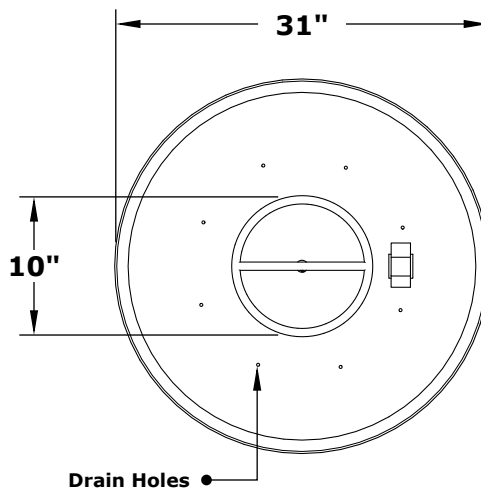

REMI FIRE BOWL - COPPER

Hammered Copper

ISOMETRIC VIEW

TOP VIEW

RIGHT SIDE VIEW

FRONT SIDE VIEW

PART NUMBER	A	B	C	BTU
OPT-31RCFO	31"	13"	11"	45,000
OPT-31RCFOE12V	31"	13"	11"	45,000

Bowl Material: Hammered Copper
 Pan Material: 304 Stainless Steel
 Burner Material: 304 Stainless Steel
 Standard 2" Depth on all pans