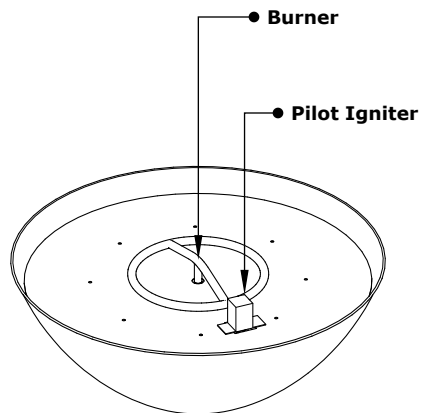

REMI FIRE BOWL - COPPER

Hammered Copper

ISOMETRIC VIEW

TOP VIEW

RIGHT SIDE VIEW

FRONT SIDE VIEW

PART NUMBER	A	B	C	BTU
OPT-31RCFO	31"	13"	11"	45,000
OPT-31RCFOE12V	31"	13"	11"	45,000

Bowl Material: Hammered Copper
 Pan Material: 304 Stainless Steel
 Burner Material: 304 Stainless Steel
 Standard 2" Depth on all pans