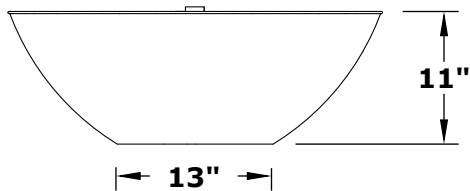

REMI FIRE BOWL - COPPER

Hammered Copper

ISOMETRIC VIEW

TOP VIEW

RIGHT SIDE VIEW

FRONT SIDE VIEW

PART NUMBER	A	B	C	BTU
OPT-31RCFO	31"	13"	11"	45,000
OPT-31RCFOE12V	31"	13"	11"	45,000

Bowl Material: Hammered Copper
 Pan Material: 304 Stainless Steel
 Burner Material: 304 Stainless Steel
 Standard 2" Depth on all pans