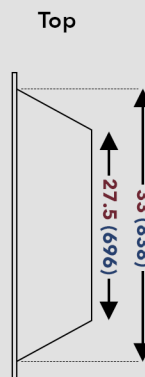

EF45D • Firebox Insert Series

Electric Fireplaces by Dynasty Fireplaces

PRESTO EF45D • PRODUCT DETAILS

Features

- Remote control for adjustable flame and heating operation
- LED flame operates with or without heat
- No ventilation required
- Zero clearance allows for flush mounting to drywall, tile, wood or other finishes
- Installed into interior wall, exterior wall, or corner
- Energy saving product
- Designed for replacing wood burning fireplaces

Dimensions

Guide

- millimeters
- inches

Specifications

Electrical

- Volts: 120V
- Amps: 15A
- Watts: 1500W
- Wiring: 3-prong Plug Kit

Heat Output

- BTUs: 5200
- Heating Area: 400 Sq.ft
- Remote Control incl.