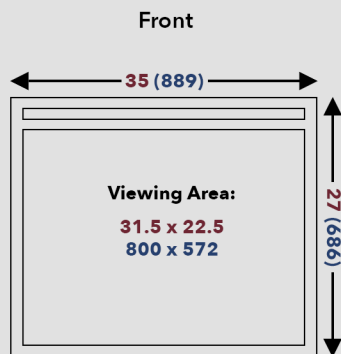

Dimensions

Guide

- millimeters
- inches

Specifications

Electrical

- Volts: 120V
- Amps: 15A
- Watts: 1500W
- Wiring: 3-prong Plug Kit

Heat Output

- BTUs: 5200
- Heating Area: 400 Sq.ft
- Remote Control incl.