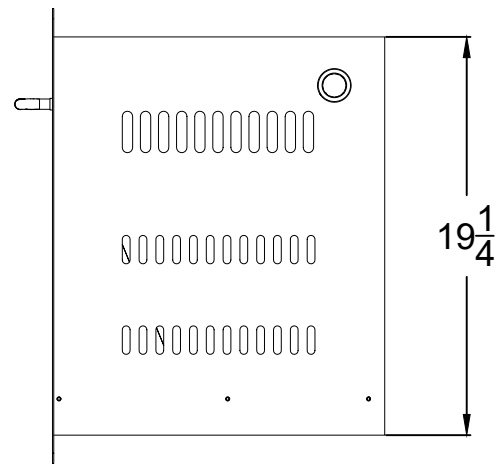

WWW.BULLBBQ.COM

SPEC SHEET
ITEM #56825
PROPANE DRAWER

TOP VIEW

PERSPECTIVE VIEW

WITH INSTALLATION
CUT OUT DIMENSIONS

FRONT VIEW

RIGHT SIDE VIEW

NOTES:

- 1) ALL DIMENSIONS ARE IN INCH UNITS.
- 2) REFER TO PERSPECTIVE VIEW FOR INSTALLATION CUTOUT DIMENSIONS.