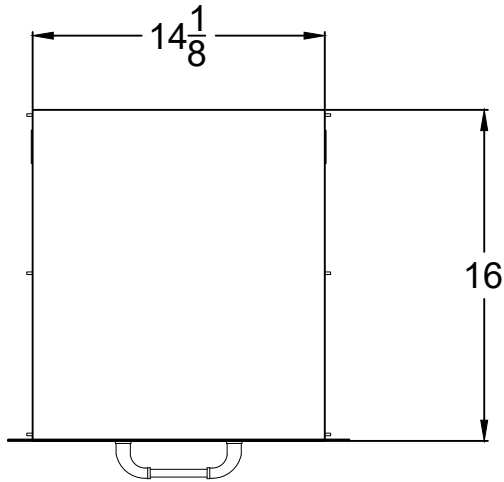

WWW.BULLBBQ.COM

SPEC SHEET
ITEM #56825
PROPANE DRAWER

TOP VIEW

PERSPECTIVE VIEW

WITH INSTALLATION
CUT OUT DIMENSIONS

FRONT VIEW

RIGHT SIDE VIEW

NOTES:

- 1) ALL DIMENSIONS ARE IN INCH UNITS.
- 2) REFER TO PERSPECTIVE VIEW FOR INSTALLATION CUTOUT DIMENSIONS.