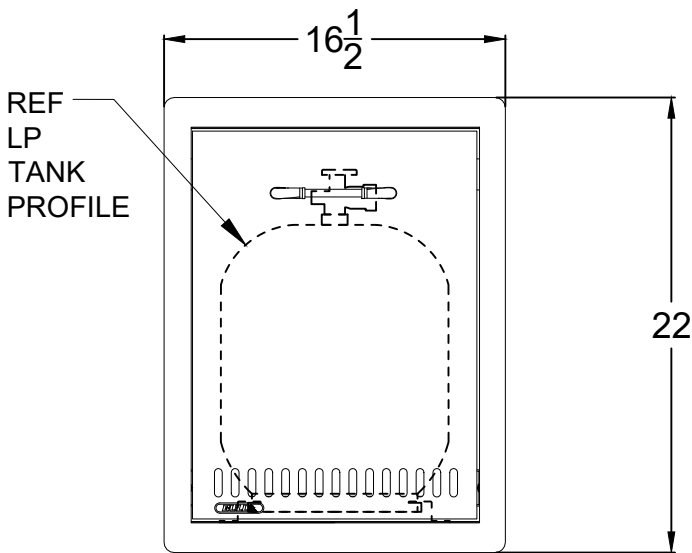

WWW.BULLBBQ.COM

SPEC SHEET
ITEM #56825
PROPANE DRAWER

TOP VIEW

PERSPECTIVE VIEW

WITH INSTALLATION
CUT OUT DIMENSIONS

FRONT VIEW

RIGHT SIDE VIEW

NOTES:

- 1) ALL DIMENSIONS ARE IN INCH UNITS.
- 2) REFER TO PERSPECTIVE VIEW FOR INSTALLATION CUTOUT DIMENSIONS.