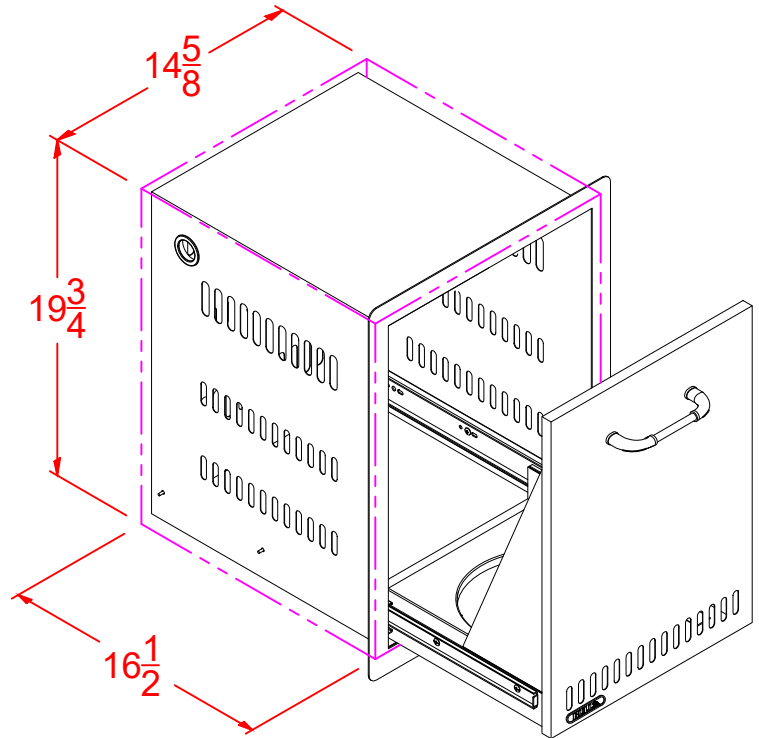

WWW.BULLBBQ.COM

SPEC SHEET
ITEM #56825
PROPANE DRAWER

TOP VIEW

PERSPECTIVE VIEW

WITH INSTALLATION
CUT OUT DIMENSIONS

FRONT VIEW

RIGHT SIDE VIEW

NOTES:

- 1) ALL DIMENSIONS ARE IN INCH UNITS.
- 2) REFER TO PERSPECTIVE VIEW FOR INSTALLATION CUTOUT DIMENSIONS.