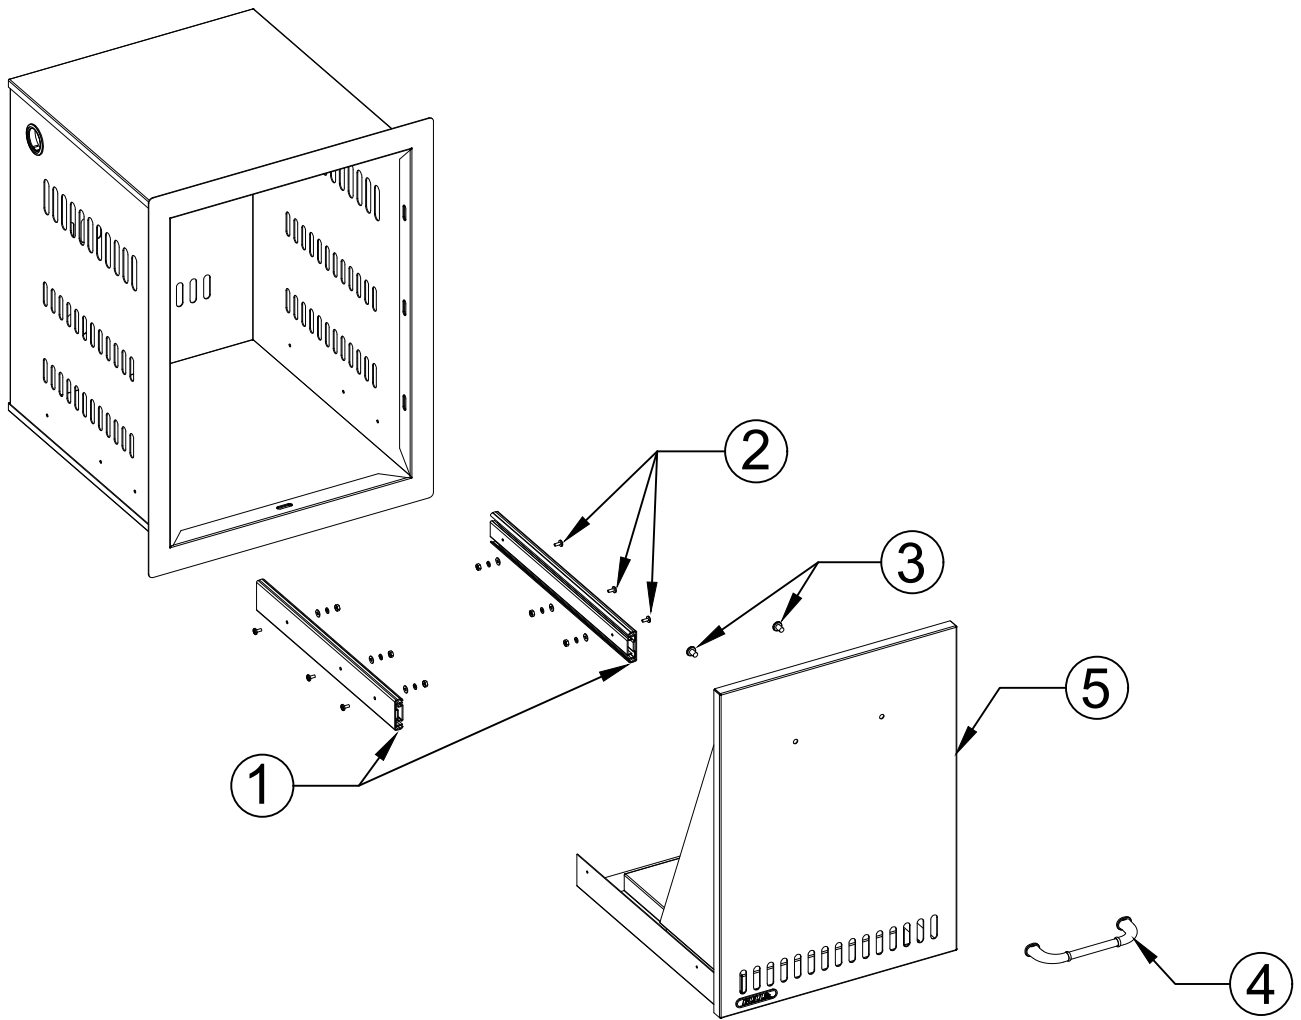

### EXPLODED VIEW W/ PARTS LIST

ITEM# 56825

PROPANE DRAWER

### PARTS LIST

ITEM #	PART #	DESCRIPTION	QTY
1	56826	14" GUIDE TRACK SET (L&R)	1 SET
2	56827	GUIDE TRACK INSTALL SCREW SET	1 SET
3	16611	DRAWER HANDLE SCREW SET	1 SET
4	16572	HANDLE	1
5	16575	REPLACEMENT PROPANE DRAWER	1