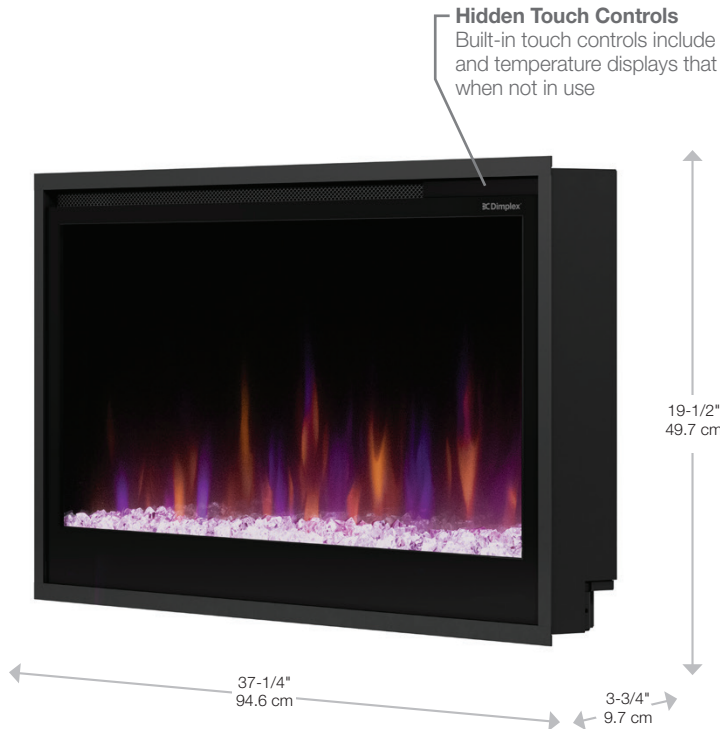

Multi-Fire® SL 36" Slim Linear Electric Fireplace

PLF3614-XS