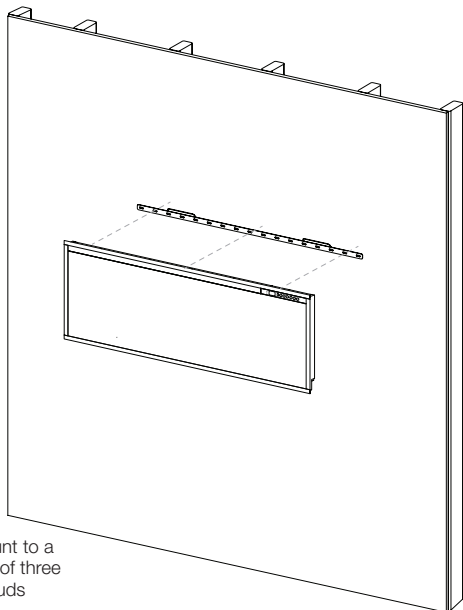

Multi-Fire[®] SL

36" Slim Linear Electric Fireplace

PLF3614-XS

Product Dimensions:

Product	A WIDTH (in/cm)	B HEIGHT (in/cm)	C DEPTH (in/cm)	VIEWING DIMENSION - WxH (in/cm)
PLF3614-XS	37-1/4 (94.6)	19-1/2 (49.7)	3-3/4 (9.7)	33-1/4 x 13 (84.5 x 33.0)

Framing

Installation - 2 Mounting Options

Must mount to a minimum of three (3) wall studs

2 x 4 Framing
Framing dimensions:
37" (94.0 cm) W x
19" (48.3 cm) H x
3-1/2" (8.9 cm) D

NOTE:
The Firebox is not load bearing. Do not stack weight of the frame on top of the firebox.
It is recommended that the bottom of the unit be mounted between 20 in. (50.8 cm) and 40 in. (101.6 cm) from the ground to maintain an optimized viewing angle of the flame.