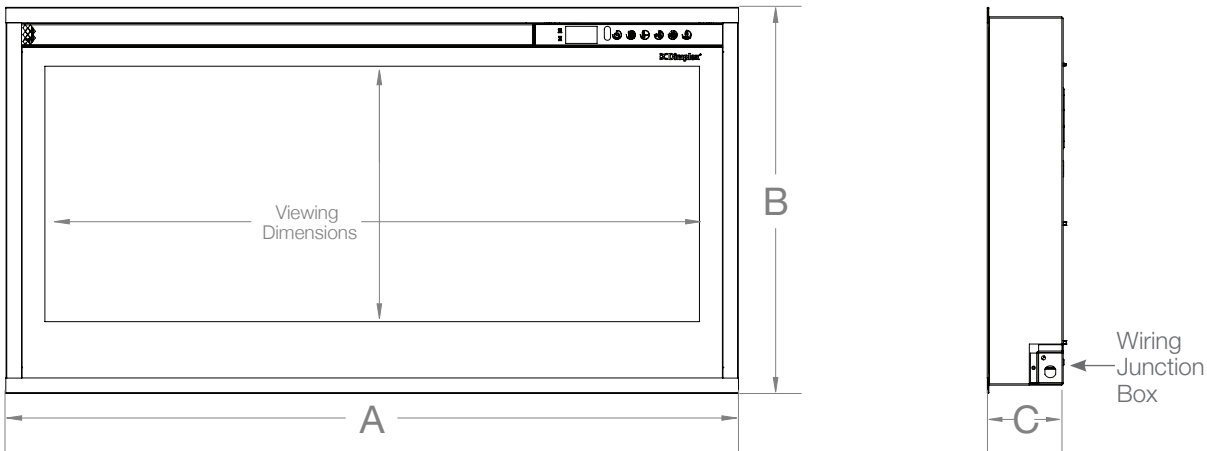

Features

-  **Multi-Fire® SL Effect**
Large, high-contrast flames feature a multi-layered color effect that creates a sense of depth. Color settings can be controlled independently or combined in one of the five preset options.
-  **Media Accent Colors**
Choose from a variety of brilliant color themes or cycle through a range of colors using the custom mode, freezing on the hue of your choice.
-  **Customizable Flame**
The Multi-Fire technology allows you to adjust the speed of the flame to create the perfect atmosphere to suit your mood or room.
-  **Full Viewing Area**
A slim size doesn't mean sacrifice. This smart design delivers an impressive viewing height of 14" and includes mirror technology that creates a grand illusion of depth.
-  **Slim Design**
Installs flush into a 2"x4" wall for a seamless look or can be wall mounted (bracket included) for quick and easy installation.
-  **Flush Framing**
Removable factory-installed trim allows finish material right to the edge for a clean, flush finish.
-  **Air Circulation Mode**
A smart feature that moves room air to keep it fresher.
-  **Built-in Timer**
Automatically turns the unit off after up to 8 hours.
-  **Heat Management**
Enjoy the ambiance of a fire during the warmer months by deactivating the heater via the controls or hard disconnect the heater during installation when heat is not required.
-  **Smart Self-Diagnostics**
Integrated smart technology that works behind the scenes to enhance the performance of your fireplace by providing maintenance and operation feedback.
-  **Hardwire or Plug-in**
Hardwire to 120V power supply or purchase an optional 120V plug-in cord kit.

Multi-Fire[®] SL

36" Slim Linear Electric Fireplace

PLF3614-XS

Product Dimensions:

Product	A WIDTH (in/cm)	B HEIGHT (in/cm)	C DEPTH (in/cm)	VIEWING DIMENSION - WxH (in/cm)
PLF3614-XS	37-1/4 (94.6)	19-1/2 (49.7)	3-3/4 (9.7)	33-1/4 x 13 (84.5 x 33.0)