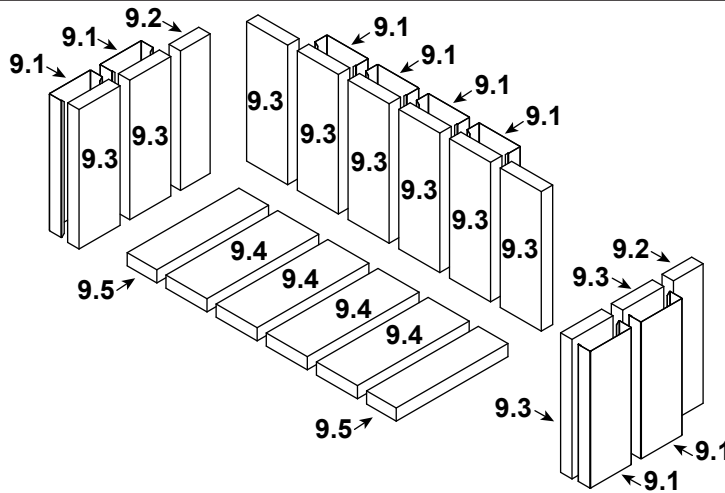

IMPORTANT: THIS IS DATED INFORMATION. Parts must be ordered from a dealer or distributor. **Hearth and Home Technologies does not sell directly to consumers.** Provide model number and serial number when requesting service parts from your dealer or distributor.

Stocked at Depot

ITEM	DESCRIPTION	COMMENTS	PART NUMBER	
1	Starter Plate Assembly		SL1	
	Starter Section		SRV22069	Y
2	Standoff, Front	Qty 2 req	SRV4182-233	
3	Baffle Blanket		SRV4184-205	
4	Baffle	Qty 2 req	SRV4184-113	
5	Manifold Tube Set		TUBES-4184	Y
6	Baffle Protector		SRV4184-195	
7	Brick Retainer, Back		SRV4184-123	
8	Brick Retainer, Side	Qty 2 req	SRV4184-121	

#9 Brick Assembly

9	Brick Assembly		SRV4184-016	Y
9.1	Brick Wrap	Qty 8 req	SRV4182-101	
9.2	Firebrick, 13.25 x 3.25	Qty 2 req	SRV4182-203	
9.3	Firebrick, 13.25 x 4.5 x 1.25	Qty 10 req	SRV4182-301	
9.4	Firebrick, 12.25 x 4.5	Qty 4 req	SRV4184-201	
9.5	Firebrick, 12.25 x 3.25	Qty 2 req	SRV4184-203	
10	Door Assembly		See following pages	
11	Handle		SRV4121-163	Y
12	Timer Assembly		See following pages	
13	Front Assembly (Complete)		SRV4174-070	
13.1	Upper Grille Assembly		SRV4182-074	
13.2	Side Bar Assembly	Qty 2 req	SRV4181-034	
13.3	Front Access Lower Grille Assembly		SRV4184-076	
14	Blower Assembly	Qty 2 req	SRV433-5890	Y
	Fan Speed Control		SRV7000-143	
	Wire Harness		SRV480-0990	Y
	Snap Disc, F180F-30		SRV4021-827	

Additional service part numbers on following page.