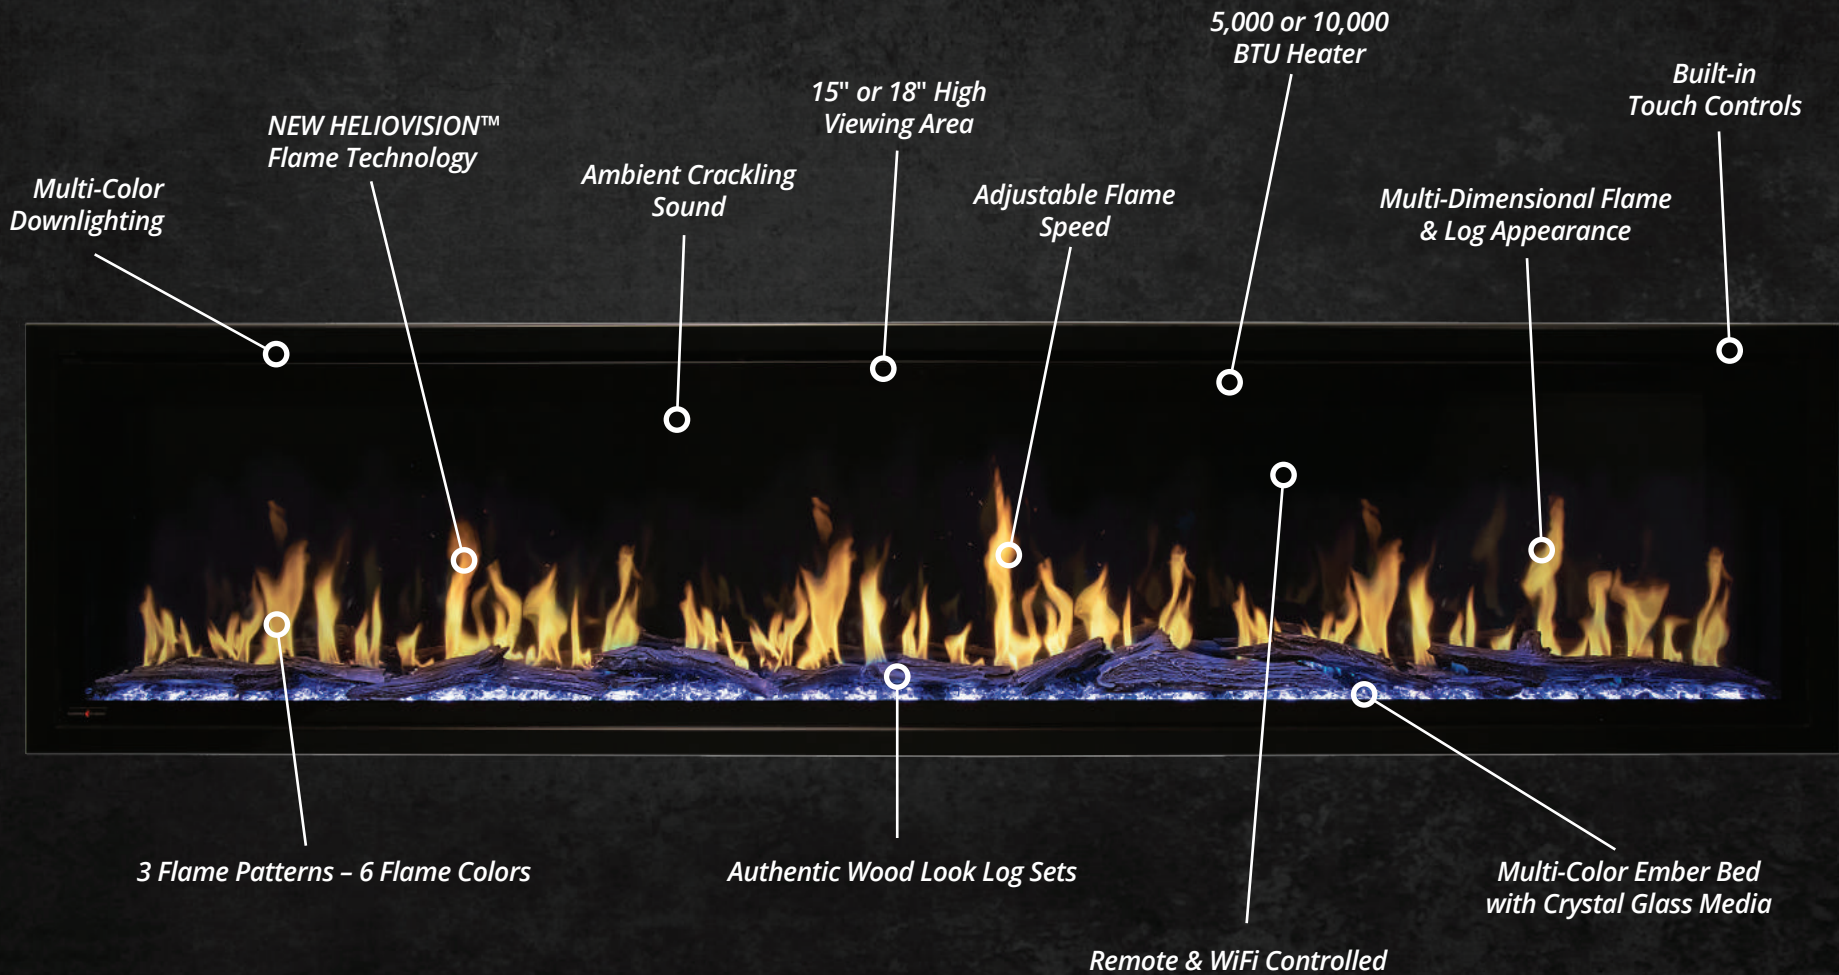

ORION ADVANCED FEATURES

Modern Flames Orion Electric Fireplaces featuring NEW HELIOVISION™ flame technology. Our Orion electric fireplaces with the most advanced features that fits all your needs.

Shown: Flame One - Hybrid