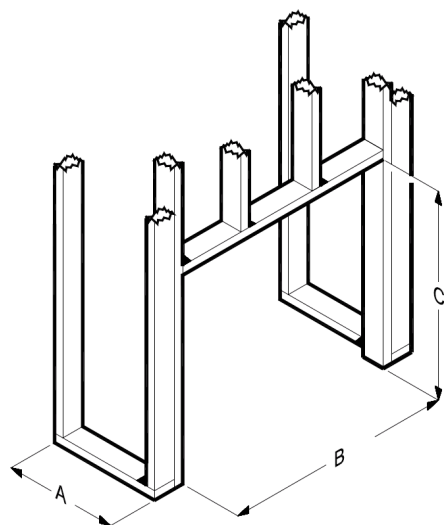

OPTIONS & ACCESSORIES

Remote Control

Black Glass Door

SPECIFICATIONS

SPECIFICATIONS	
EF39	
Volts	120 / 208 / 240
Item Dimensions	32" W x 32.9" H x 16" D
Item Weight	87 lbs
Warranty	2 years for parts and labor

A	B	C
16"	39"	32.9"

Empire is committed to continuous product improvement; specifications are subject to change without notice. Dimensions in this brochure are approximate; read and follow the framing dimensions in the owners manual supplied with your Empire product. Flame size, shape, and color will vary from photos.