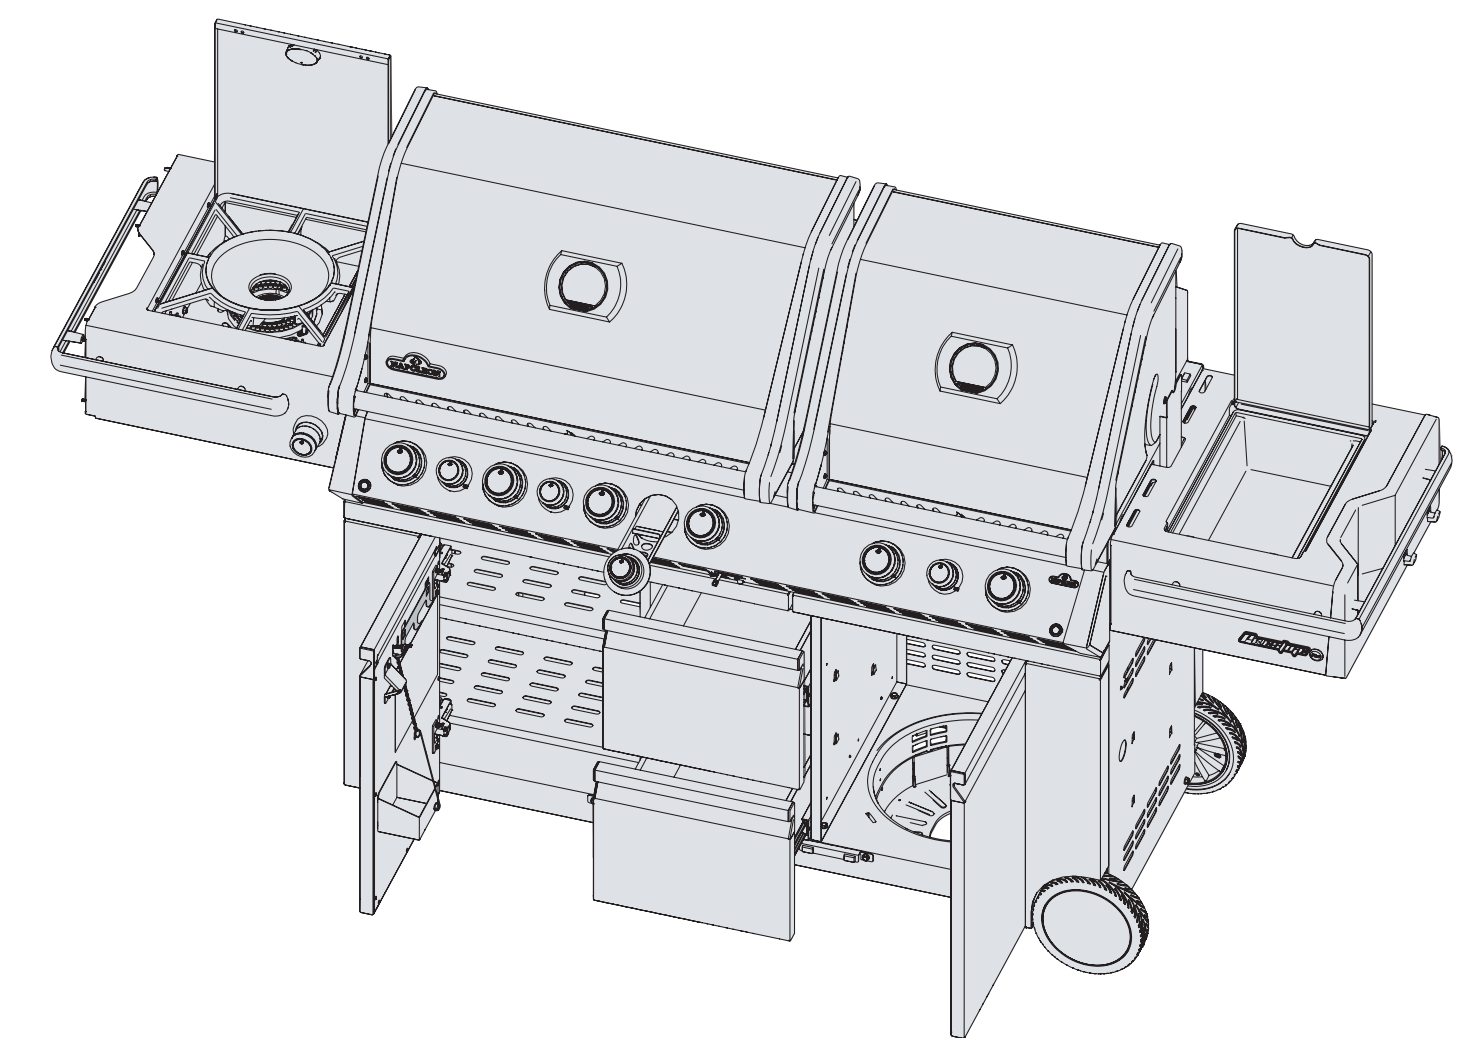

DO NOT PRINT THIS PAGE

FOLDING INSTRUCTIONS FOR QUICK ASSEMBLY GUIDE

PRINT ON **25 1/2" W x 22" H** SIZE OF PAPER

①

②

③

Please Print In BLACK and WHITE

QUICK ASSEMBLY GUIDE
GUIDE DE MONTAGE RAPIDE

PRESTIGE PRO™ PR0825-3

TOOLS REQUIRED FOR ASSEMBLY (tools not included)
OUTILS REQUIS POUR L'ASSEMBLAGE (outils non inclus)

3/8" (10mm)