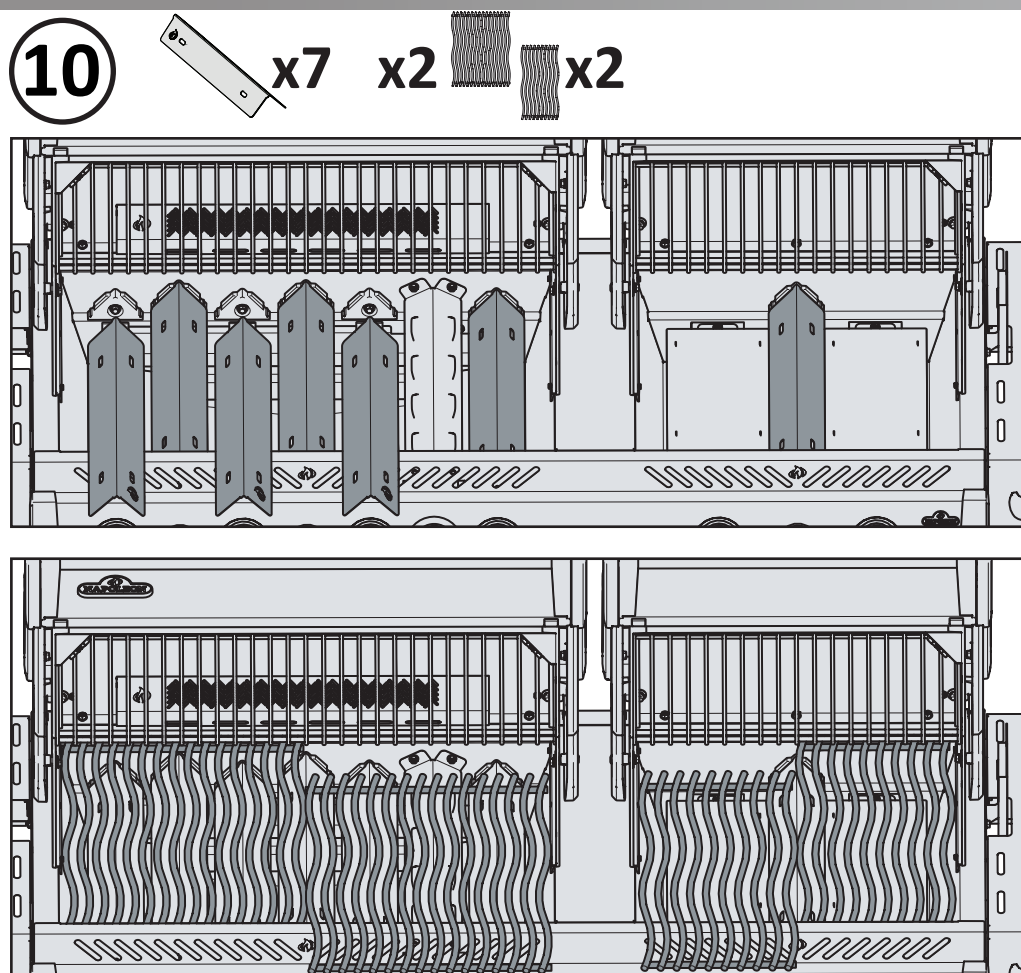

DO NOT PRINT THIS PAGE

FOLDING INSTRUCTIONS FOR QUICK ASSEMBLY GUIDE

PRINT ON **25 1/2" W x 22" H** SIZE OF PAPER

①

②

③

Please Print In BLACK and WHITE

QUICK ASSEMBLY GUIDE
GUIDE DE MONTAGE RAPIDE

PRESTIGE PRO™ PR0825-3

TOOLS REQUIRED FOR ASSEMBLY (tools not included)
OUTILS REQUIS POUR L'ASSEMBLAGE (outils non inclus)

3/8" (10mm)