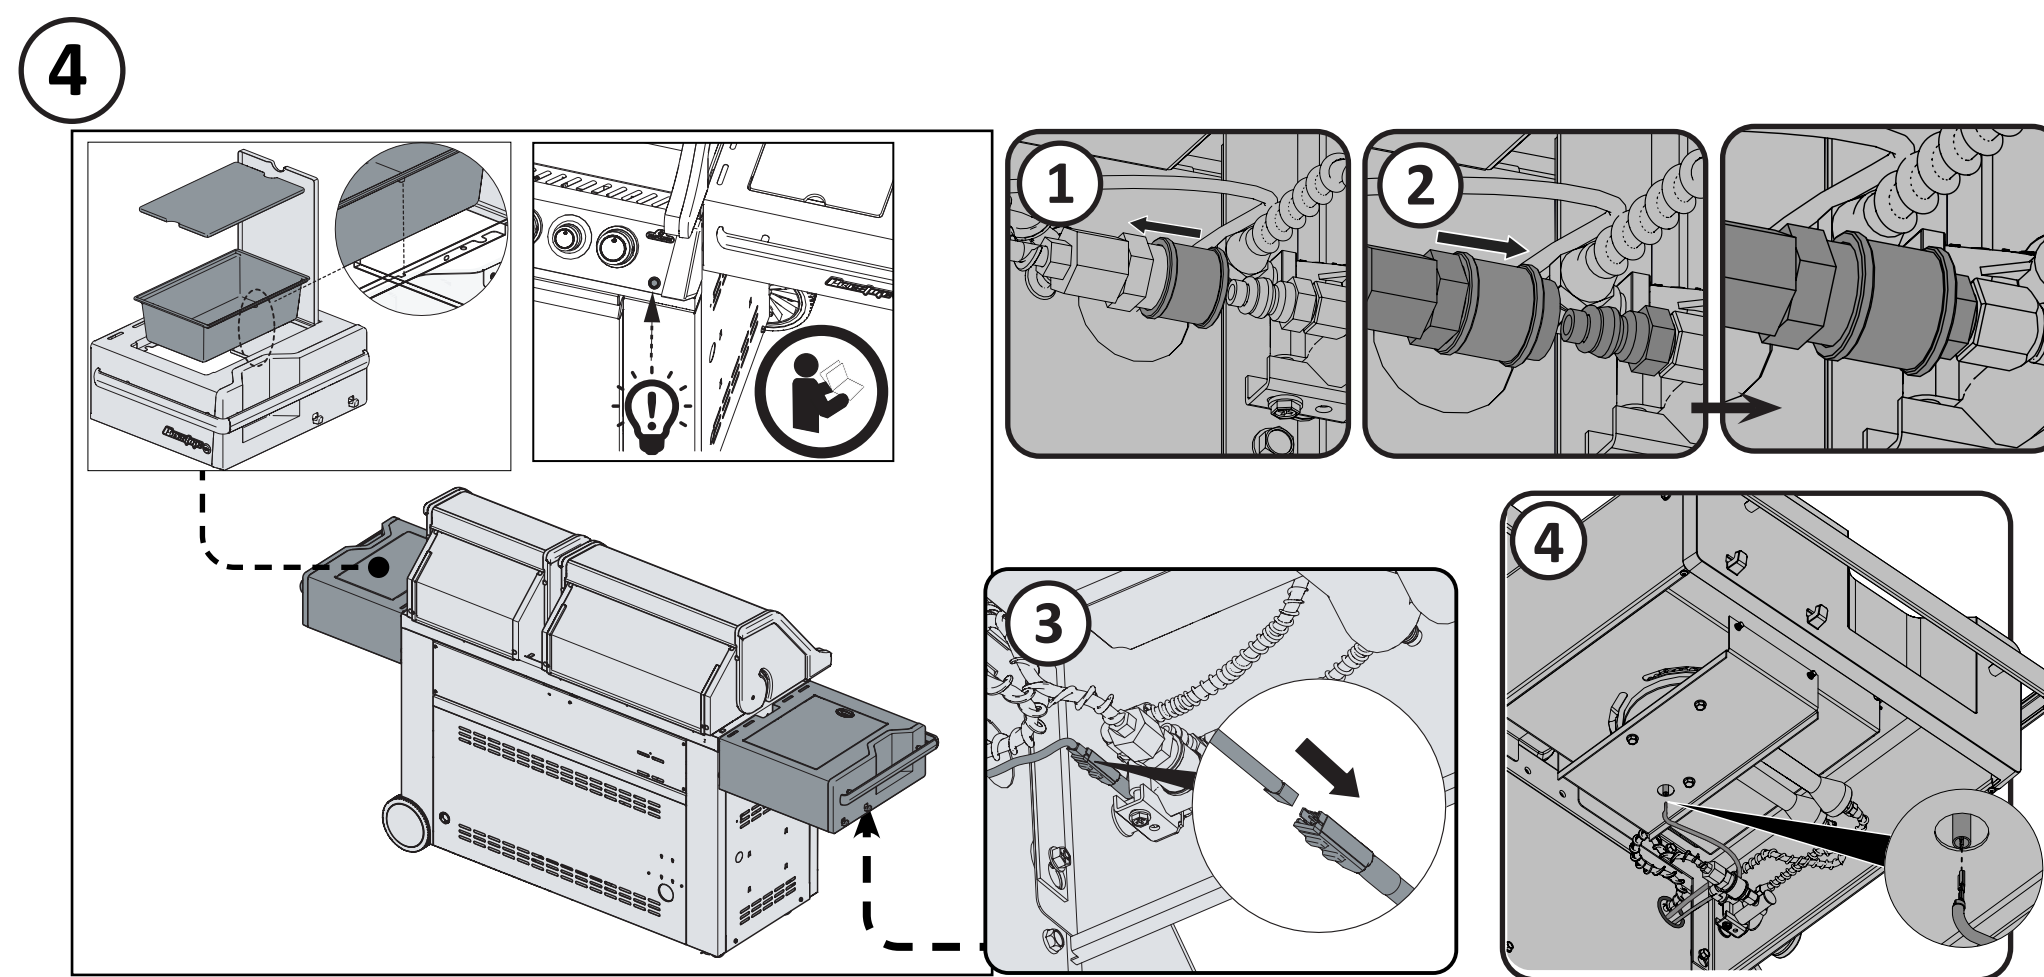

DO NOT PRINT THIS PAGE

FOLDING INSTRUCTIONS FOR QUICK ASSEMBLY GUIDE

PRINT ON **25 1/2" W x 22" H** SIZE OF PAPER

①

②

③

Please Print In BLACK and WHITE

QUICK ASSEMBLY GUIDE
GUIDE DE MONTAGE RAPIDE

PRESTIGE PRO™ PR0825-3

TOOLS REQUIRED FOR ASSEMBLY (tools not included)
OUTILS REQUIS POUR L'ASSEMBLAGE (outils non inclus)

3/8" (10mm)