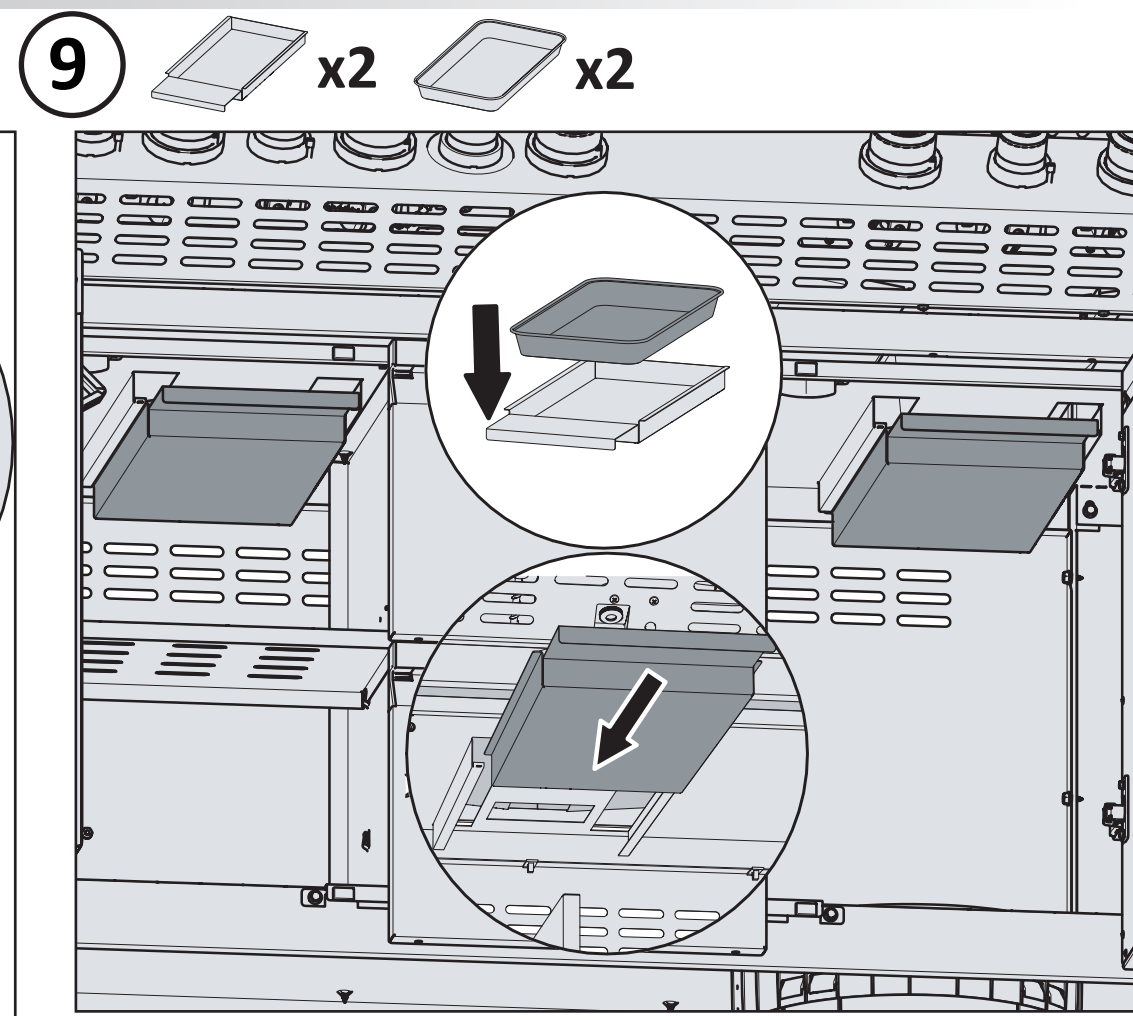

DO NOT PRINT THIS PAGE

FOLDING INSTRUCTIONS FOR QUICK ASSEMBLY GUIDE

PRINT ON **25 1/2" W x 22" H** SIZE OF PAPER

①

②

③

Please Print In BLACK and WHITE

QUICK ASSEMBLY GUIDE
GUIDE DE MONTAGE RAPIDE

PRESTIGE PRO™ PR0825-3

TOOLS REQUIRED FOR ASSEMBLY (tools not included)
OUTILS REQUIS POUR L'ASSEMBLAGE (outils non inclus)

3/8" (10mm)