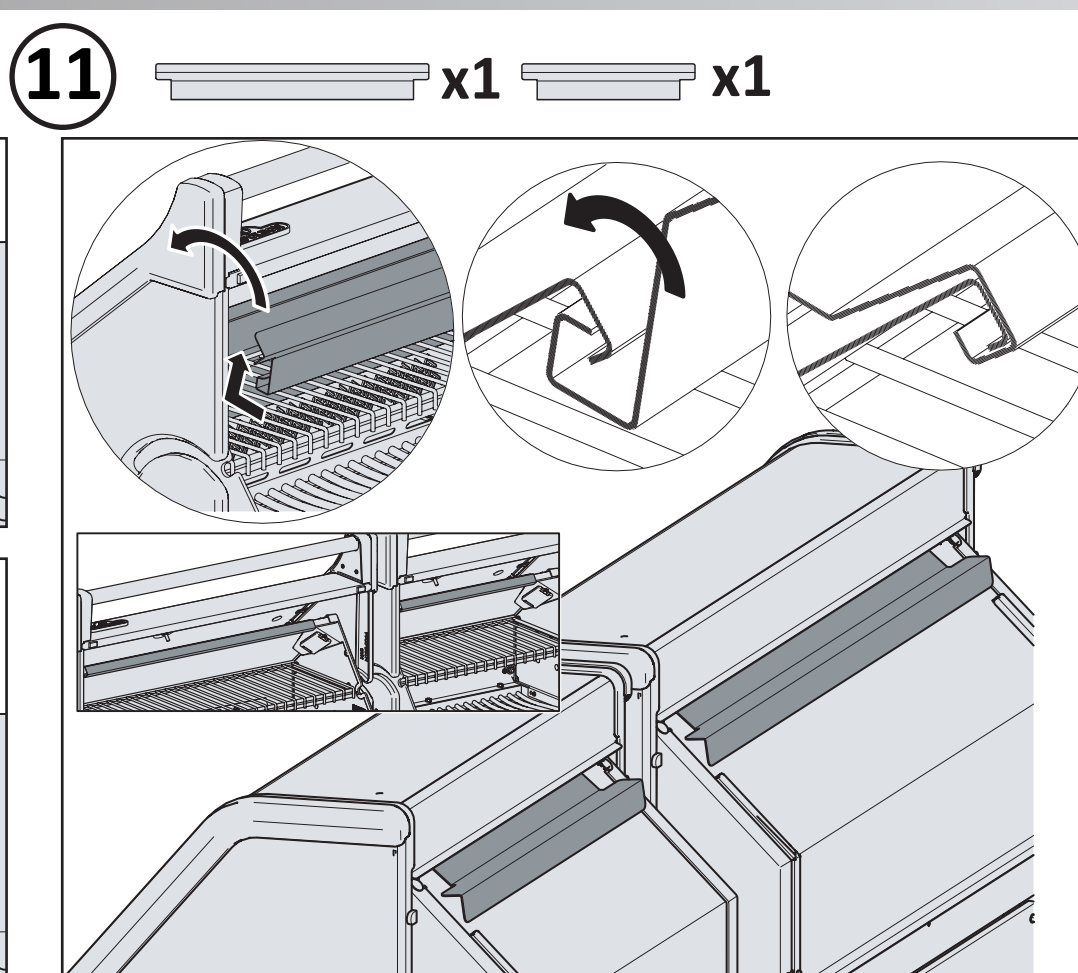

DO NOT PRINT THIS PAGE

FOLDING INSTRUCTIONS FOR QUICK ASSEMBLY GUIDE

PRINT ON **25 1/2" W x 22" H** SIZE OF PAPER

①

②

③

Please Print In BLACK and WHITE

QUICK ASSEMBLY GUIDE
GUIDE DE MONTAGE RAPIDE