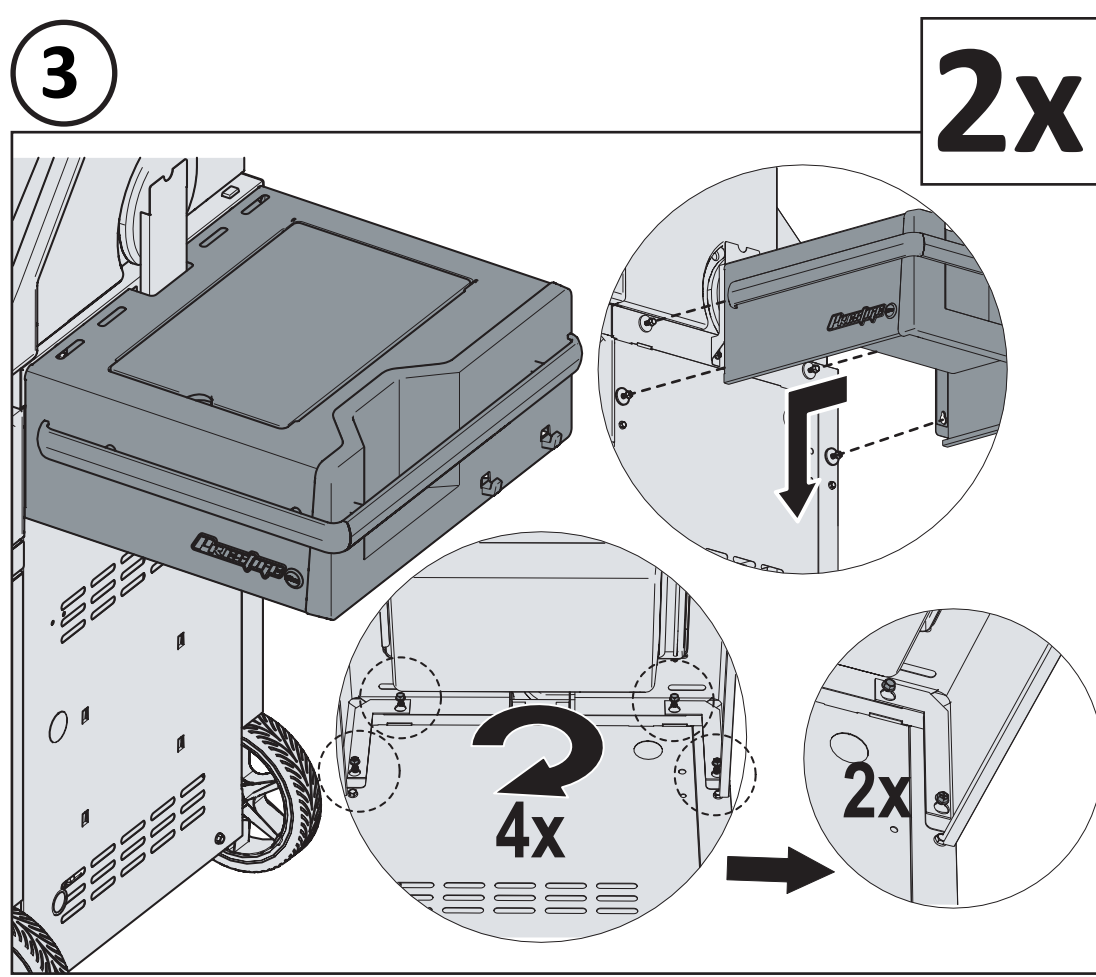

DO NOT PRINT THIS PAGE

FOLDING INSTRUCTIONS FOR QUICK ASSEMBLY GUIDE

PRINT ON **25 1/2" W x 22" H** SIZE OF PAPER

①

②

③

Please Print In BLACK and WHITE

QUICK ASSEMBLY GUIDE
GUIDE DE MONTAGE RAPIDE

PRESTIGE PRO™ PR0825-3

TOOLS REQUIRED FOR ASSEMBLY (tools not included)
OUTILS REQUIS POUR L'ASSEMBLAGE (outils non inclus)

3/8" (10mm)