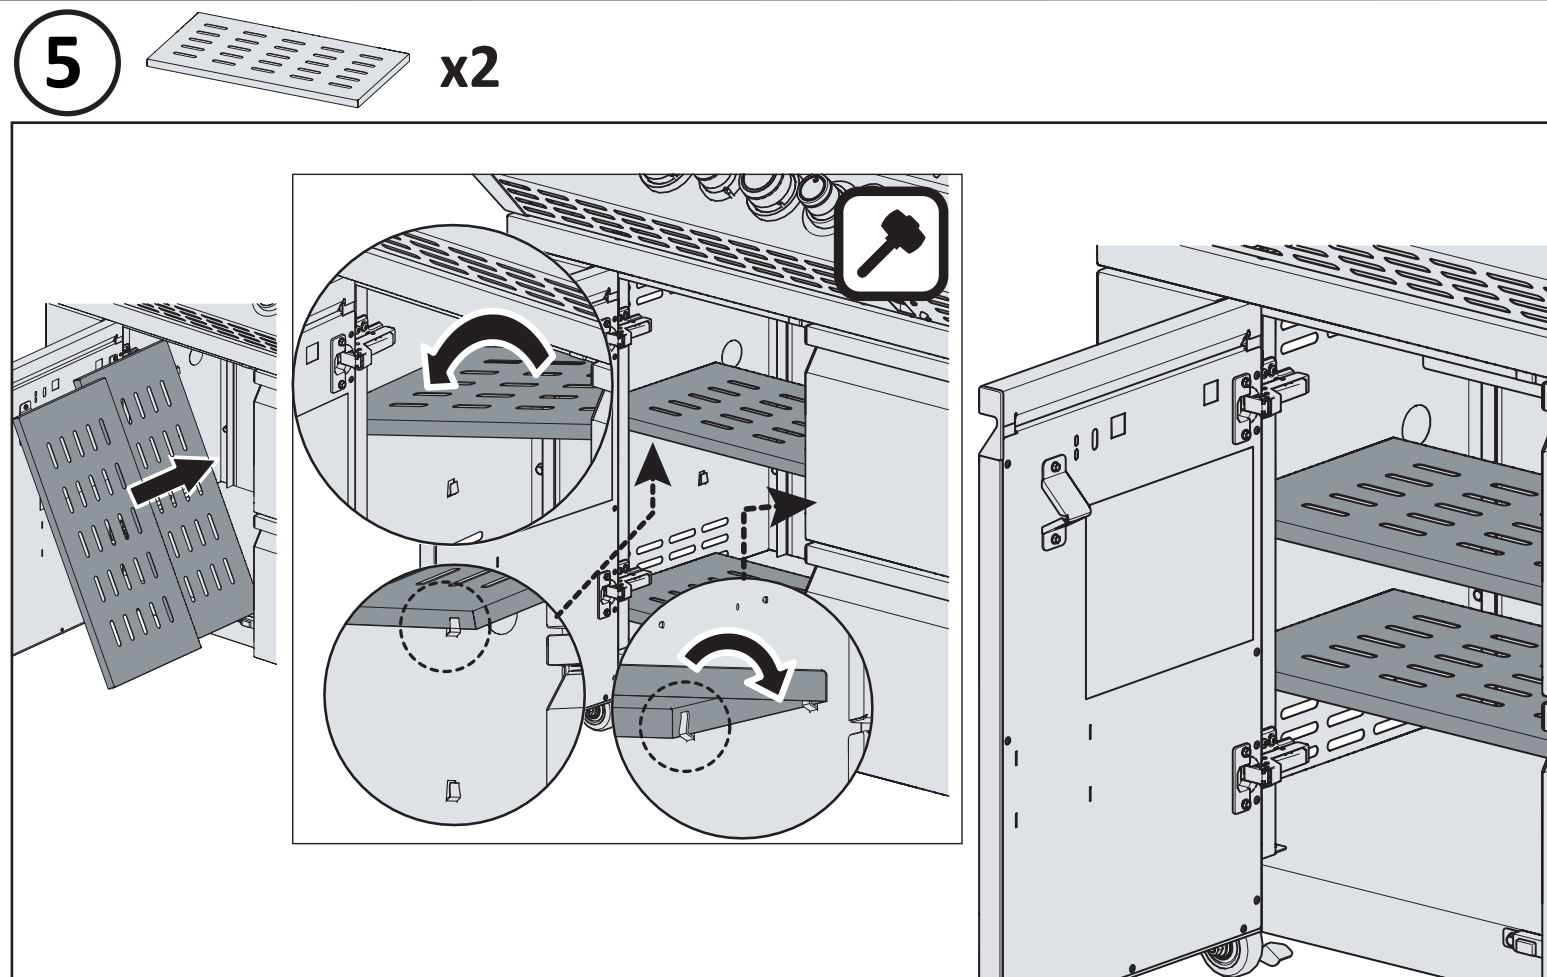

DO NOT PRINT THIS PAGE

FOLDING INSTRUCTIONS FOR QUICK ASSEMBLY GUIDE

PRINT ON **25 1/2" W x 22" H** SIZE OF PAPER

①

②

③

Please Print In BLACK and WHITE

QUICK ASSEMBLY GUIDE
GUIDE DE MONTAGE RAPIDE

PRESTIGE PRO™ PR0825-3

TOOLS REQUIRED FOR ASSEMBLY (tools not included)
OUTILS REQUIS POUR L'ASSEMBLAGE (outils non inclus)

3/8" (10mm)