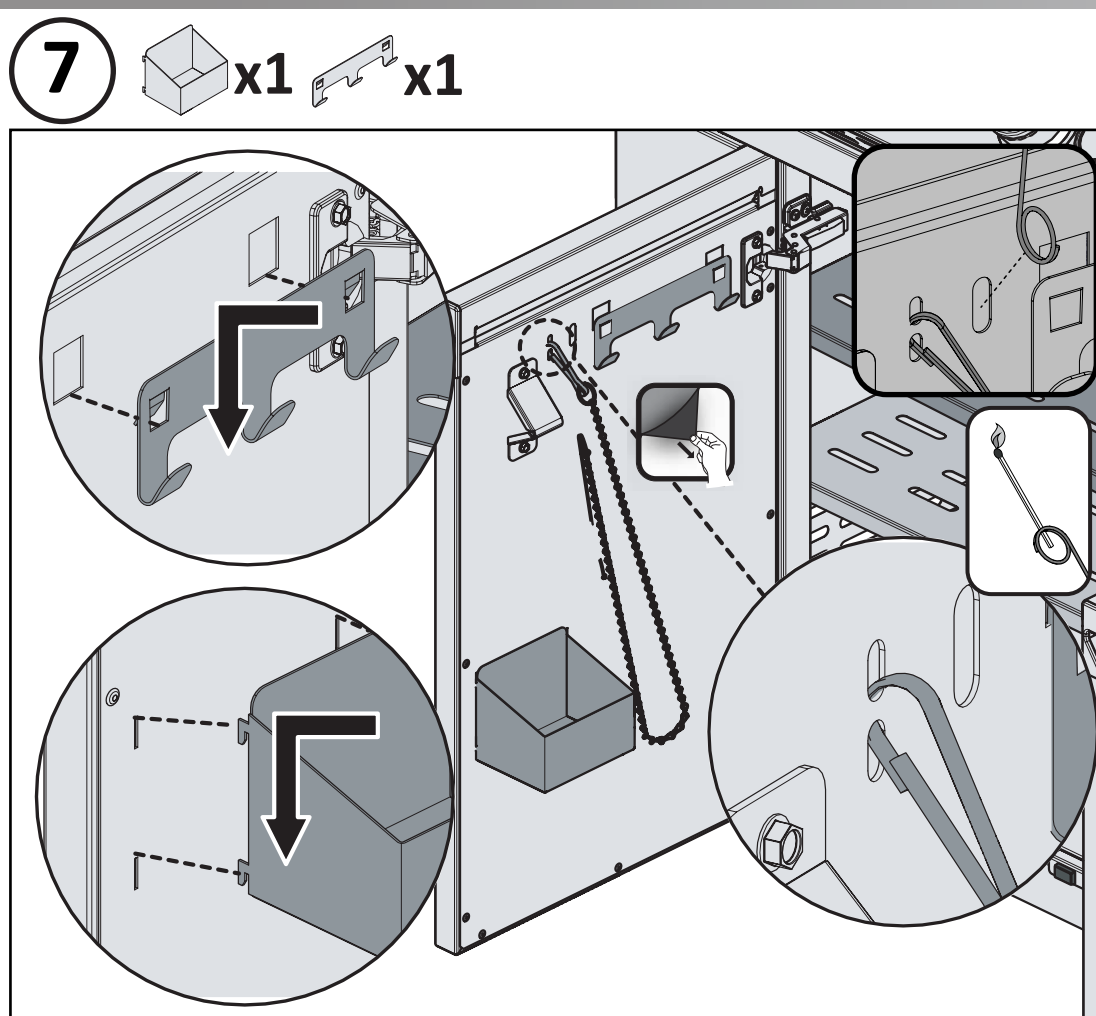

DO NOT PRINT THIS PAGE

FOLDING INSTRUCTIONS FOR QUICK ASSEMBLY GUIDE

PRINT ON **25 1/2" W x 22" H** SIZE OF PAPER

①

②

③

Please Print In BLACK and WHITE

QUICK ASSEMBLY GUIDE
GUIDE DE MONTAGE RAPIDE

PRESTIGE PRO™ PR0825-3

TOOLS REQUIRED FOR ASSEMBLY (tools not included)
OUTILS REQUIS POUR L'ASSEMBLAGE (outils non inclus)

3/8" (10mm)