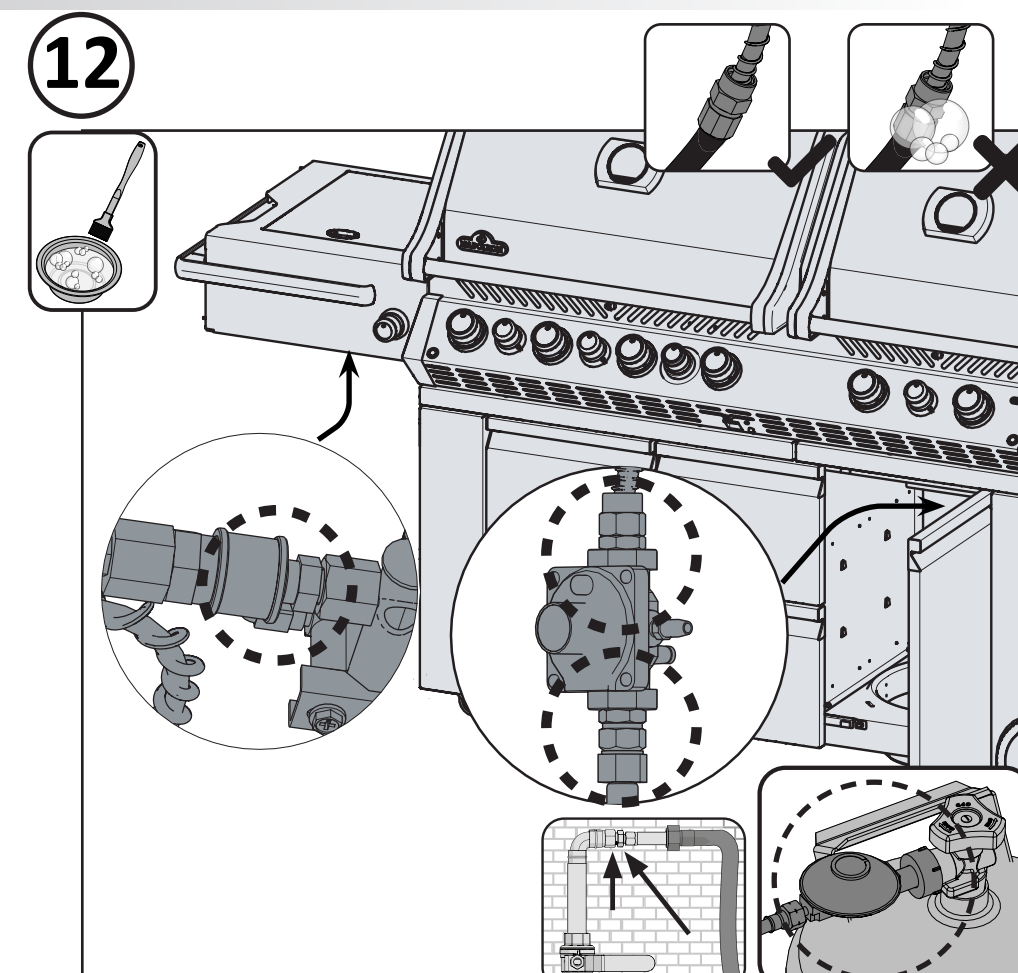

DO NOT PRINT THIS PAGE

FOLDING INSTRUCTIONS FOR QUICK ASSEMBLY GUIDE

PRINT ON **25 1/2" W x 22" H** SIZE OF PAPER

①

②

③

Please Print In BLACK and WHITE

QUICK ASSEMBLY GUIDE
GUIDE DE MONTAGE RAPIDE

PRESTIGE PRO™ PR0825-3

TOOLS REQUIRED FOR ASSEMBLY (tools not included)
OUTILS REQUIS POUR L'ASSEMBLAGE (outils non inclus)

3/8" (10mm)