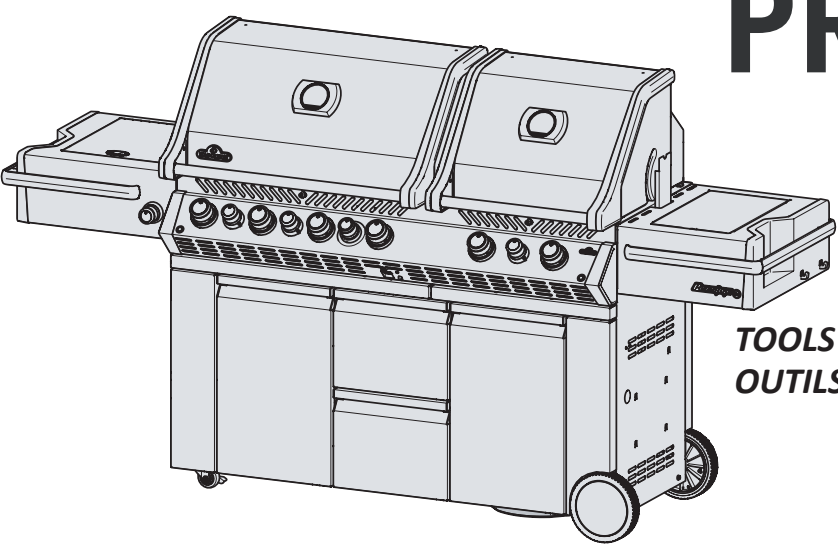

DO NOT PRINT THIS PAGE

FOLDING INSTRUCTIONS FOR QUICK ASSEMBLY GUIDE

PRINT ON **25 1/2" W x 22" H** SIZE OF PAPER

①

②

③

Please Print In BLACK and WHITE

QUICK ASSEMBLY GUIDE
GUIDE DE MONTAGE RAPIDE

PRESTIGE PRO™ PR0825-3

TOOLS REQUIRED FOR ASSEMBLY (tools not included)
OUTILS REQUIS POUR L'ASSEMBLAGE (outils non inclus)

3/8" (10mm)