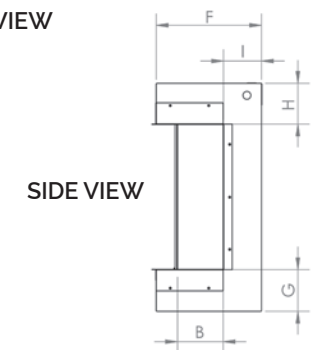

LIGHTING - INDEPENDENT COLOR CONTROL

Full Color Spectrum Flame, Ember Bed & Downlighting

MEDIA - PREMIUM LOG SET STANDARD

Canyon Driftwood Log Set, Smoke Glacier Crystals & Clear Stones

HEAT - 5,000 - 10,000 BTU

120V & 240V High Efficiency Ceramic Heater

FLAMES & LIGHTING
15 WATTS
NO HEAT

1500 WATT HEATER
120V 5,000 BTU
UP TO 400 SQ FT

3000 WATT HEATER
240V 10,000 BTU
UP TO 800 SQ FT

MODERN FLAMES

Landscape Pro Multi Fireplaces are equipped with adjustable heaters controlled by remote or phone app. Wall Tether has thermostat controls.

UPGRADE MEDIA

Premium Reflective Glass Media & Colorado River Stones

Poseidon Blue

Calypso Light Blue

Krystallo Diamond

Vesper Black

Apollo Bronze

Terra Copper

Amber Diamond

Black

Gray Wash

Silver

Brown

Red

White

STANDARD CONTROLS

REMOTE CONTROL & MANUAL CONTROL

MODERN FLAMES

FULL FEATURED
WiFi APP

UPGRADE CONTROL

WIRELESS WALL TETHER WITH
THERMOSTAT CONTROL

MULTI INSTALLATIONS - OVER 12 DIFFERENT CONFIGURATIONS

- BUILT-IN/ CLEAN FACE INSTALLATION
- WALL MOUNT INSTALLATION
- PARTIAL RECESS INSTALLATION (2x4 WALL)
- FLOATING WALL CABINET
- FLOOR CABINET
- SINGLE SIDED
- LEFT CORNER
- RIGHT CORNER