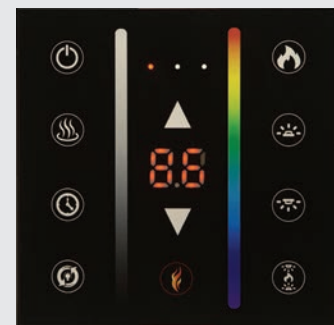

## STANDARD CONTROLS

REMOTE CONTROL & MANUAL CONTROL

MODERN FLAMES

FULL FEATURED  
WiFi APP

## UPGRADE CONTROL

WIRELESS WALL TETHER WITH  
THERMOSTAT CONTROL