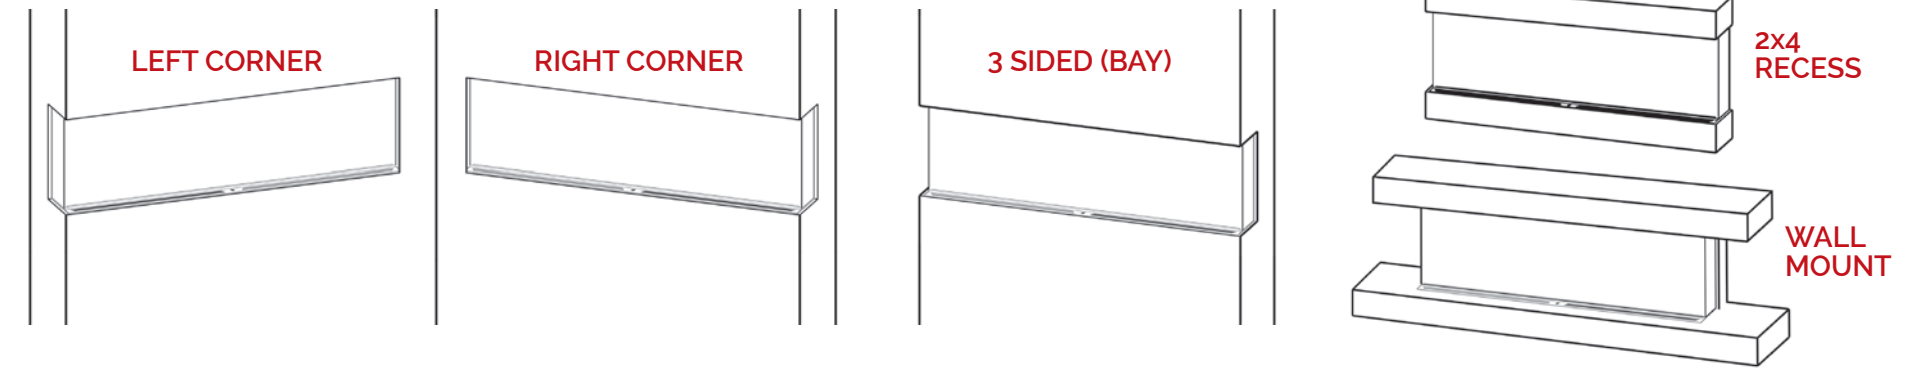

MULTI INSTALLATIONS - OVER 12 DIFFERENT CONFIGURATIONS

- BUILT-IN/ CLEAN FACE INSTALLATION
- WALL MOUNT INSTALLATION
- PARTIAL RECESS INSTALLATION (2x4 WALL)
- FLOATING WALL CABINET
- FLOOR CABINET
- SINGLE SIDED
- LEFT CORNER
- RIGHT CORNER