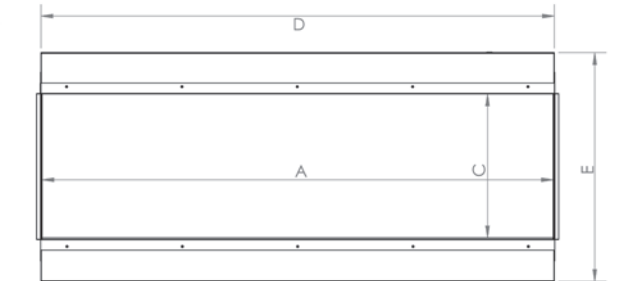

MODEL & CONFIGURATION		VIEWING AREA			FIREBOX DIMENSIONS					
MODEL #	CONFIGURATION	A FRONT GLASS WIDTH	B SIDE GLASS WIDTH	C GLASS HEIGHT	D OVERALL WIDTH	E OVERALL HEIGHT	F OVERALL DEPTH	G BOTTOM TO VIEWING	H TOP TO VIEWING	I BACK TO VIEWING
LPM-4416	SINGLE SIDED	43.875"	-	15.5"	44"	24.875"	11.5"	4.5"	4.5"	-
	CORNER (L/R)	43.875"	5	15.5"	44"	24.875"	11.5"	4.5"	4.5"	4.125"
	3-SIDED (BAY)	43.875"	5	15.5"	44"	24.875"	11.5"	4.5"	4.5"	4.125"
LPM-5616	SINGLE SIDED	55.875"	-	15.5"	56"	24.875"	11.5"	4.5"	4.5"	-
	CORNER (L/R)	55.875"	5	15.5"	56"	24.875"	11.5"	4.5"	4.5"	4.125"
	3-SIDED (BAY)	55.875"	5	15.5"	56"	24.875"	11.5"	4.5"	4.5"	4.125"
LPM-6816	SINGLE SIDED	67.875"	-	15.5"	68"	24.875"	11.5"	4.5"	4.5"	-
	CORNER (L/R)	67.875"	5	15.5"	68"	24.875"	11.5"	4.5"	4.5"	4.125"
	3-SIDED (BAY)	67.875"	5	15.5"	68"	24.875"	11.5"	4.5"	4.5"	4.125"
LPM-8016	SINGLE SIDED	79.875"	-	15.5"	80"	24.875"	11.5"	4.5"	4.5"	-
	CORNER (L/R)	79.875"	5	15.5"	80"	24.875"	11.5"	4.5"	4.5"	4.125"
	3-SIDED (BAY)	79.875"	5	15.5"	80"	24.875"	11.5"	4.5"	4.5"	4.125"