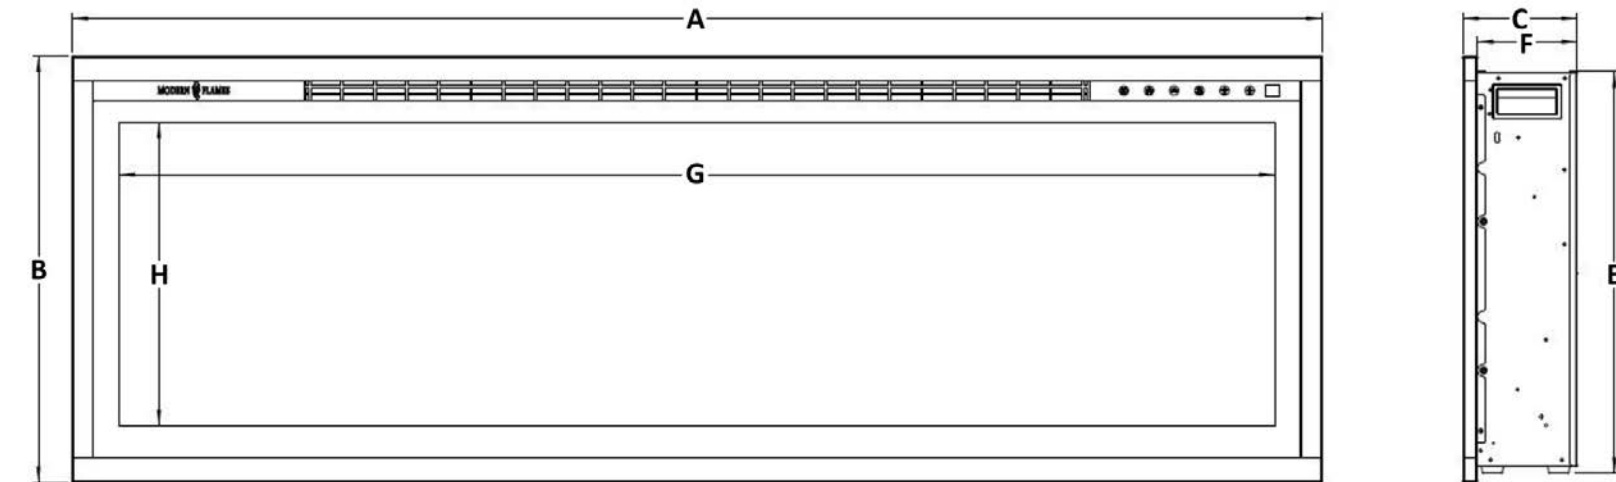

## Dimension Specs

## Dimension Specs

**REMOTE CONTROL**  
Separate controls for on/off variable heat and variable flame, with independent flame & ember bed variable colors.

### SPECTRUM PRO SLIMLINE DIMENSIONAL SPECS

Model Number	A	B	C	D	E	F	G	H
SPS-50B	49-3/4"	17"	4- 5/8"	48- 7/16"	15- 5/8"	4"	46"	12"
SPS-60B	59-3/4"	17"	4- 5/8"	58- 7/16"	15- 5/8"	4"	56"	12"
SPS-74B	73-3/4"	17"	4- 5/8"	72- 7/16"	15- 5/8"	4"	70"	12"
SPS-100B	99-3/4"	17"	4- 5/8"	98- 7/16"	15- 5/8"	4"	96"	12"

### SPS-50B DIMENSIONAL DRAWING SHOWN