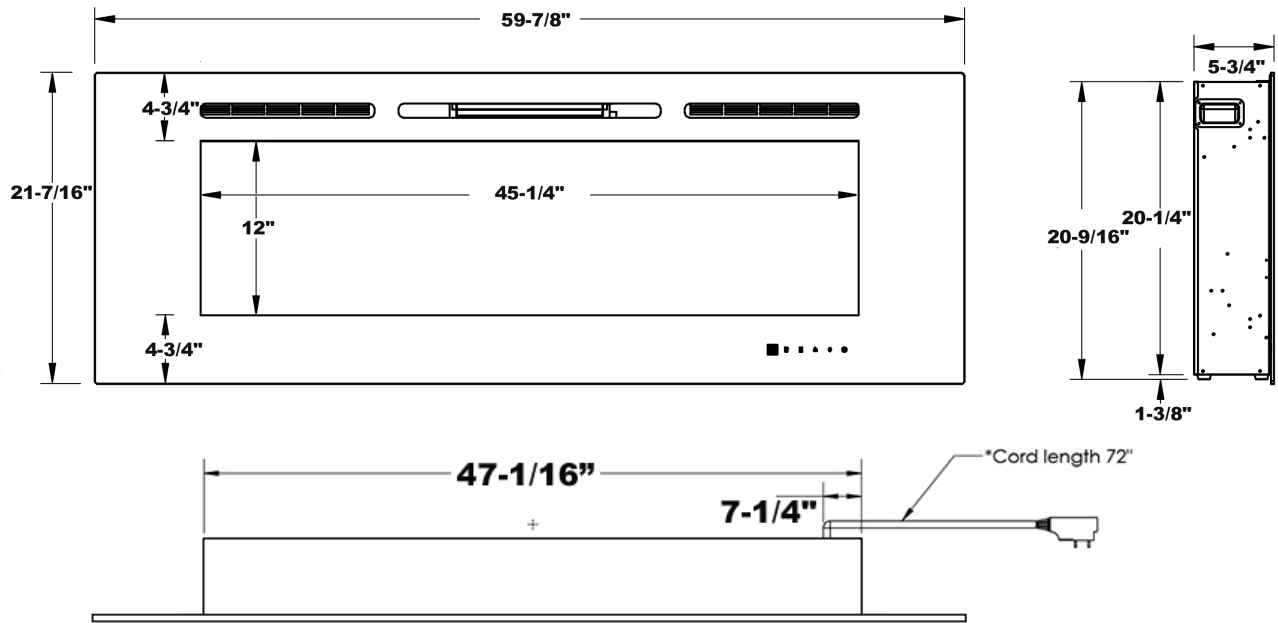

# Challenger 60" Specs

FINISHED OPENING DIMENSIONS			
Model Number	A	B	C
CEF-60B	47-1/4"	20-3/4"	5-1/2"