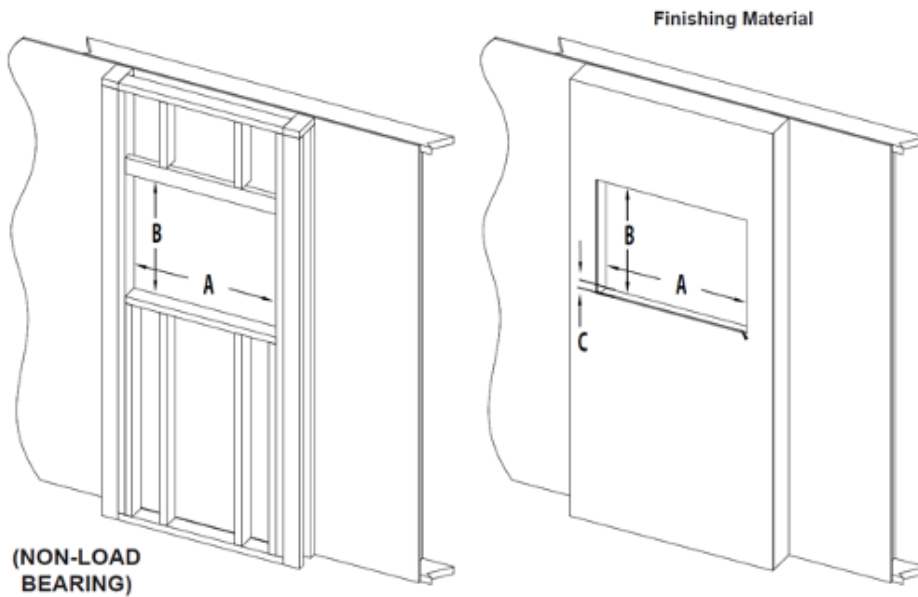

# Challenger 60" Specs

FINISHED OPENING DIMENSIONS			
Model Number	A	B	C
CEF-60B	47-1/4"	20-3/4"	5-1/2"