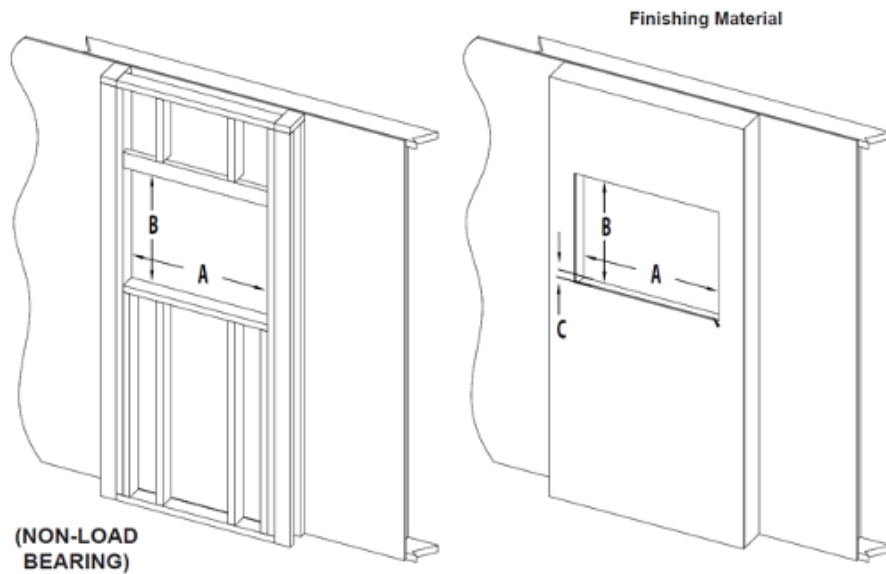

# Challenger 50" Specs

FINISHED OPENING DIMENSIONS			
Model Number	A	B	C
CEF-50B	47-1/4"	20-3/4"	5-1/2"

MODERN  FLAMES