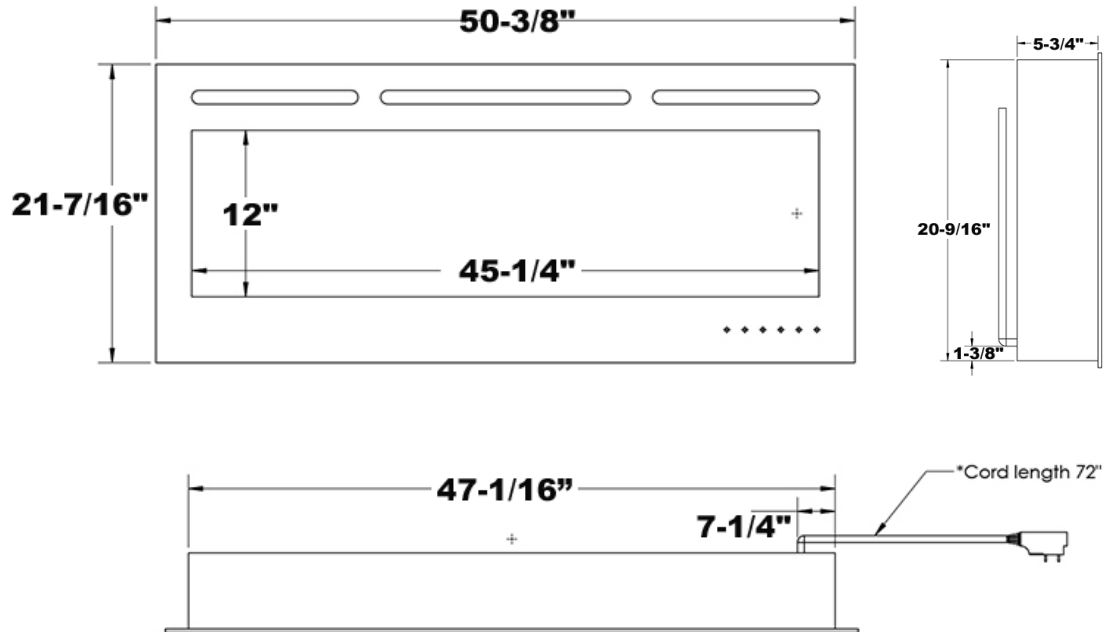

# Challenger 50" Specs

FINISHED OPENING DIMENSIONS			
Model Number	A	B	C
CEF-50B	47-1/4"	20-3/4"	5-1/2"

MODERN  FLAMES